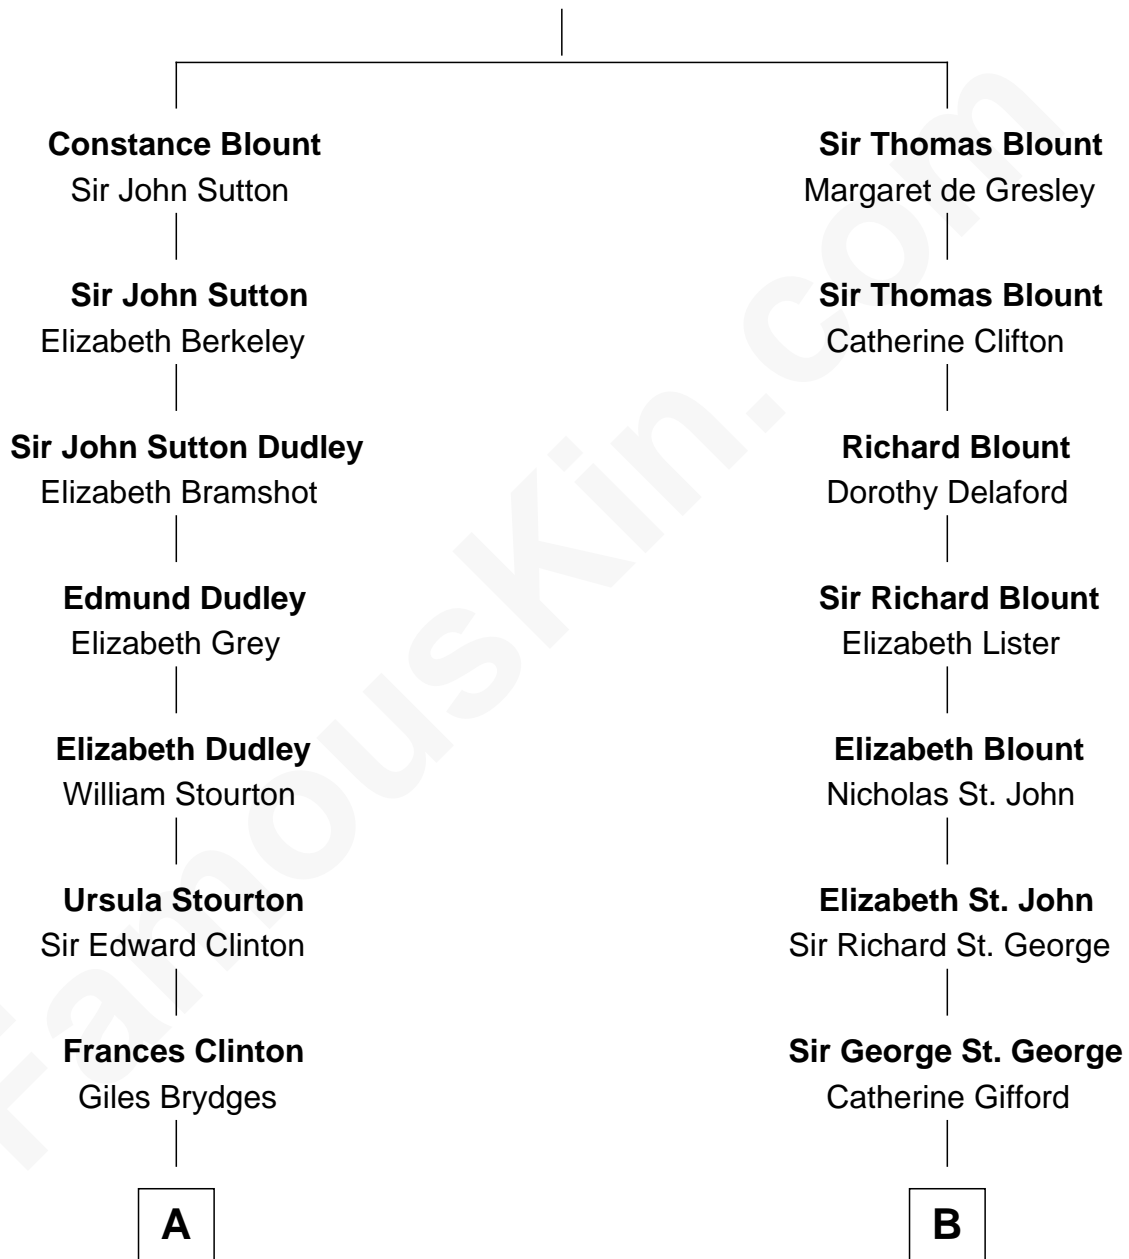

## Relationship Chart of

### Queen Elizabeth II

*Queen of the United Kingdom*

14th cousin 4 times removed of

**Joan Fontaine**

*Movie Actress*

**Sir Walter Blount**

Sancha de Ayala

**A**

**Catherine Brydges**

Francis Russell

**Sir William Russell**

Anne Carr

**William Russell**

Rachel Wriothesley

**Rachel Russell**

Sir William Cavendish