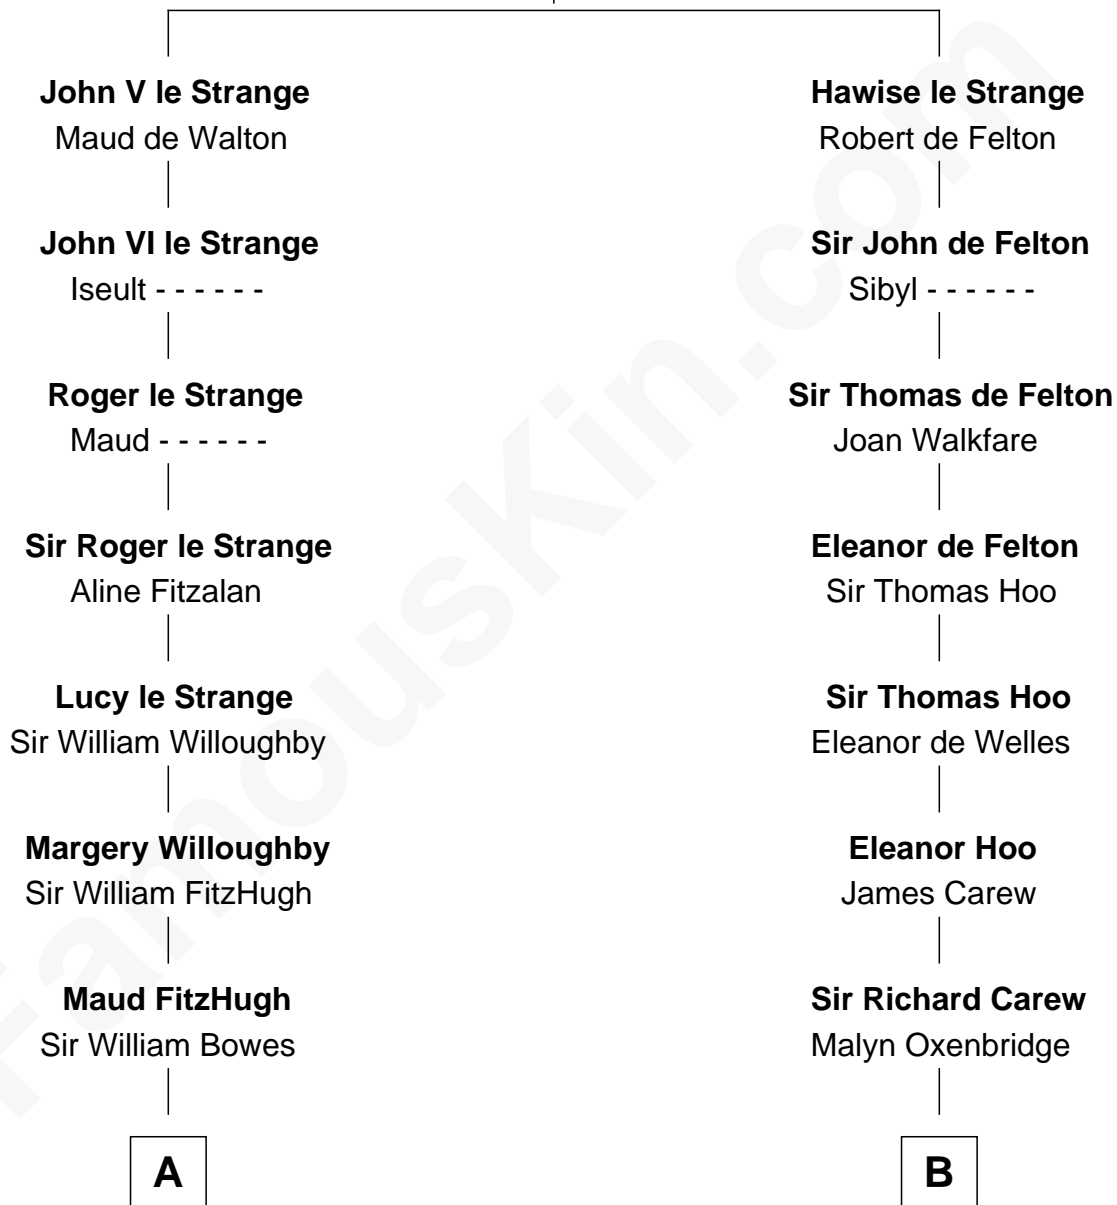

FamousKin.com Relationship Chart of

Queen Elizabeth II

Queen of the United Kingdom

18th cousin 2 times removed of

Joan Fontaine

Movie Actress

John IV le Strange

Joan de Somery

C

Claude Bowes-Lyon
Frances Dora Smith

Claude George Bowes-Lyon
Cecilia Nina Cavendish-Bentinck

Elizabeth Bowes-Lyon
George VI, King of the United Kingdom

Queen Elizabeth II
Queen of the United Kingdom

D

Walter Augustus De Havilland
Lillian Augusta Ruse