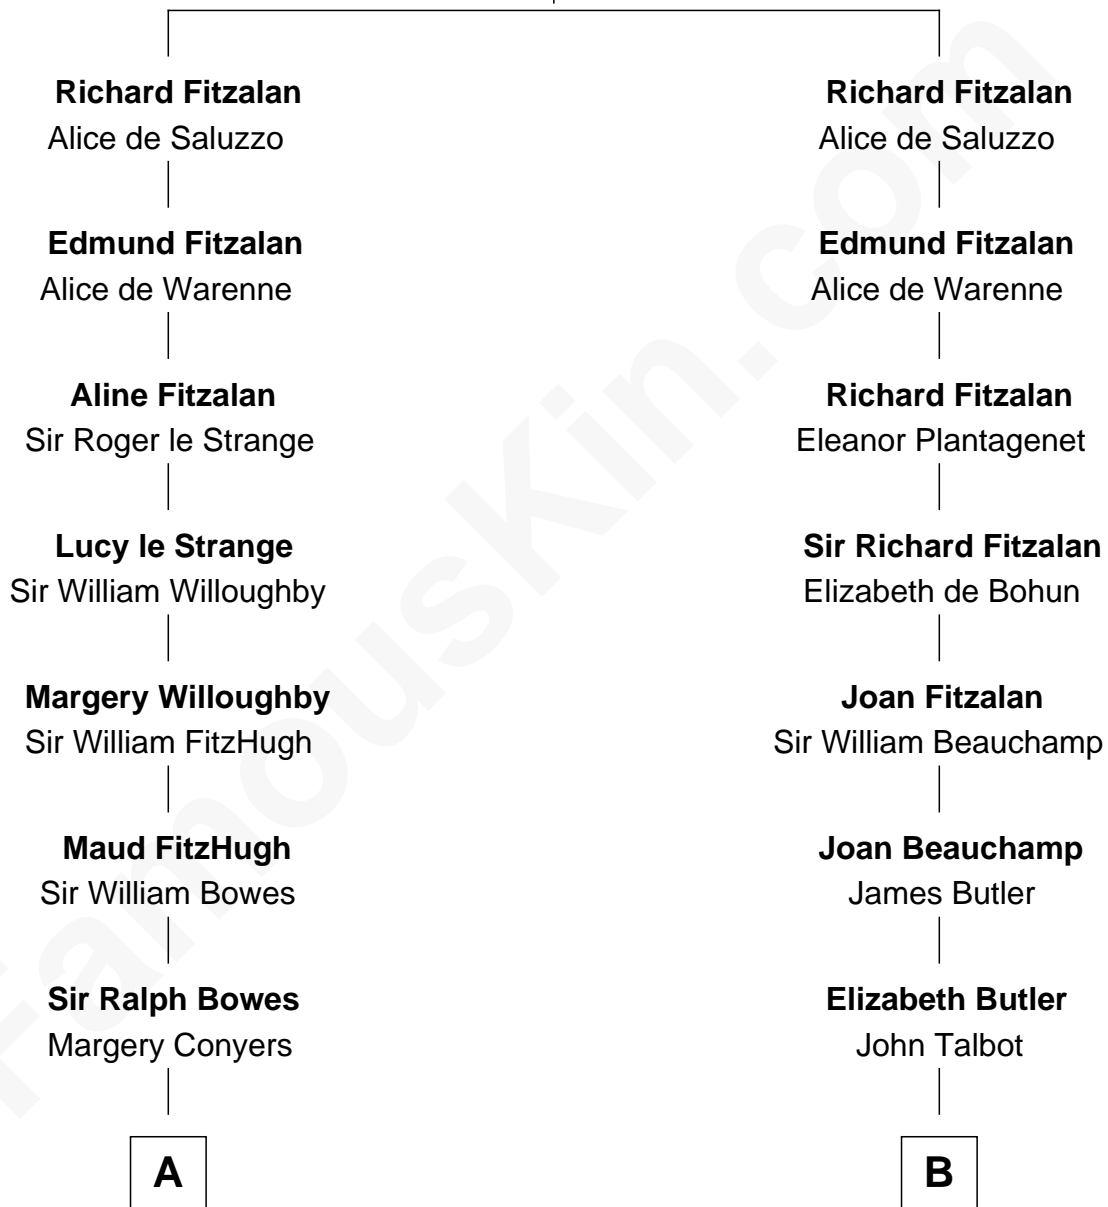

# FamousKin.com Relationship Chart of

**Queen Elizabeth II**

*Queen of the United Kingdom*

19th cousin 1 time removed of

**Joan Fontaine**

*Movie Actress*

**John Fitzalan**  
Isabel de Mortimer

**C**

**Claude George Bowes-Lyon**  
Cecilia Nina Cavendish-Bentinck

**Elizabeth Bowes-Lyon**  
George VI, King of the United Kingdom

**Queen Elizabeth II**  
*Queen of the United Kingdom*

**D**

**John Molesworth**  
Louise Tomkyns

**Margaret Letitia Molesworth**  
Charles Richard De Havilland

**Walter Augustus De Havilland**  
Lillian Augusta Ruse

**Joan Fontaine**  
*Movie Actress*

FamousKin.com