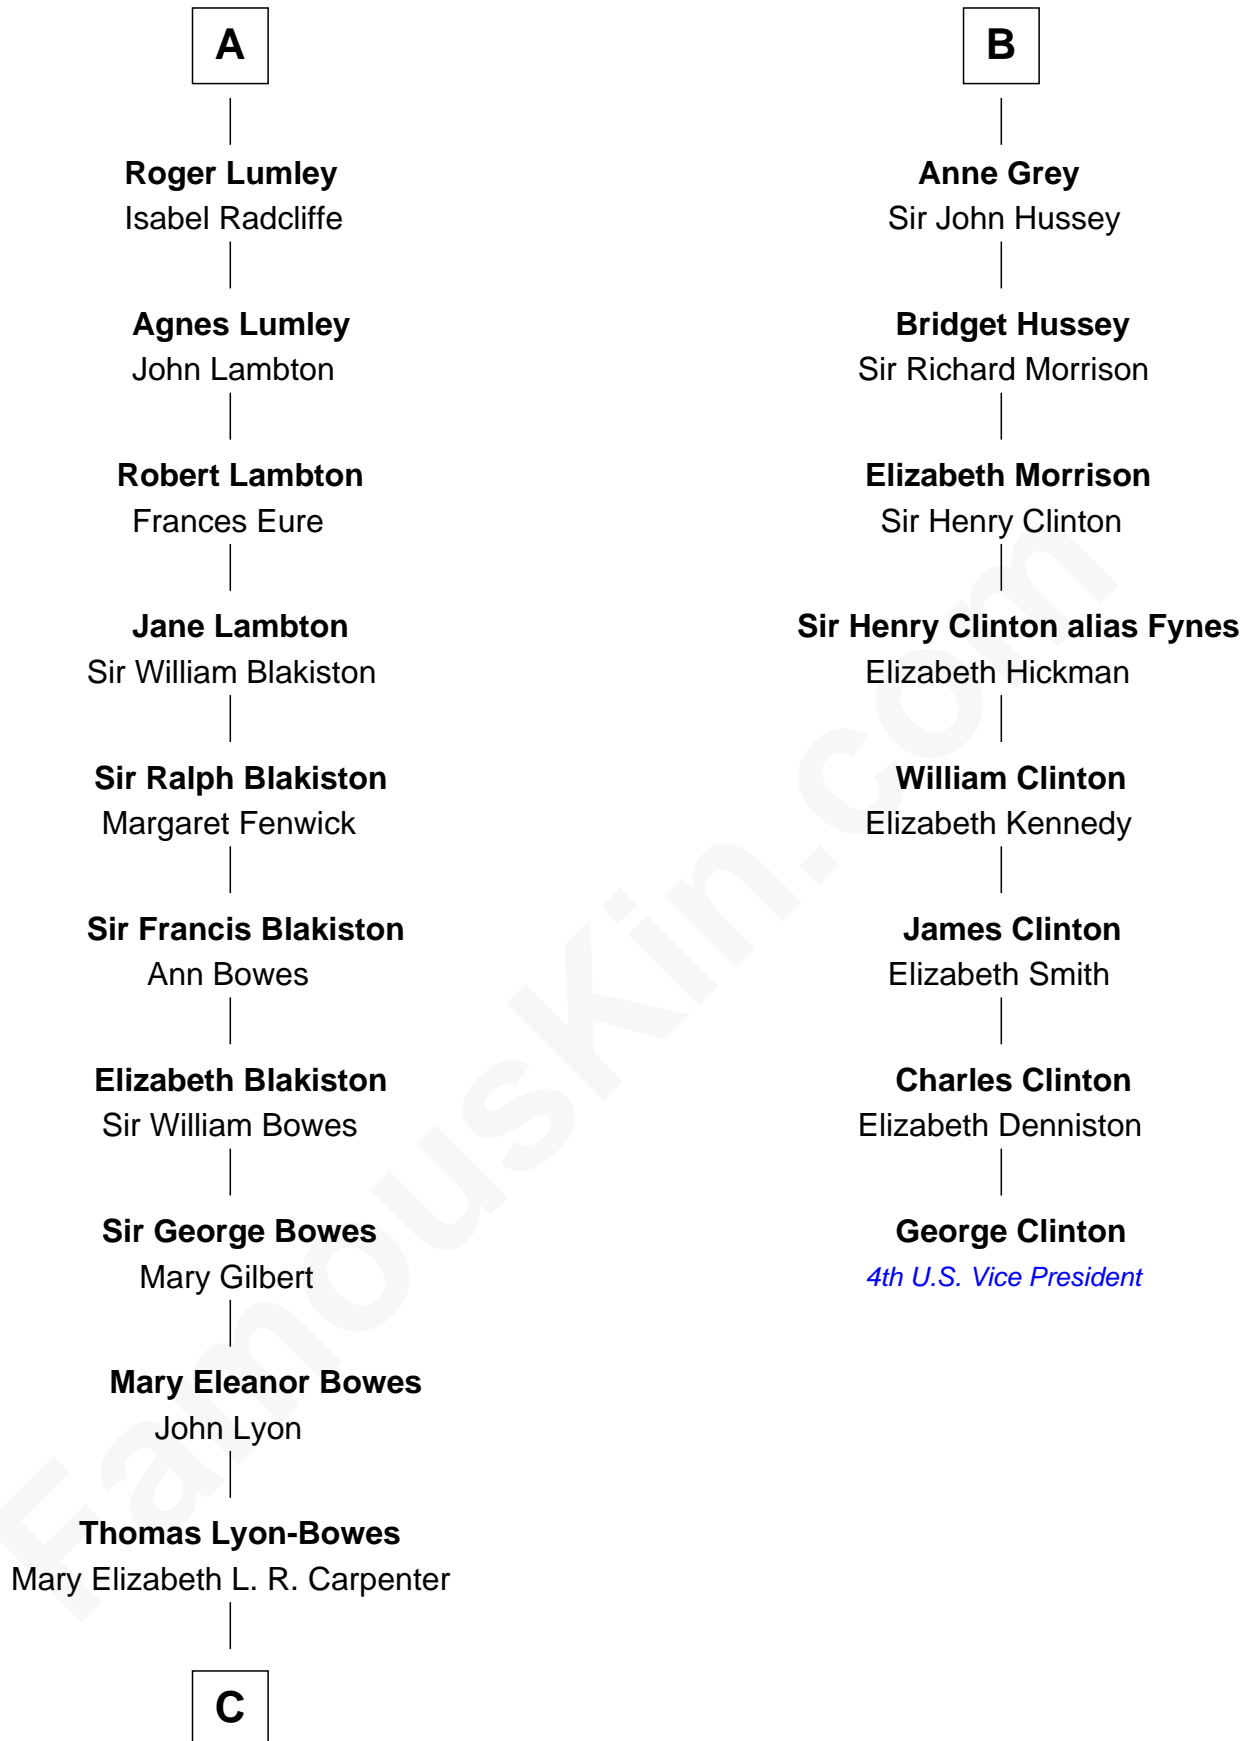

FamousKin.com Relationship Chart of

Queen Elizabeth II

Queen of the United Kingdom

14th cousin 7 times removed of

George Clinton

4th U.S. Vice President

Robert de Neville

Mary FitzRanulph

Eleanor Neville

Katherine Percy

Sir Edmund Grey

George Grey

Catherine Herbert

B

C

Thomas George Lyon-Bowes