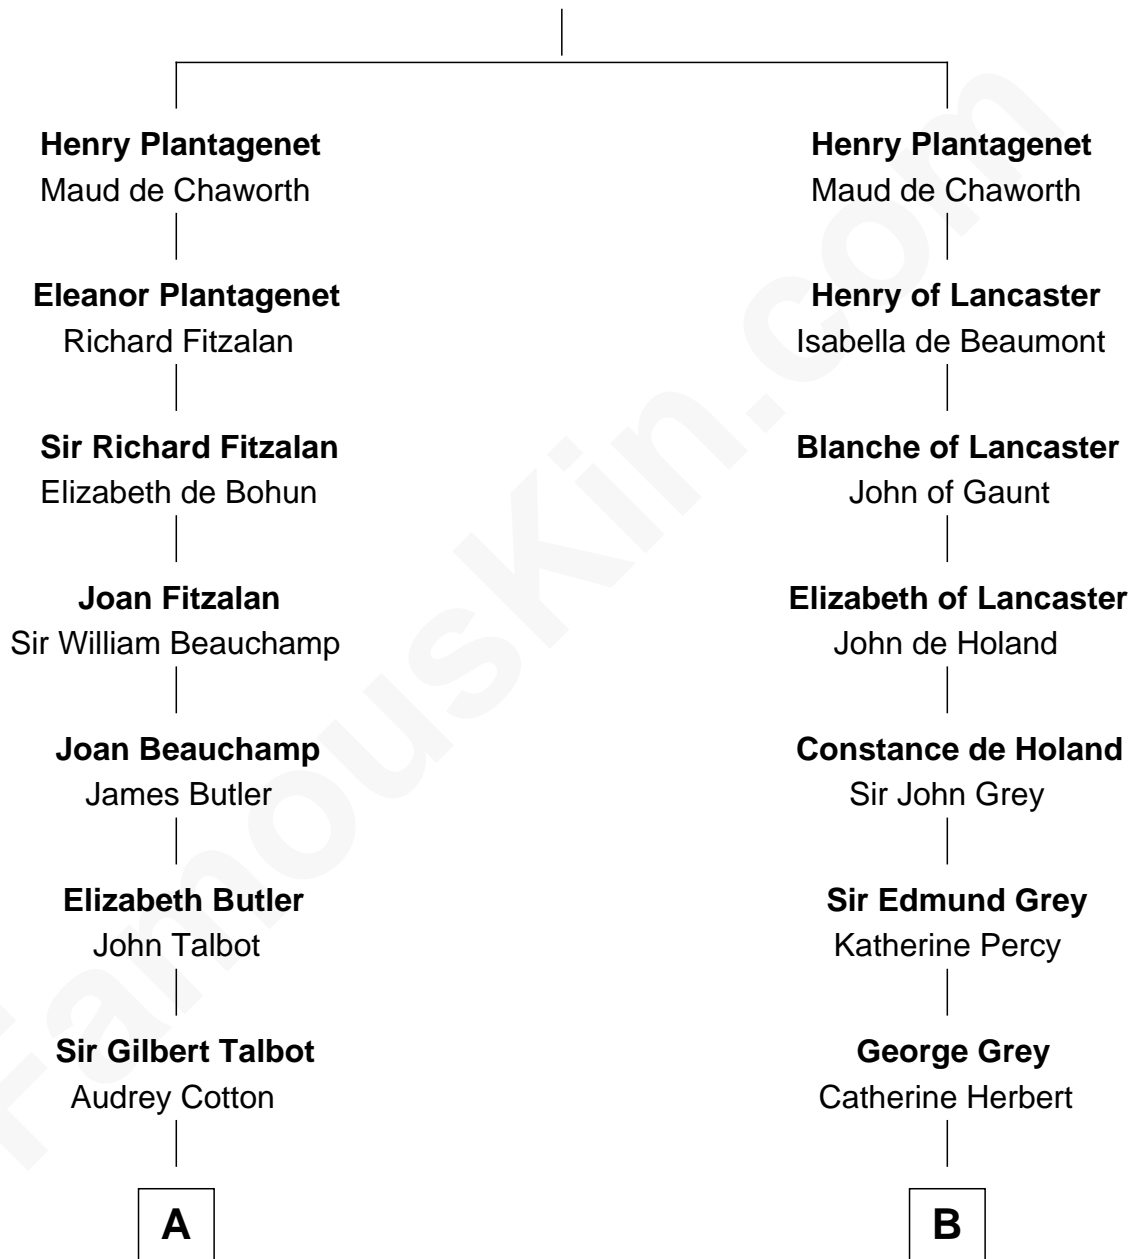

# FamousKin.com Relationship Chart of

**Queen Elizabeth II**

*Queen of the United Kingdom*

14th cousin 6 times removed of

**George Clinton**

*4th U.S. Vice President*

**Edmund Plantagenet**

Blanche of Artois

**C**

—  
**Claude Bowes-Lyon**

Frances Dora Smith

—  
**Claude George Bowes-Lyon**

Cecilia Nina Cavendish-Bentinck

—  
**Elizabeth Bowes-Lyon**

George VI, King of the United Kingdom

—  
**Queen Elizabeth II**

*Queen of the United Kingdom*

FamousKin.com