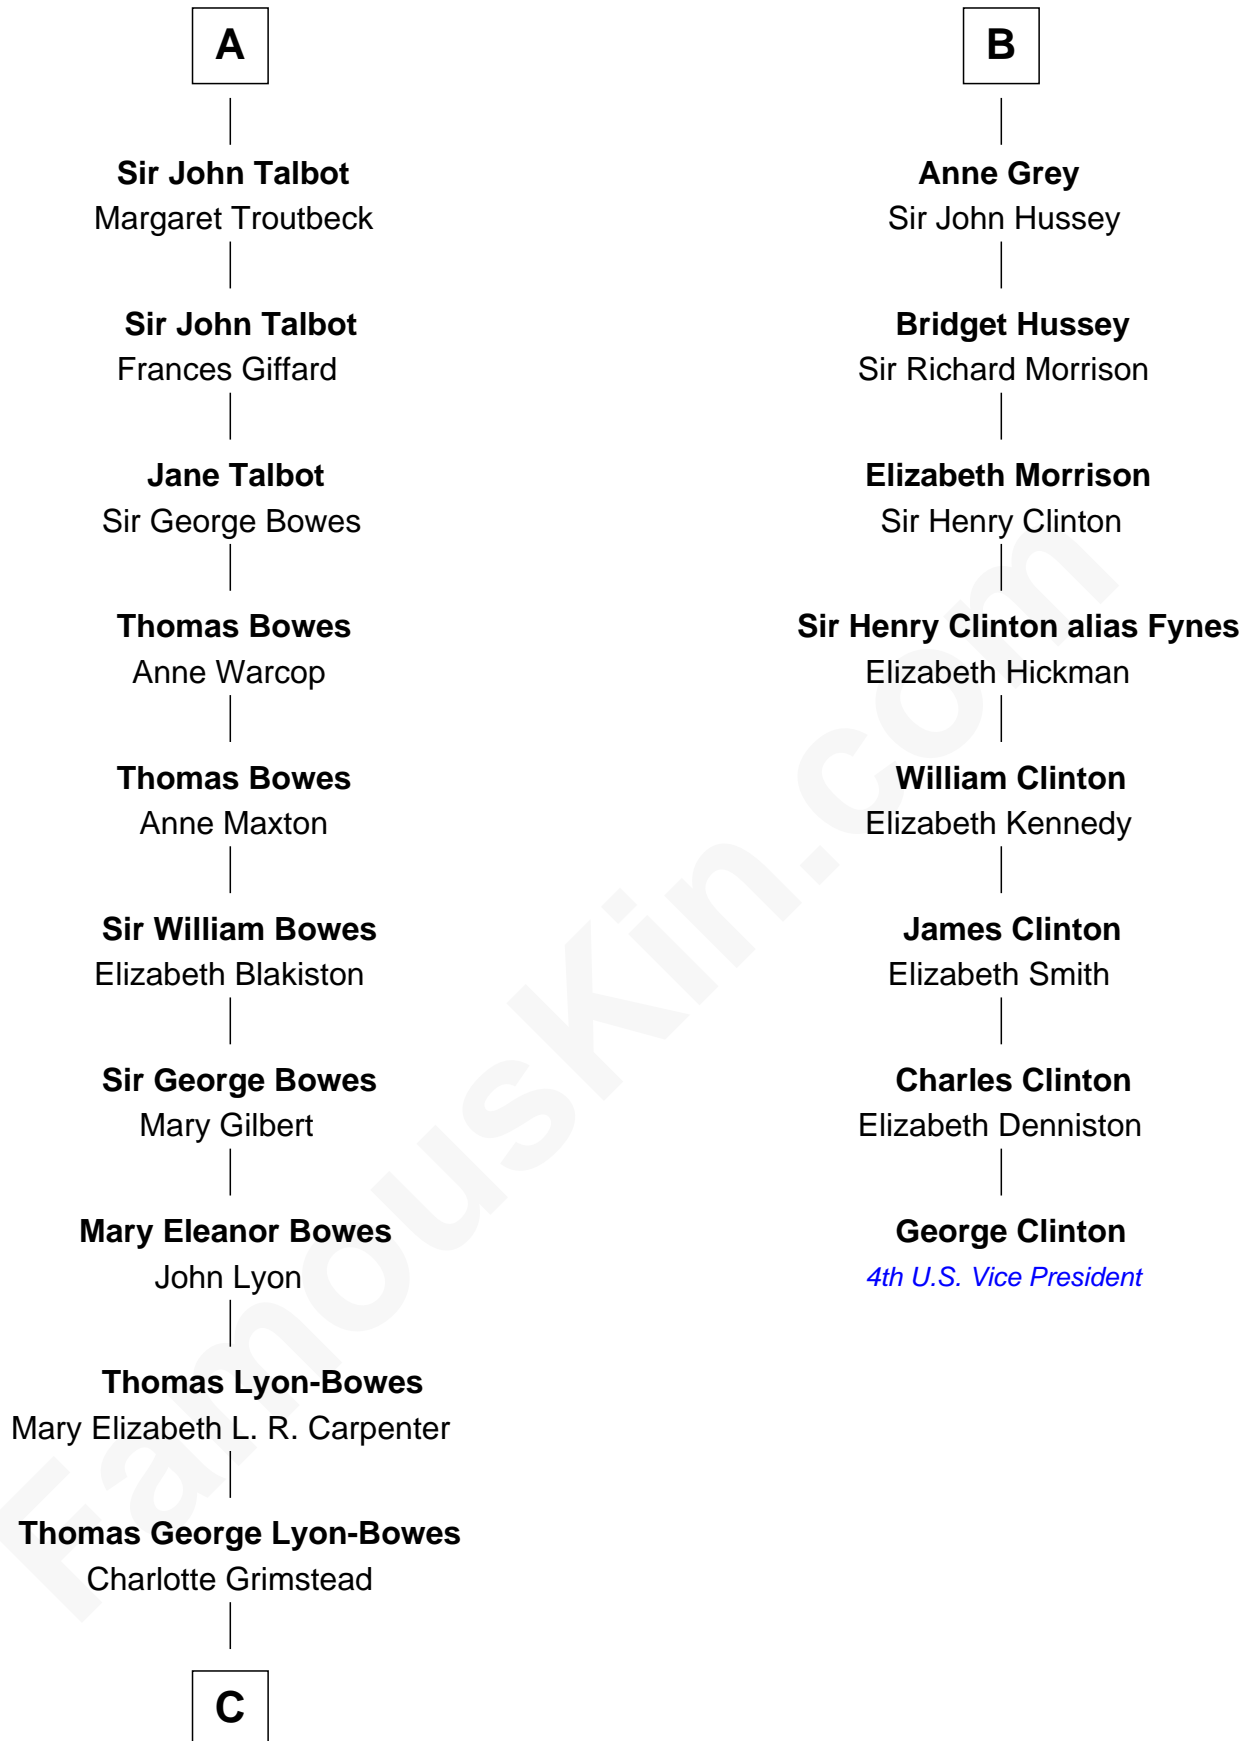

FamousKin.com Relationship Chart of

Queen Elizabeth II

Queen of the United Kingdom

14th cousin 6 times removed of

George Clinton

4th U.S. Vice President

C

—
Claude Bowes-Lyon

Frances Dora Smith

—
Claude George Bowes-Lyon

Cecilia Nina Cavendish-Bentinck

—
Elizabeth Bowes-Lyon

George VI, King of the United Kingdom

—
Queen Elizabeth II

Queen of the United Kingdom