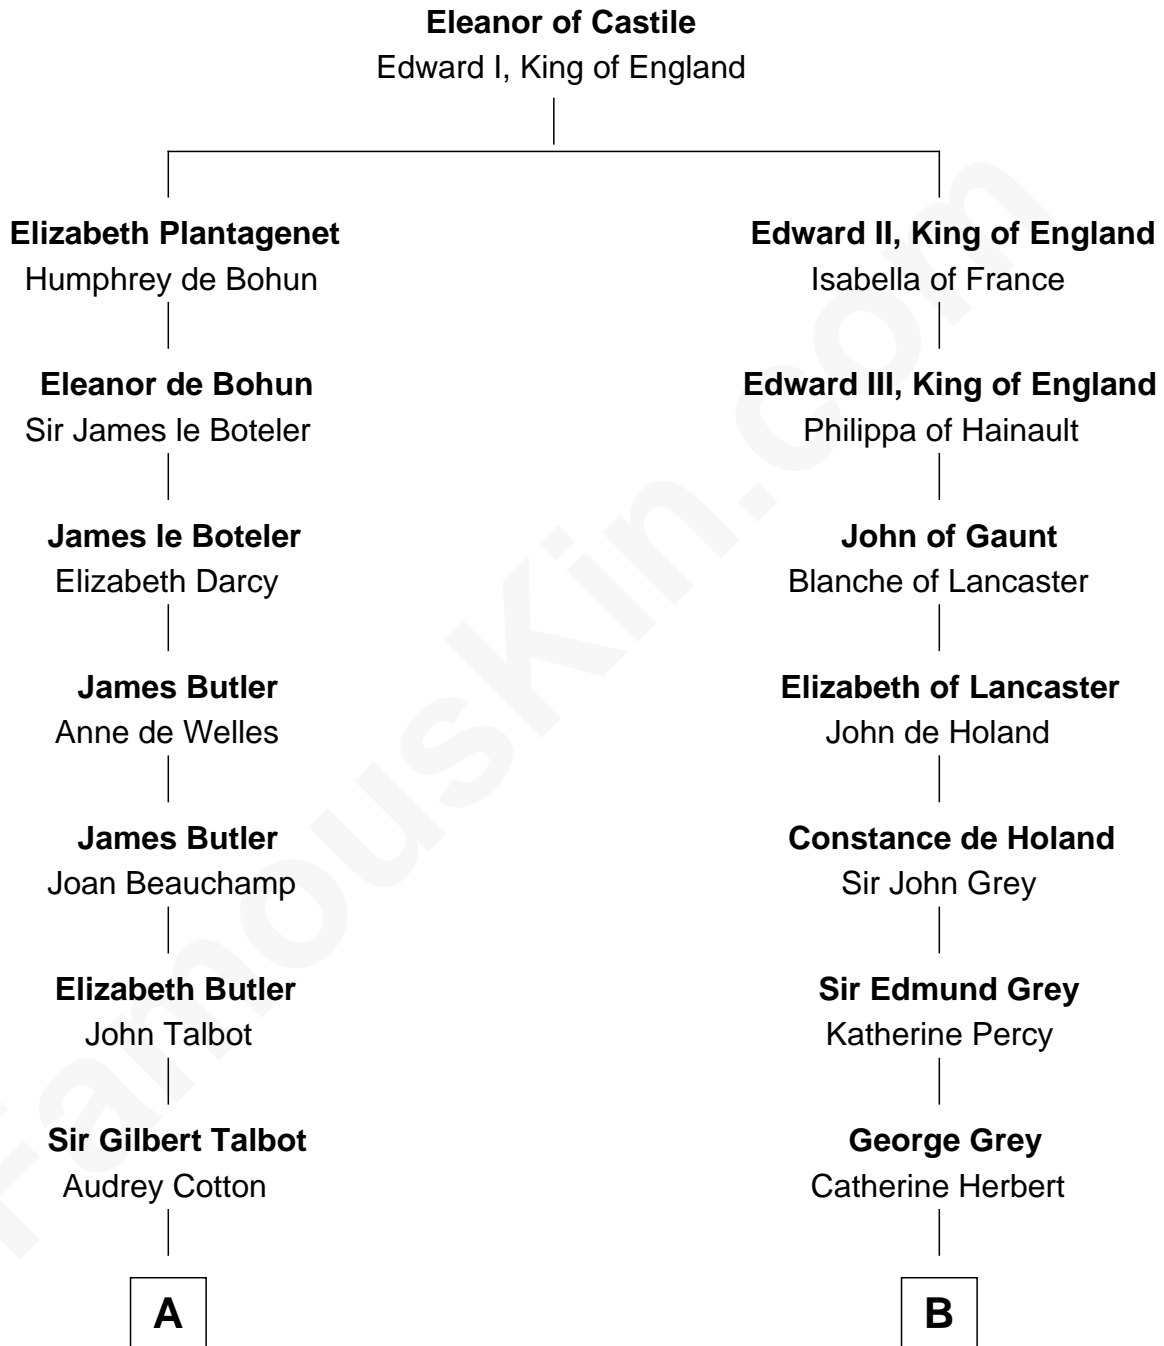

FamousKin.com Relationship Chart of

Queen Elizabeth II

Queen of the United Kingdom

14th cousin 6 times removed of

George Clinton

4th U.S. Vice President

C

—
Claude Bowes-Lyon

Frances Dora Smith

—
Claude George Bowes-Lyon

Cecilia Nina Cavendish-Bentinck

—
Elizabeth Bowes-Lyon

George VI, King of the United Kingdom

—
Queen Elizabeth II

Queen of the United Kingdom