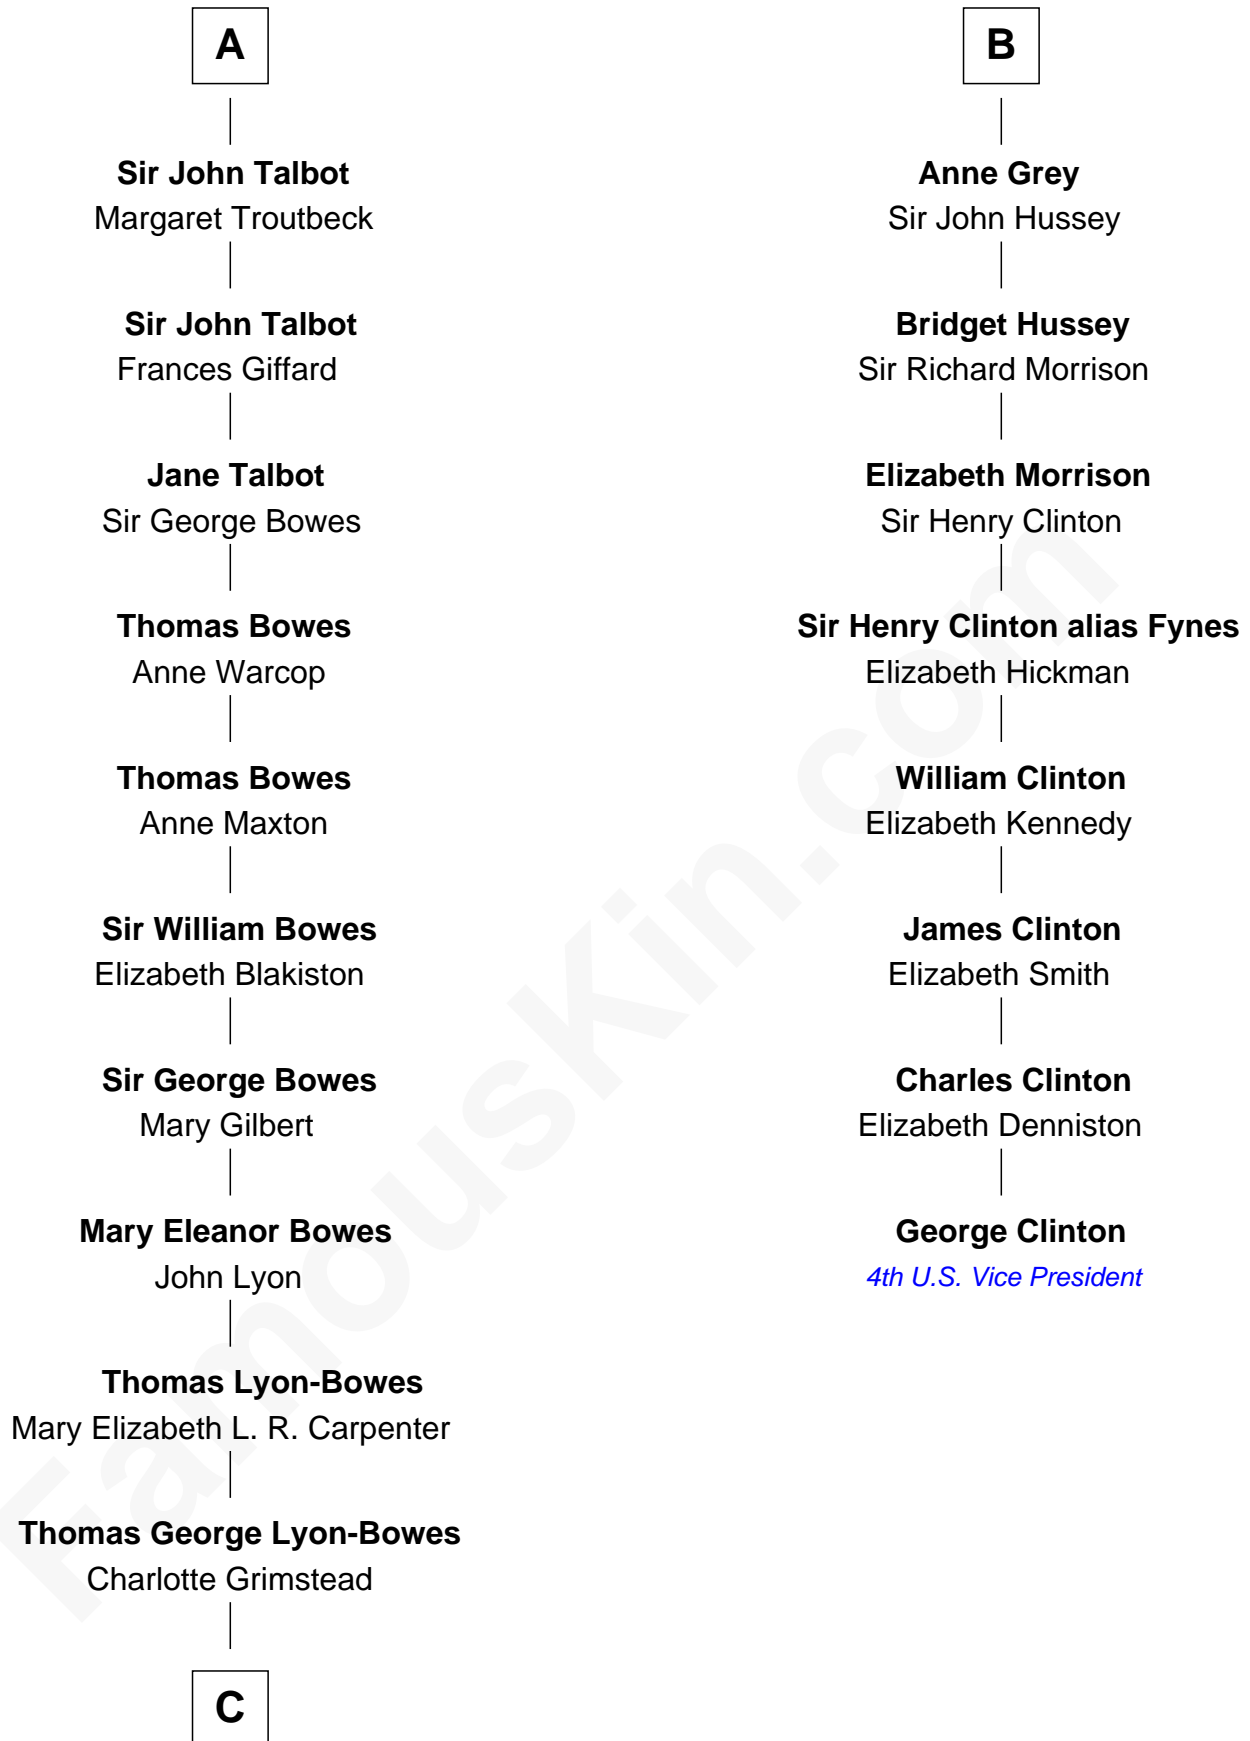

FamousKin.com Relationship Chart of

Queen Elizabeth II

Queen of the United Kingdom

14th cousin 6 times removed of

George Clinton

4th U.S. Vice President

Sir Robert de Ros

Isabel de Aubeney

C

—
Claude Bowes-Lyon

Frances Dora Smith

—
Claude George Bowes-Lyon

Cecilia Nina Cavendish-Bentinck

—
Elizabeth Bowes-Lyon

George VI, King of the United Kingdom

—
Queen Elizabeth II

Queen of the United Kingdom

FamousKin.com