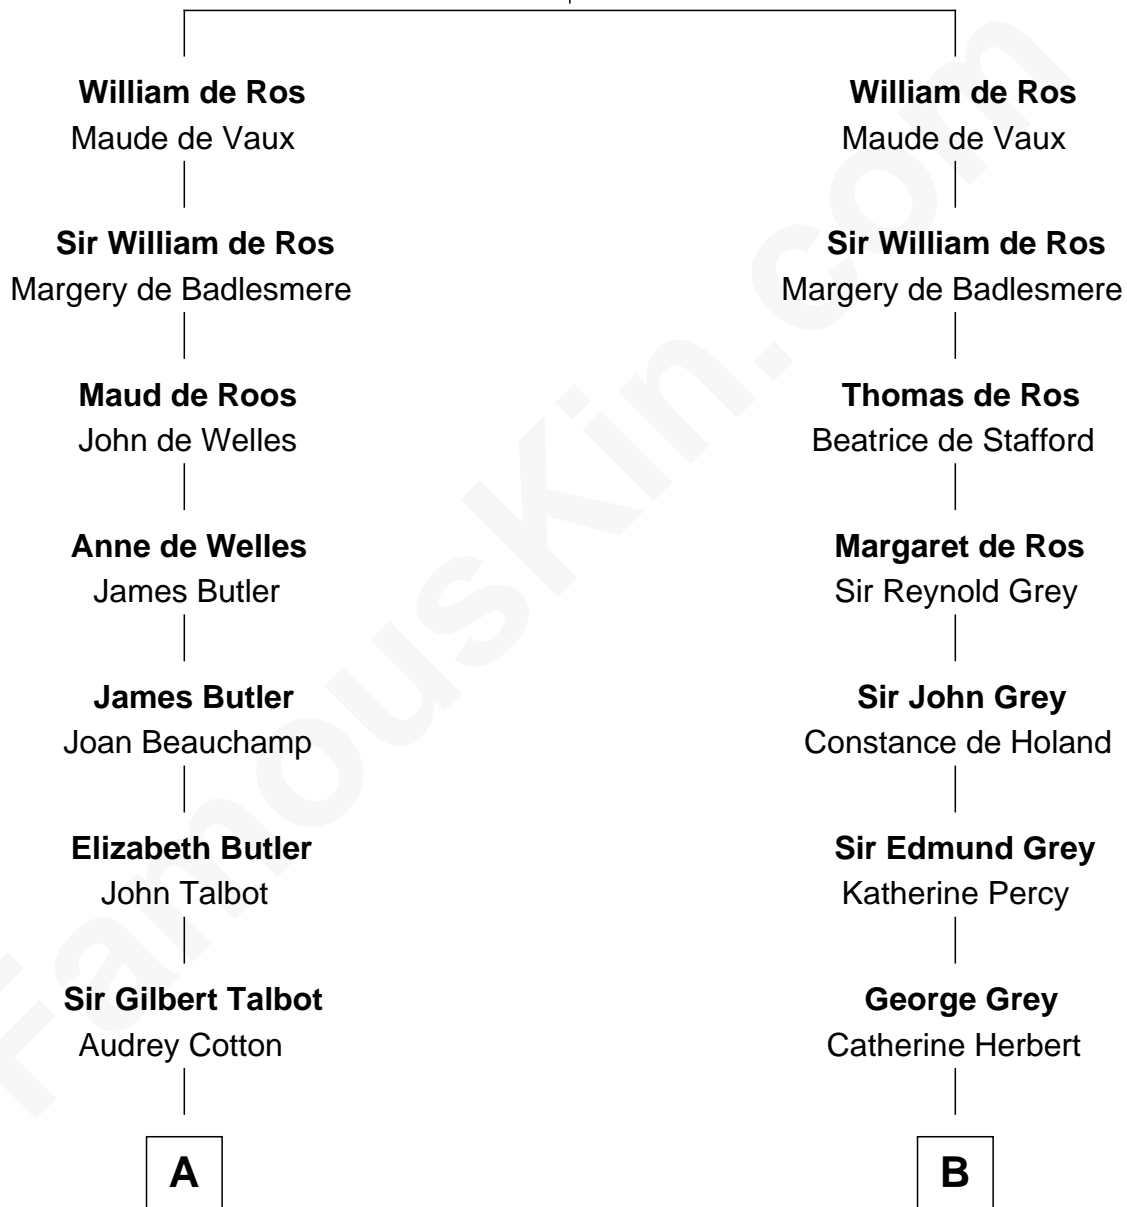

FamousKin.com Relationship Chart of

Queen Elizabeth II

Queen of the United Kingdom

14th cousin 6 times removed of

George Clinton

4th U.S. Vice President

Sir Robert de Ros

Isabel de Aubeney

C

—
Claude Bowes-Lyon

Frances Dora Smith

—
Claude George Bowes-Lyon

Cecilia Nina Cavendish-Bentinck

—
Elizabeth Bowes-Lyon

George VI, King of the United Kingdom

—
Queen Elizabeth II

Queen of the United Kingdom

FamousKin.com