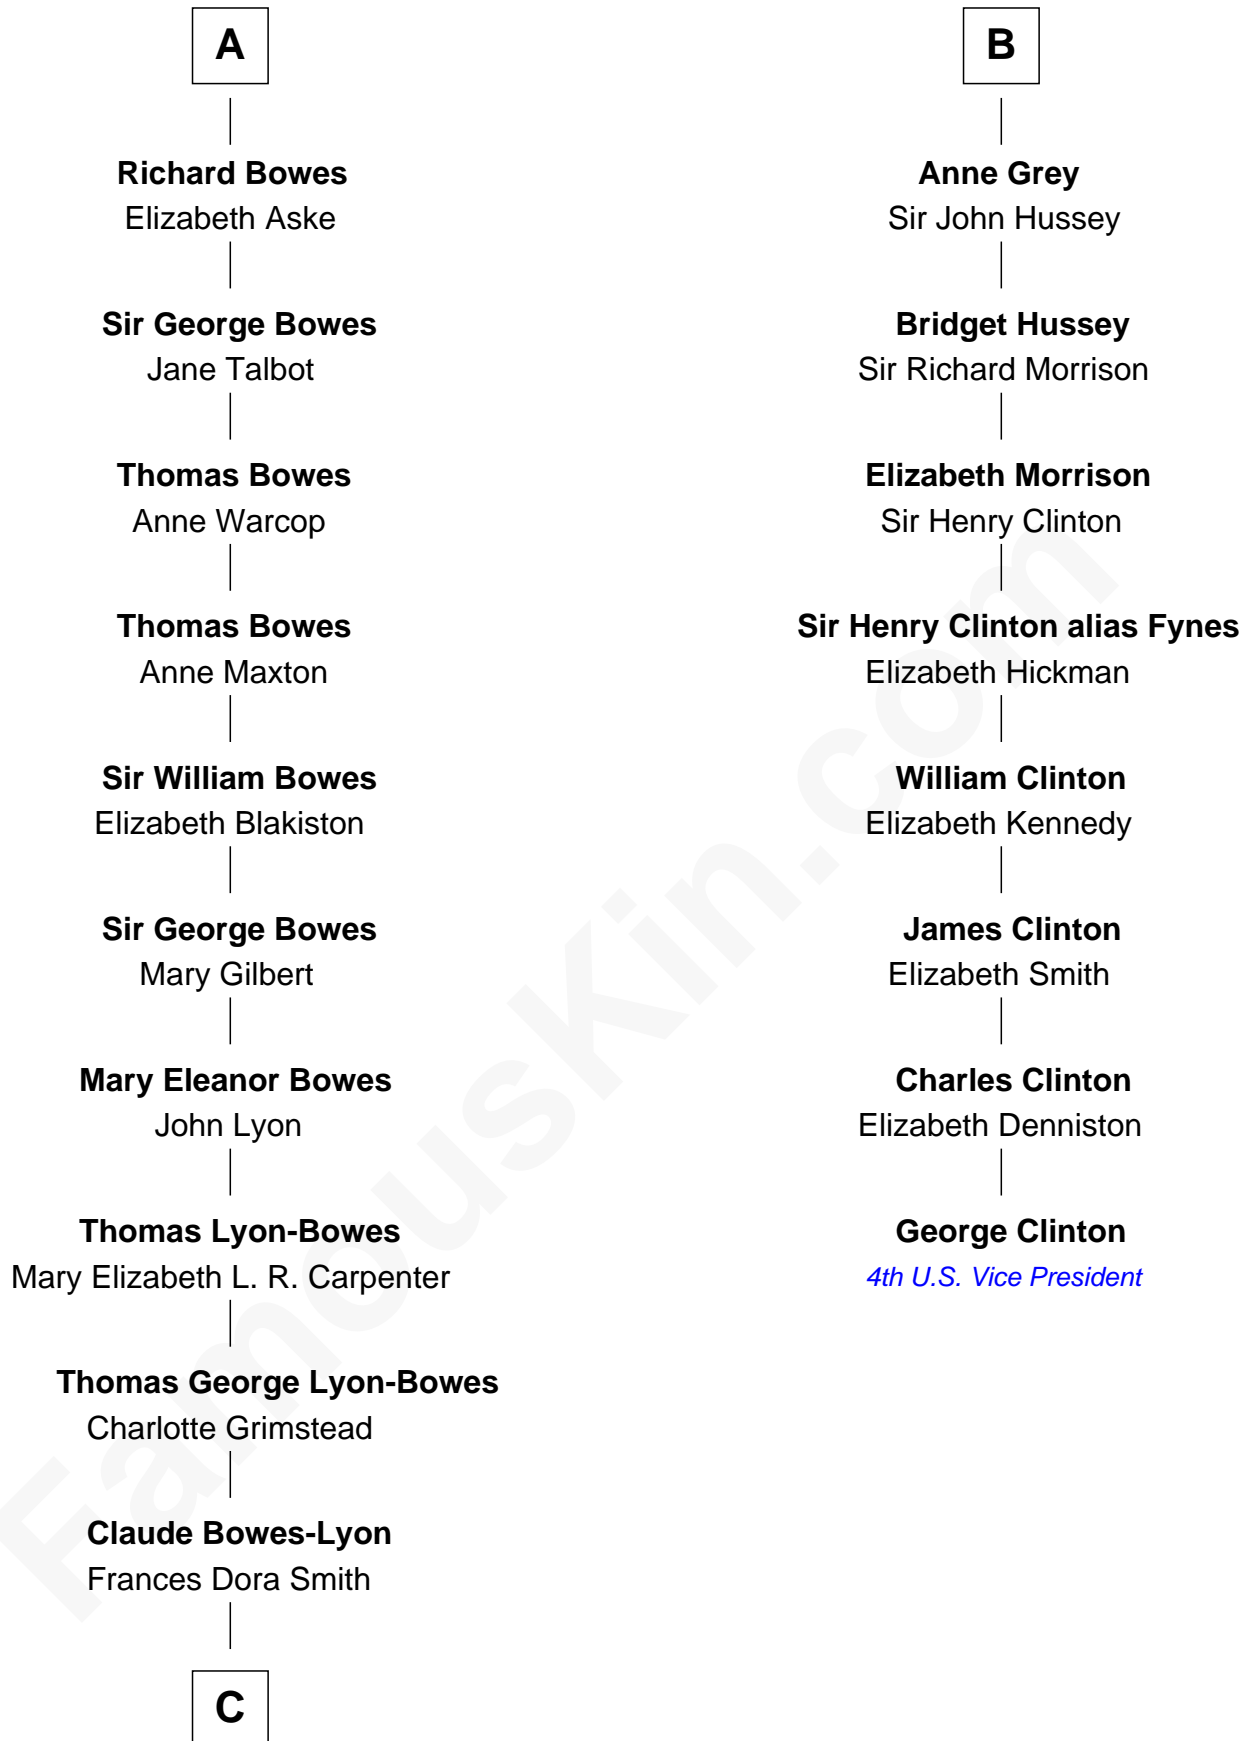

FamousKin.com
Relationship Chart of
Queen Elizabeth II
Queen of the United Kingdom

14th cousin 5 times removed of
George Clinton
4th U.S. Vice President

Sir Edmund Mortimer
 Margaret de Fiennes

C

Claude George Bowes-Lyon
Cecilia Nina Cavendish-Bentinck

Elizabeth Bowes-Lyon
George VI, King of the United Kingdom

Queen Elizabeth II
Queen of the United Kingdom

FamousKin.com