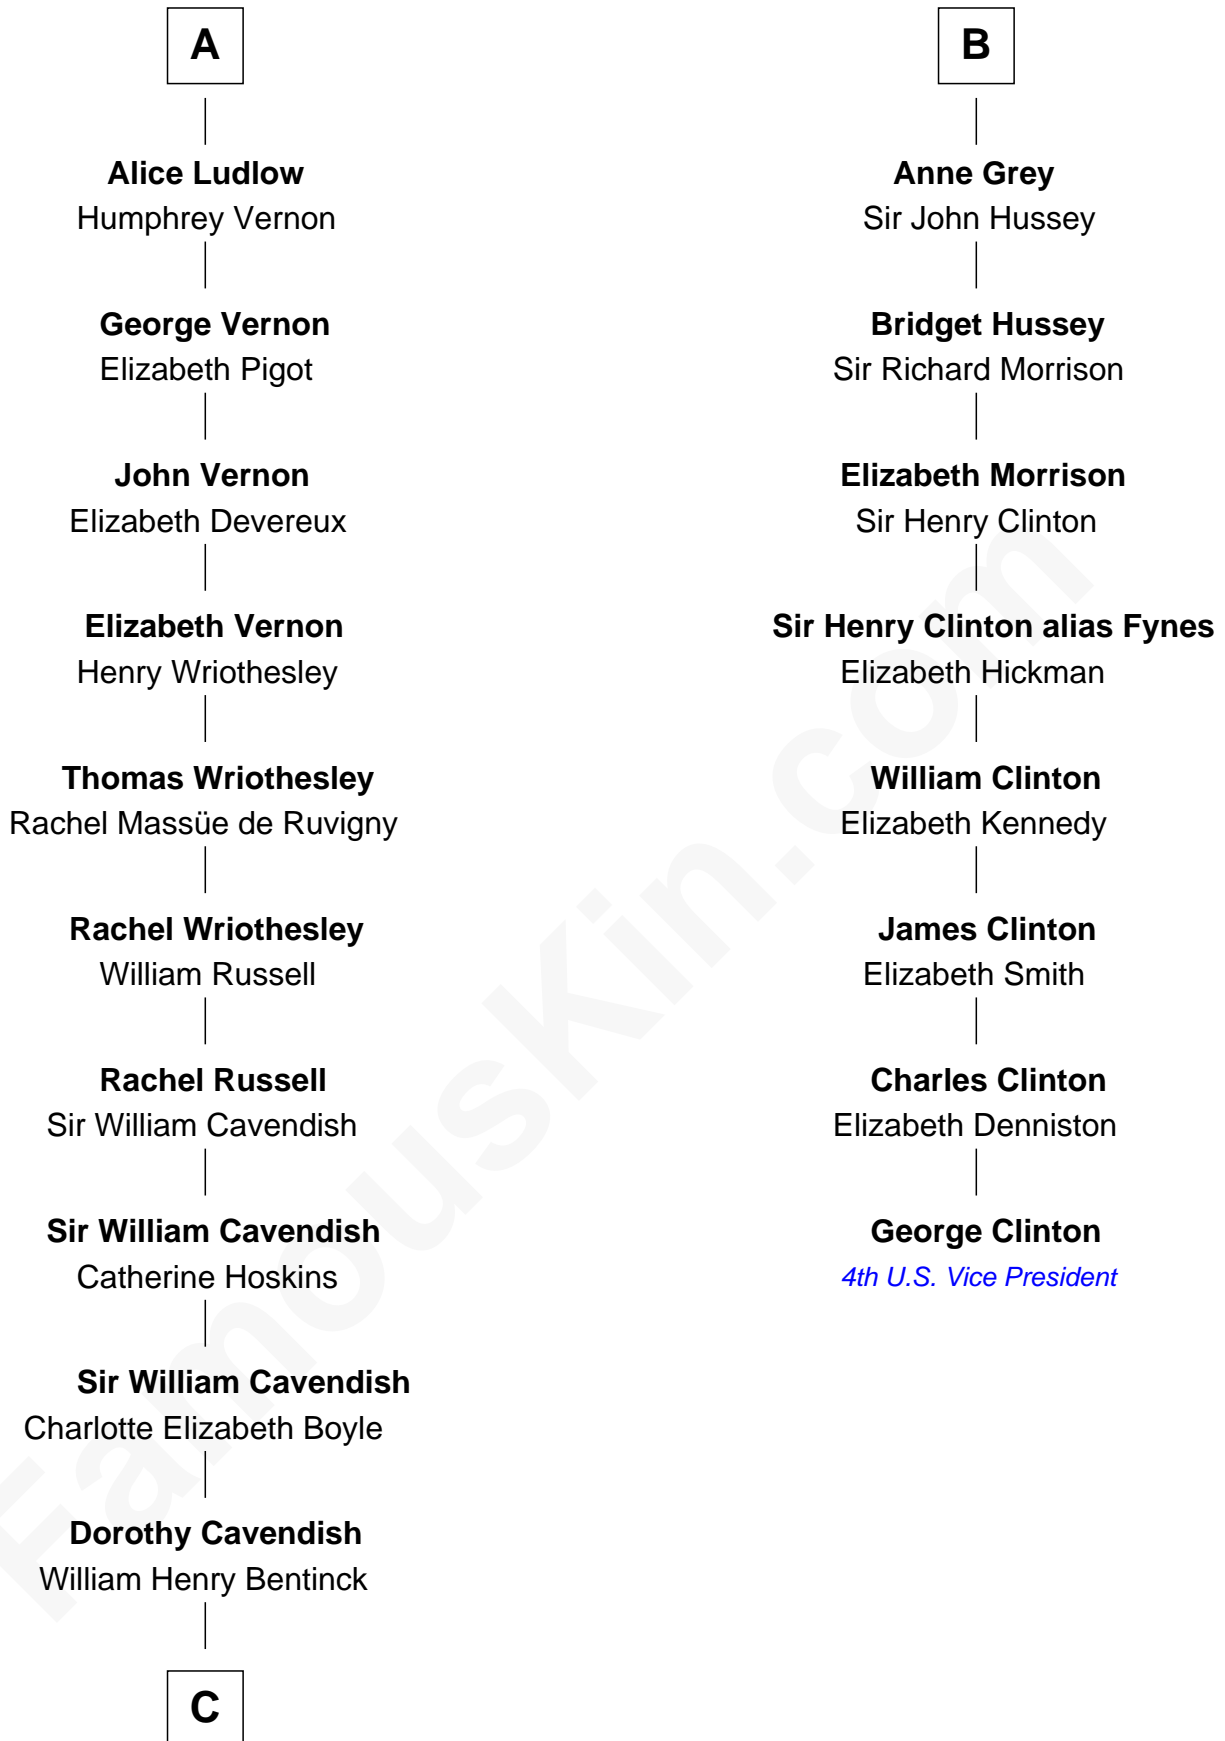

FamousKin.com Relationship Chart of

Queen Elizabeth II

Queen of the United Kingdom

14th cousin 7 times removed of

George Clinton

4th U.S. Vice President

Roger de Mortimer

Joan de Geneville

George VI, King of the United Kingdom

Queen Elizabeth II

Queen of the United Kingdom