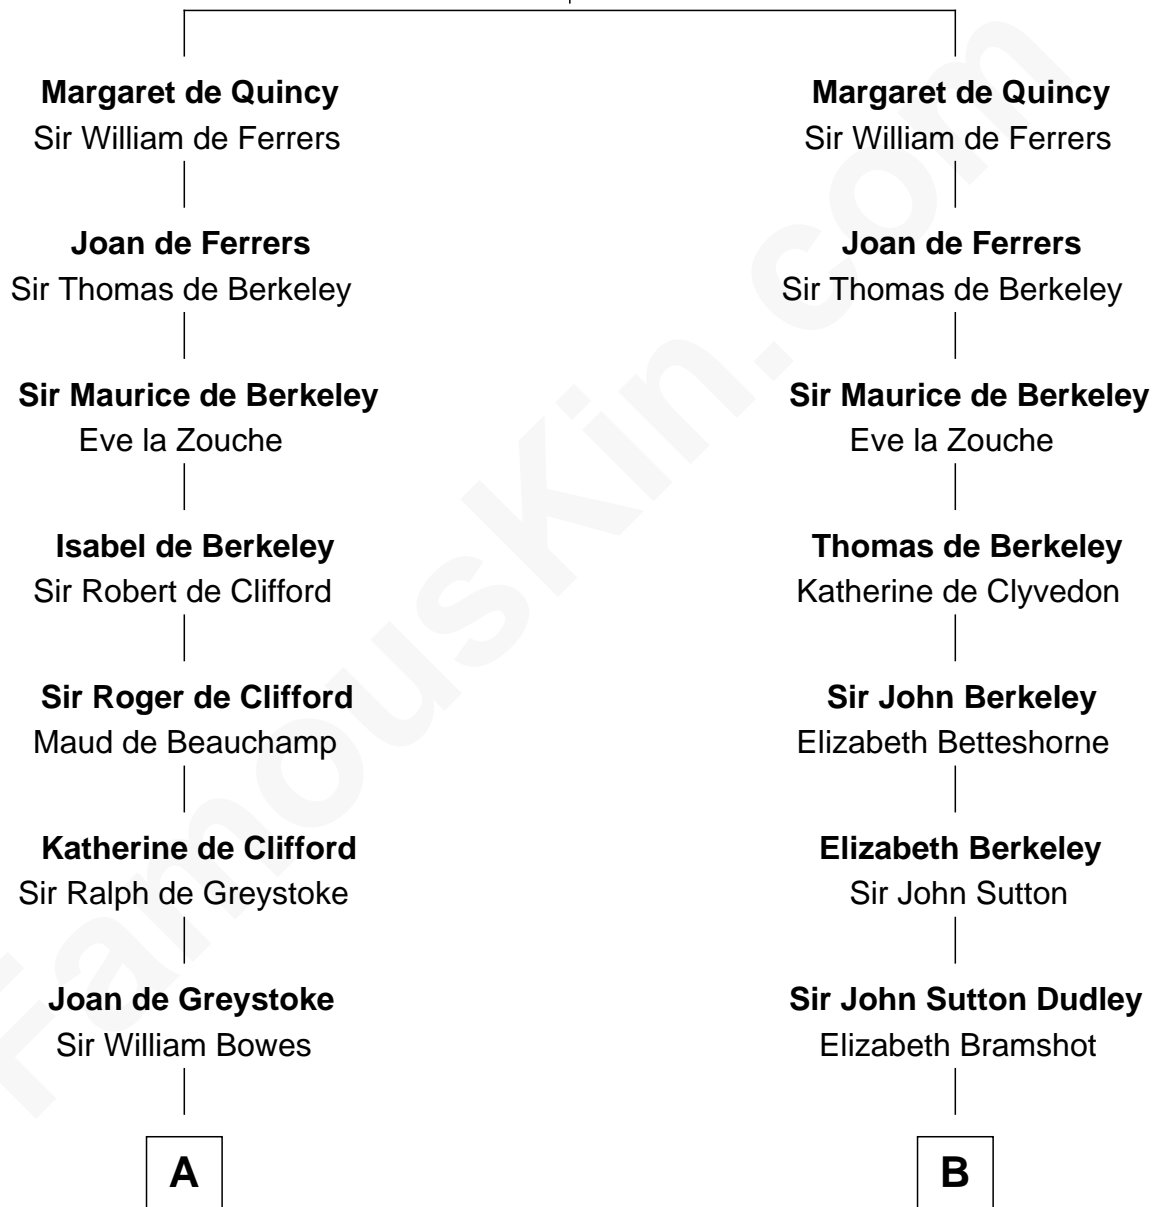

# FamousKin.com Relationship Chart of

**Queen Elizabeth II**

*Queen of the United Kingdom*

15th cousin 6 times removed of

**George Clinton**

*4th U.S. Vice President*

**Sir Roger de Quincy**

*Helen of Galloway*

**C**

**Thomas George Lyon-Bowes**

Charlotte Grimstead

**Claude Bowes-Lyon**

Frances Dora Smith

**Claude George Bowes-Lyon**

Cecilia Nina Cavendish-Bentinck

**Elizabeth Bowes-Lyon**

George VI, King of the United Kingdom

**Queen Elizabeth II**

*Queen of the United Kingdom*

FamousKin.com