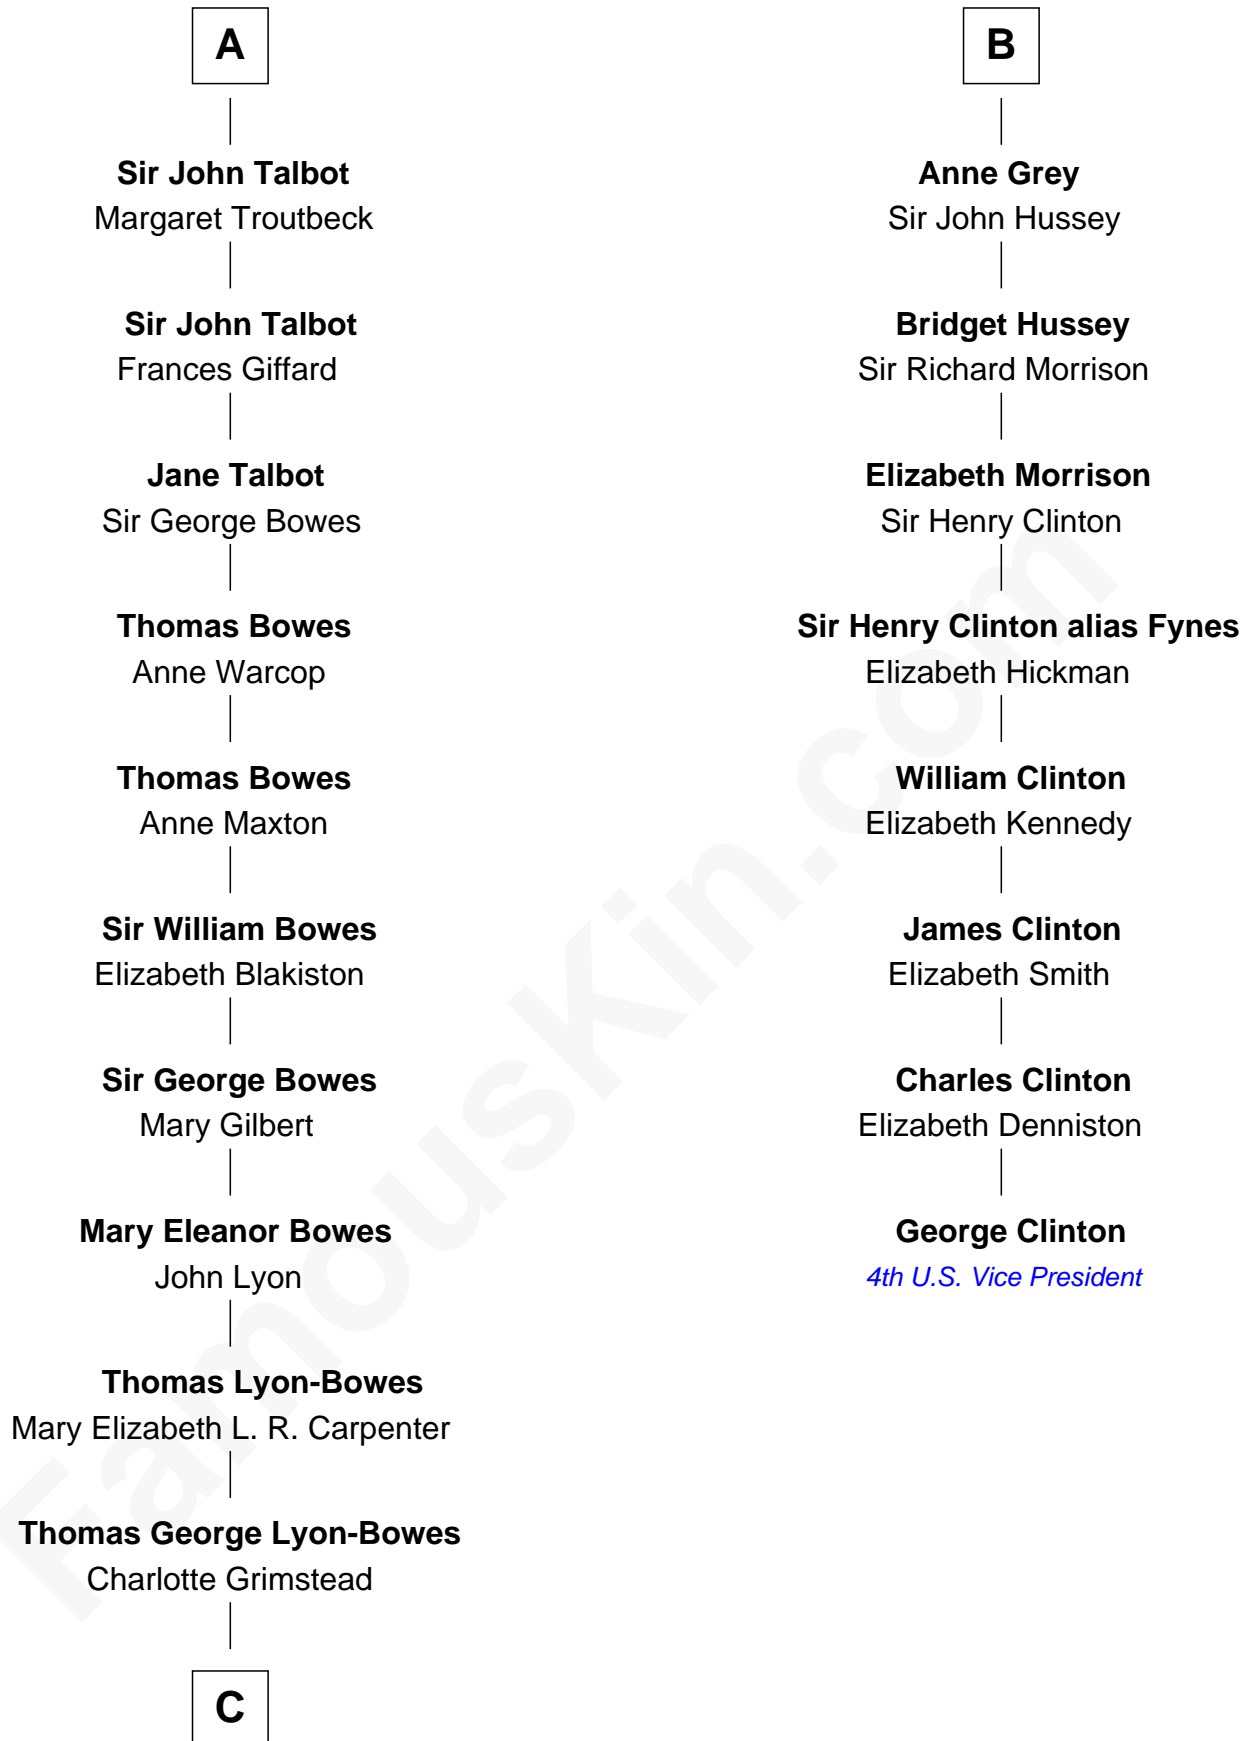

FamousKin.com Relationship Chart of

Queen Elizabeth II

Queen of the United Kingdom

14th cousin 6 times removed of

George Clinton

4th U.S. Vice President

John de Vaux

C

—
Claude Bowes-Lyon

Frances Dora Smith

—
Claude George Bowes-Lyon

Cecilia Nina Cavendish-Bentinck

—
Elizabeth Bowes-Lyon

George VI, King of the United Kingdom

—
Queen Elizabeth II

Queen of the United Kingdom