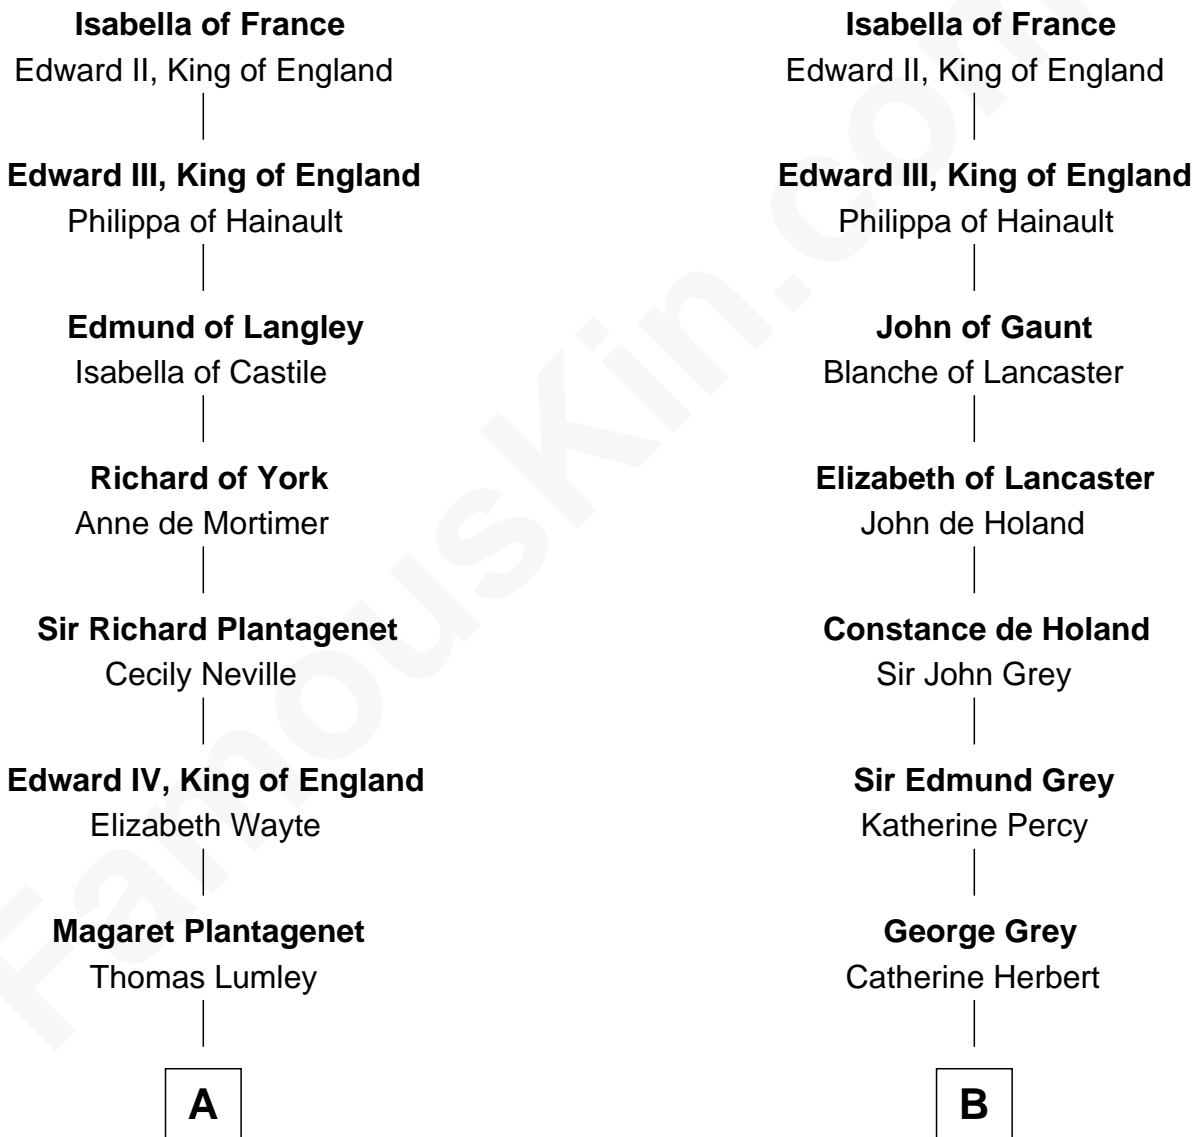

FamousKin.com Relationship Chart of

Queen Elizabeth II

Queen of the United Kingdom

14th cousin 7 times removed of

George Clinton

4th U.S. Vice President

King Philip IV of France

Joan of Navarre