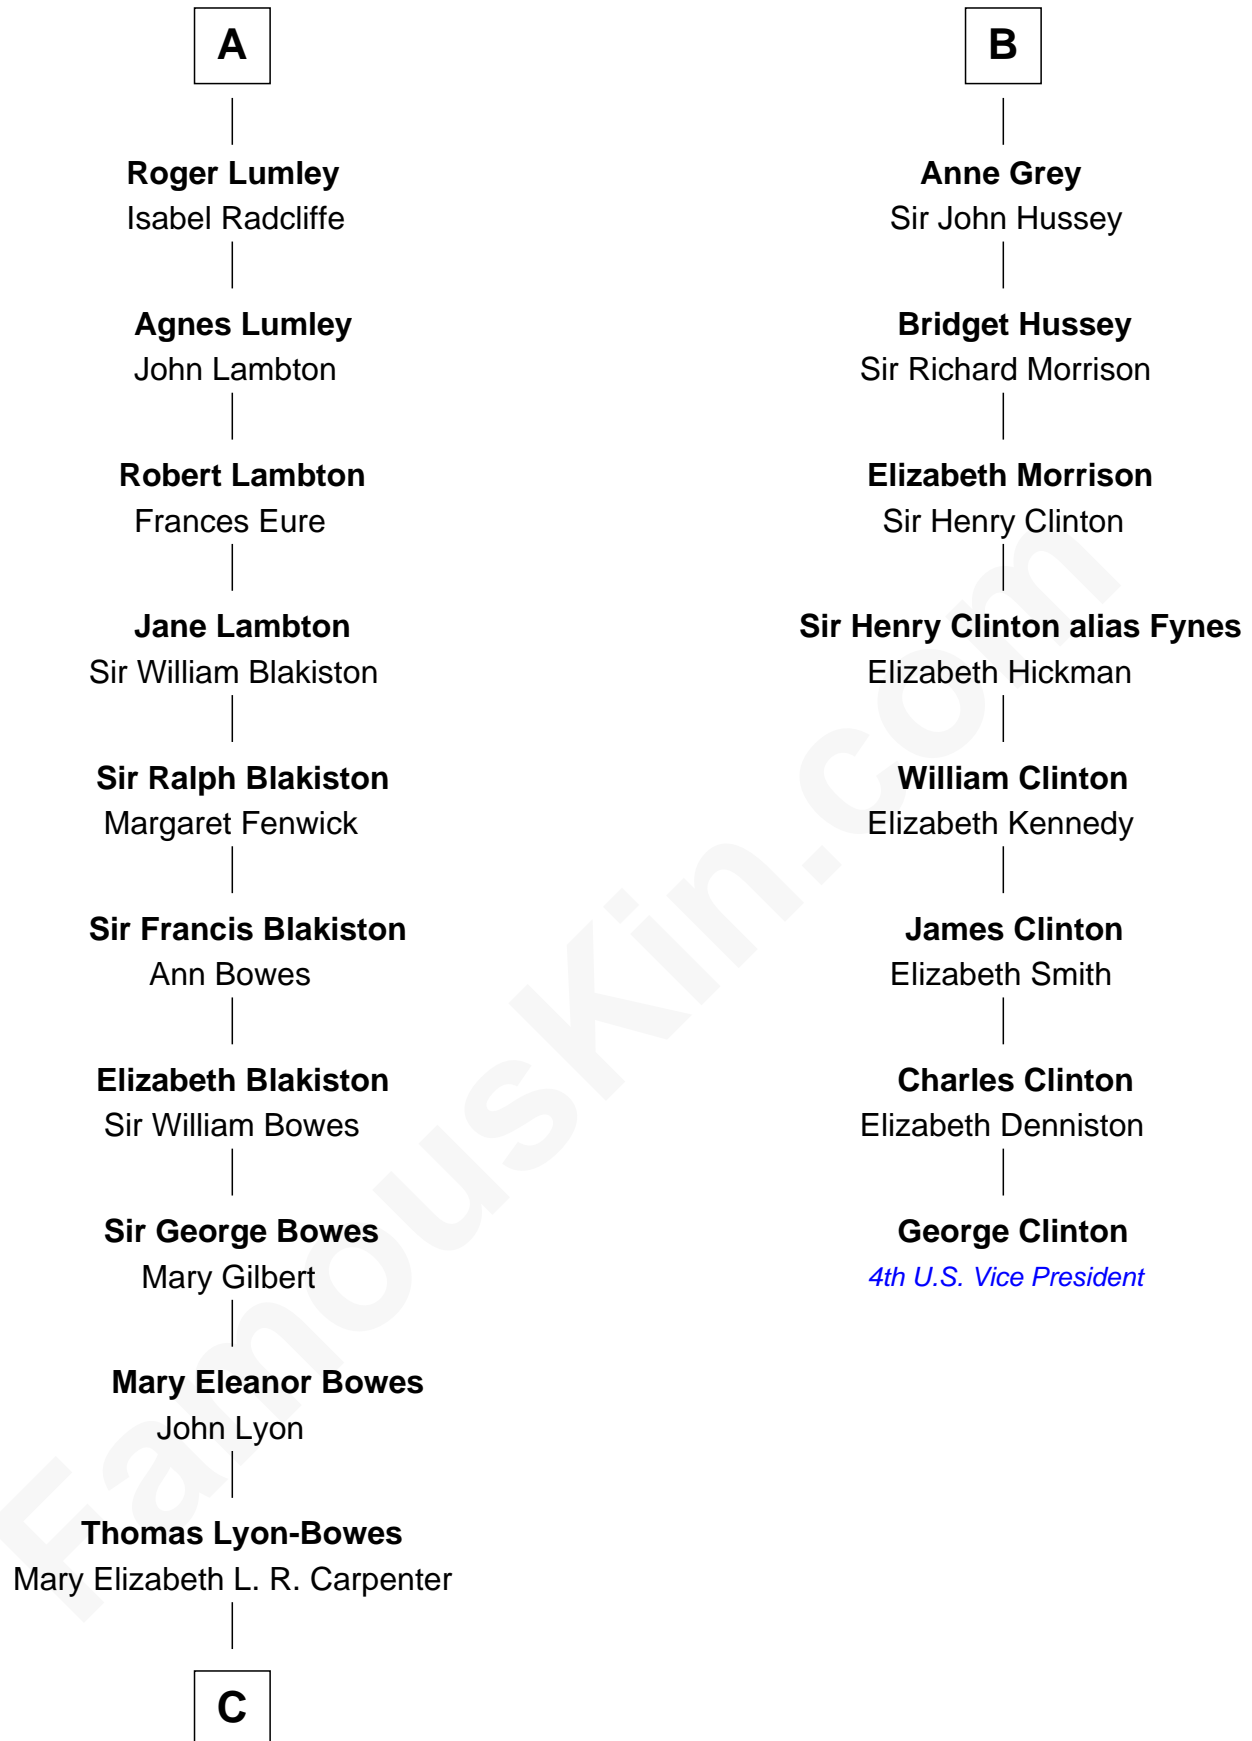

FamousKin.com Relationship Chart of

Queen Elizabeth II

Queen of the United Kingdom

14th cousin 7 times removed of

George Clinton

4th U.S. Vice President

King Philip IV of France

Joan of Navarre