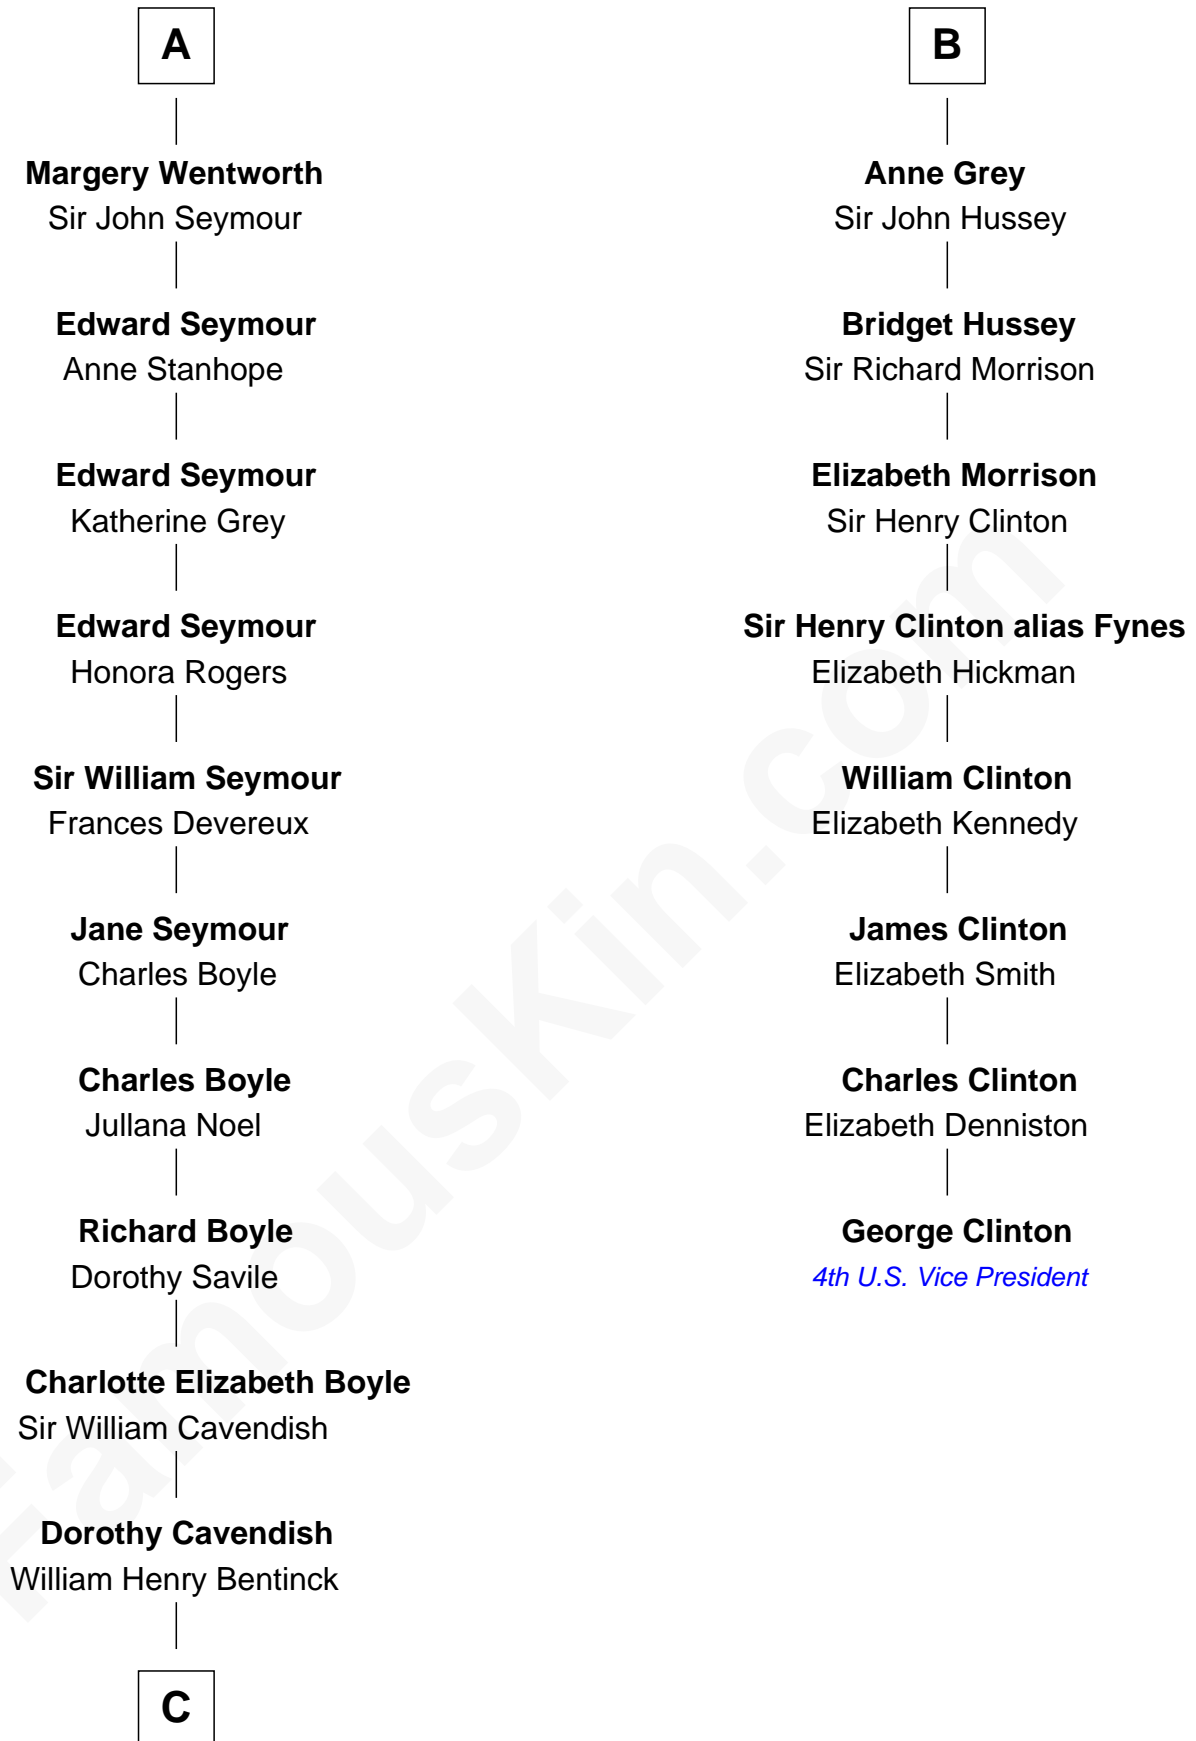

FamousKin.com Relationship Chart of

Queen Elizabeth II

Queen of the United Kingdom

14th cousin 7 times removed of

George Clinton

4th U.S. Vice President

Sir John de Verdun

Eleanor de Bohun