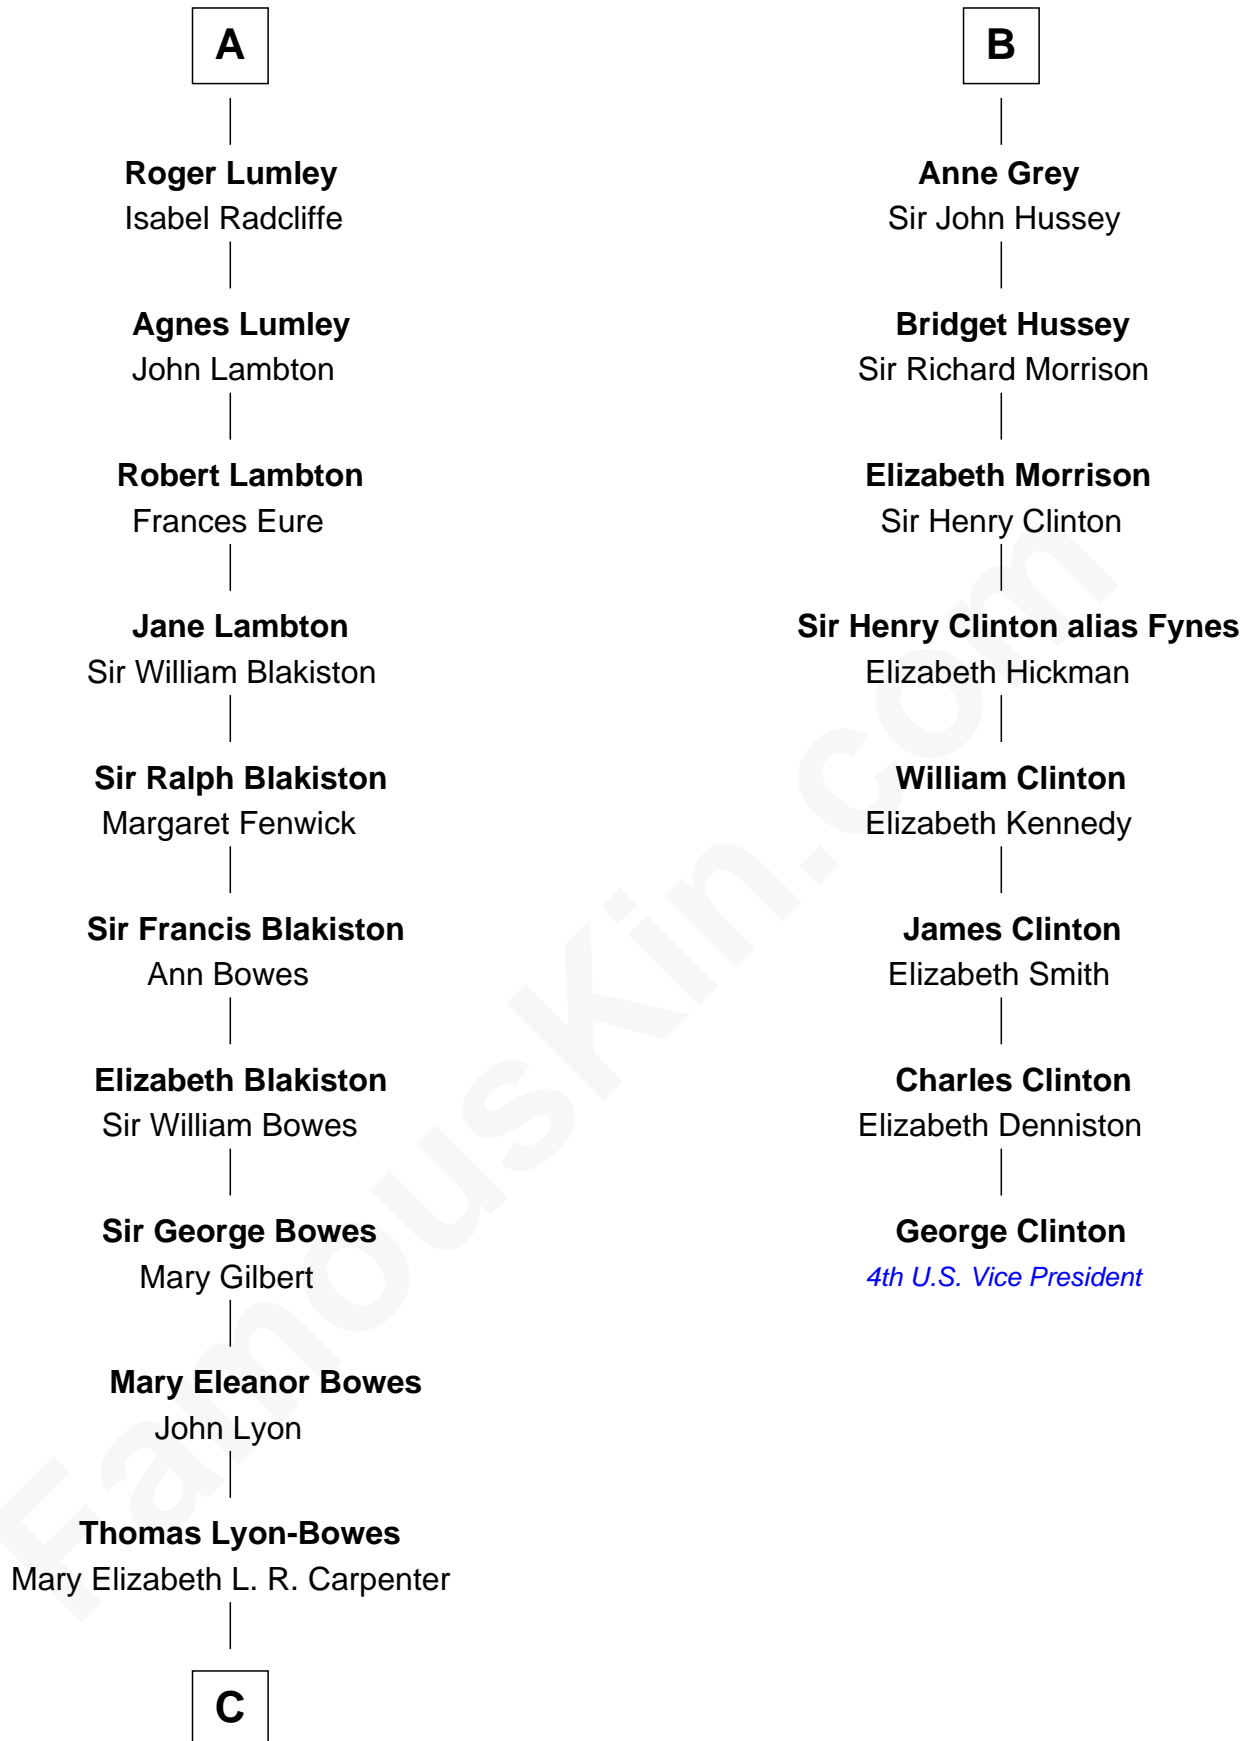

# FamousKin.com Relationship Chart of

**Queen Elizabeth II**

*Queen of the United Kingdom*

14th cousin 7 times removed of

**George Clinton**

*4th U.S. Vice President*

**C**

—  
**Thomas George Lyon-Bowes**

Charlotte Grimstead

—  
**Claude Bowes-Lyon**

Frances Dora Smith

—  
**Claude George Bowes-Lyon**

Cecilia Nina Cavendish-Bentinck

—  
**Elizabeth Bowes-Lyon**

George VI, King of the United Kingdom

—  
**Queen Elizabeth II**

*Queen of the United Kingdom*