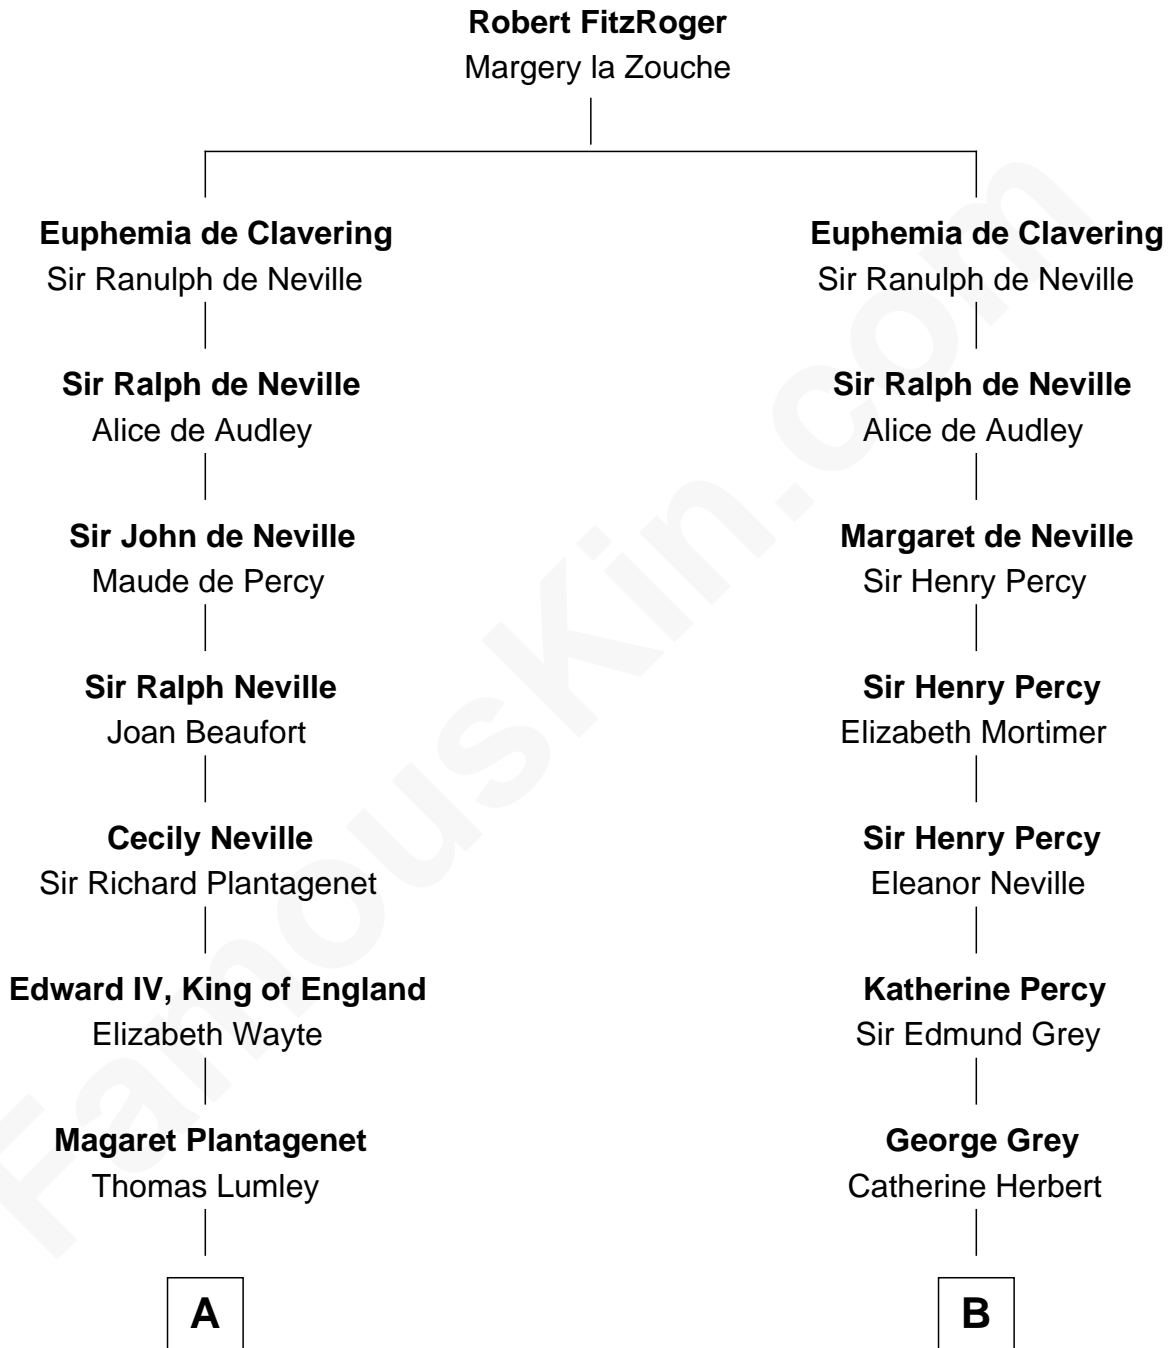

# FamousKin.com Relationship Chart of

**Queen Elizabeth II**

*Queen of the United Kingdom*

14th cousin 7 times removed of

**George Clinton**

*4th U.S. Vice President*

**C**

—  
**Thomas George Lyon-Bowes**

Charlotte Grimstead

—  
**Claude Bowes-Lyon**

Frances Dora Smith

—  
**Claude George Bowes-Lyon**

Cecilia Nina Cavendish-Bentinck

—  
**Elizabeth Bowes-Lyon**

George VI, King of the United Kingdom

—  
**Queen Elizabeth II**

*Queen of the United Kingdom*