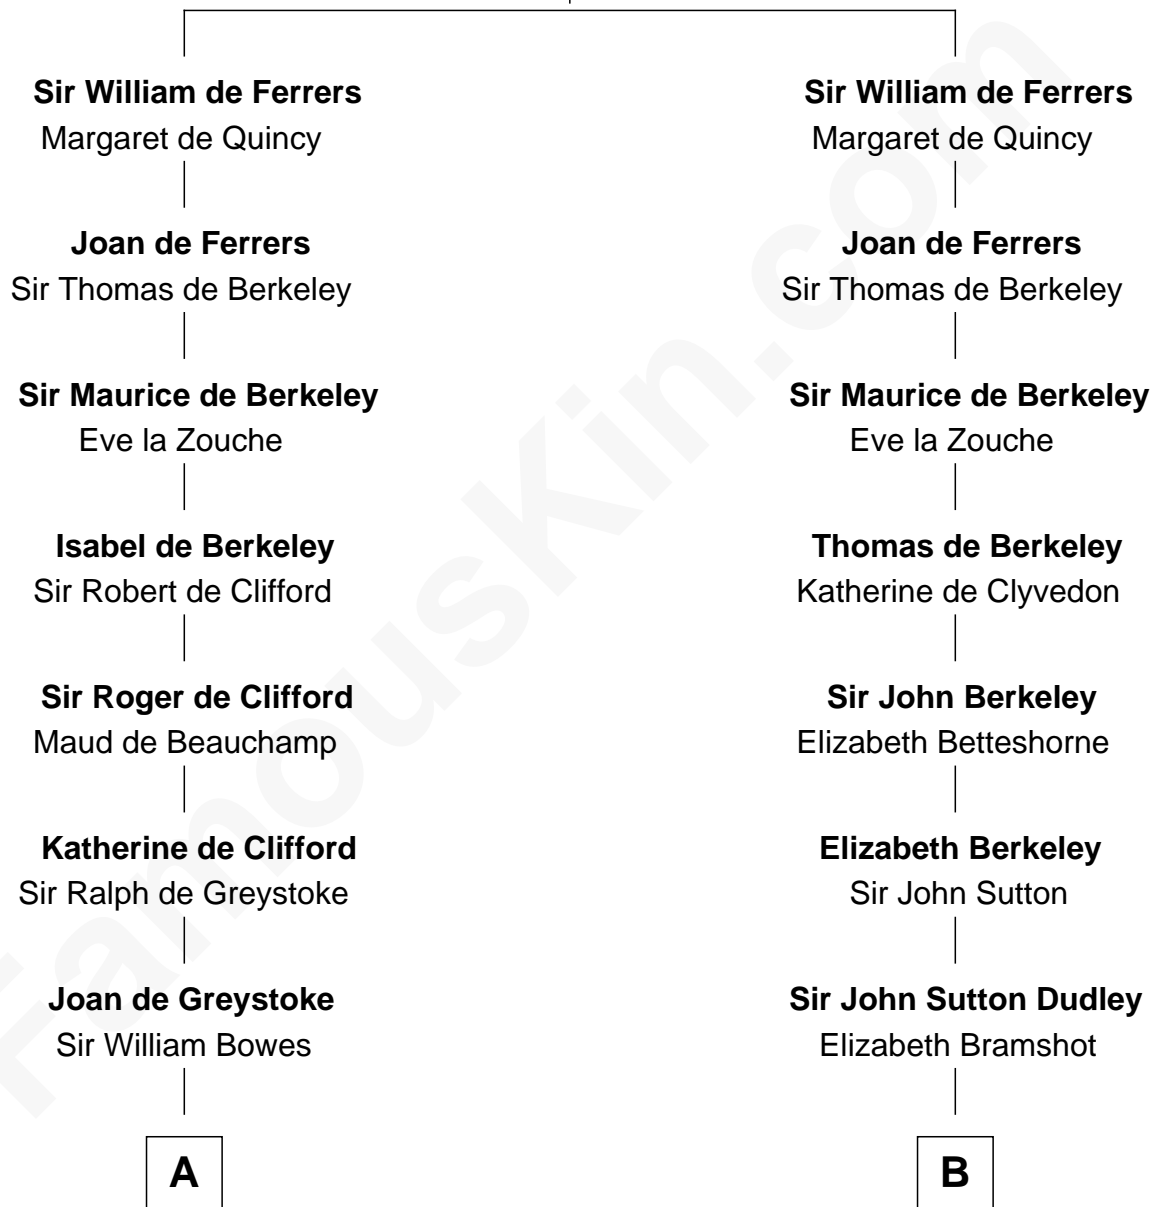

FamousKin.com Relationship Chart of

Queen Elizabeth II

Queen of the United Kingdom

15th cousin 6 times removed of

George Clinton

4th U.S. Vice President

Sir William de Ferrers

Agnes of Chester

C

Thomas George Lyon-Bowes

Charlotte Grimstead

Claude Bowes-Lyon

Frances Dora Smith

Claude George Bowes-Lyon

Cecilia Nina Cavendish-Bentinck

Elizabeth Bowes-Lyon

George VI, King of the United Kingdom

Queen Elizabeth II

Queen of the United Kingdom

FamousKin.com