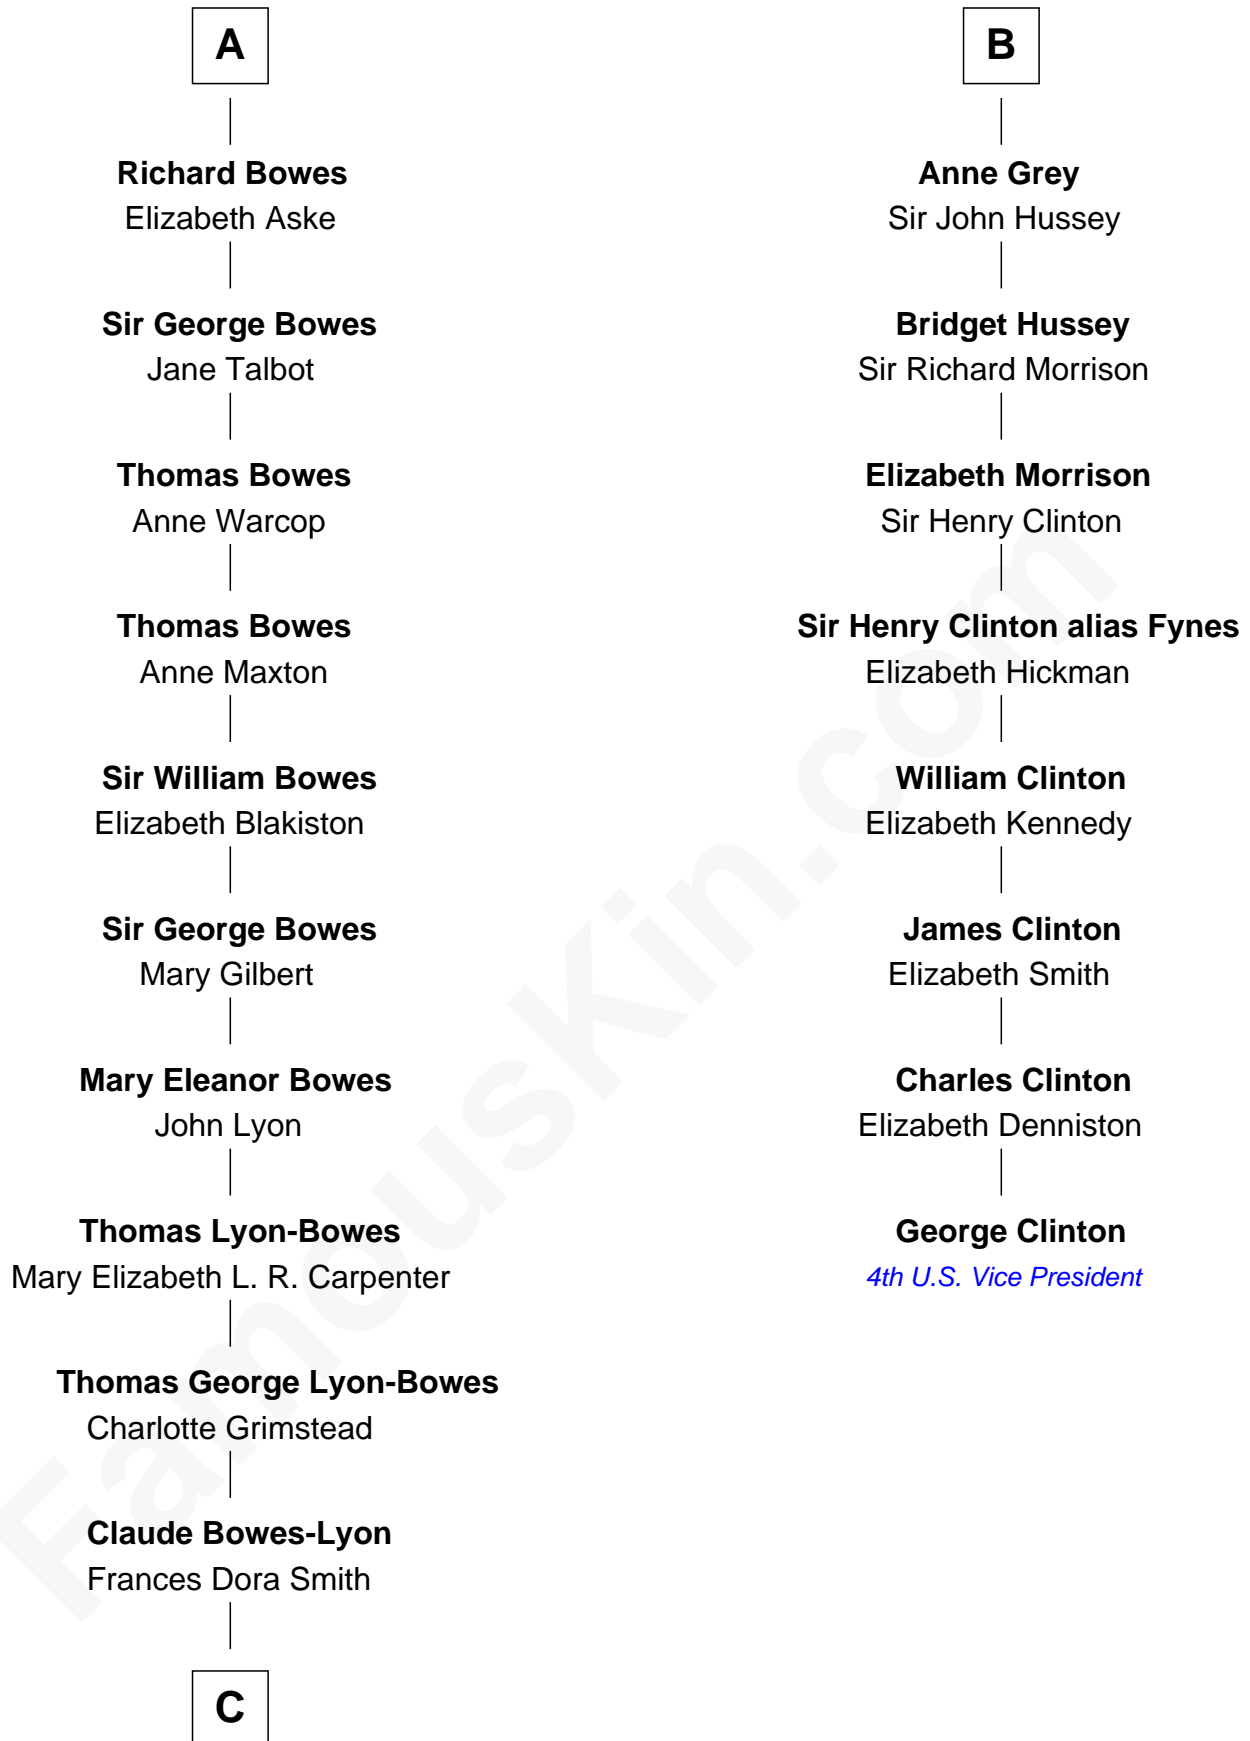

FamousKin.com Relationship Chart of

Queen Elizabeth II

Queen of the United Kingdom

14th cousin 5 times removed of

George Clinton

4th U.S. Vice President

Sir James de Audley

Ela Longespee

Eleanor Neville

Katherine Percy

Sir Edmund Grey

George Grey

Catherine Herbert

B

C

Claude George Bowes-Lyon
Cecilia Nina Cavendish-Bentinck

Elizabeth Bowes-Lyon
George VI, King of the United Kingdom

Queen Elizabeth II
Queen of the United Kingdom

FamousKin.com