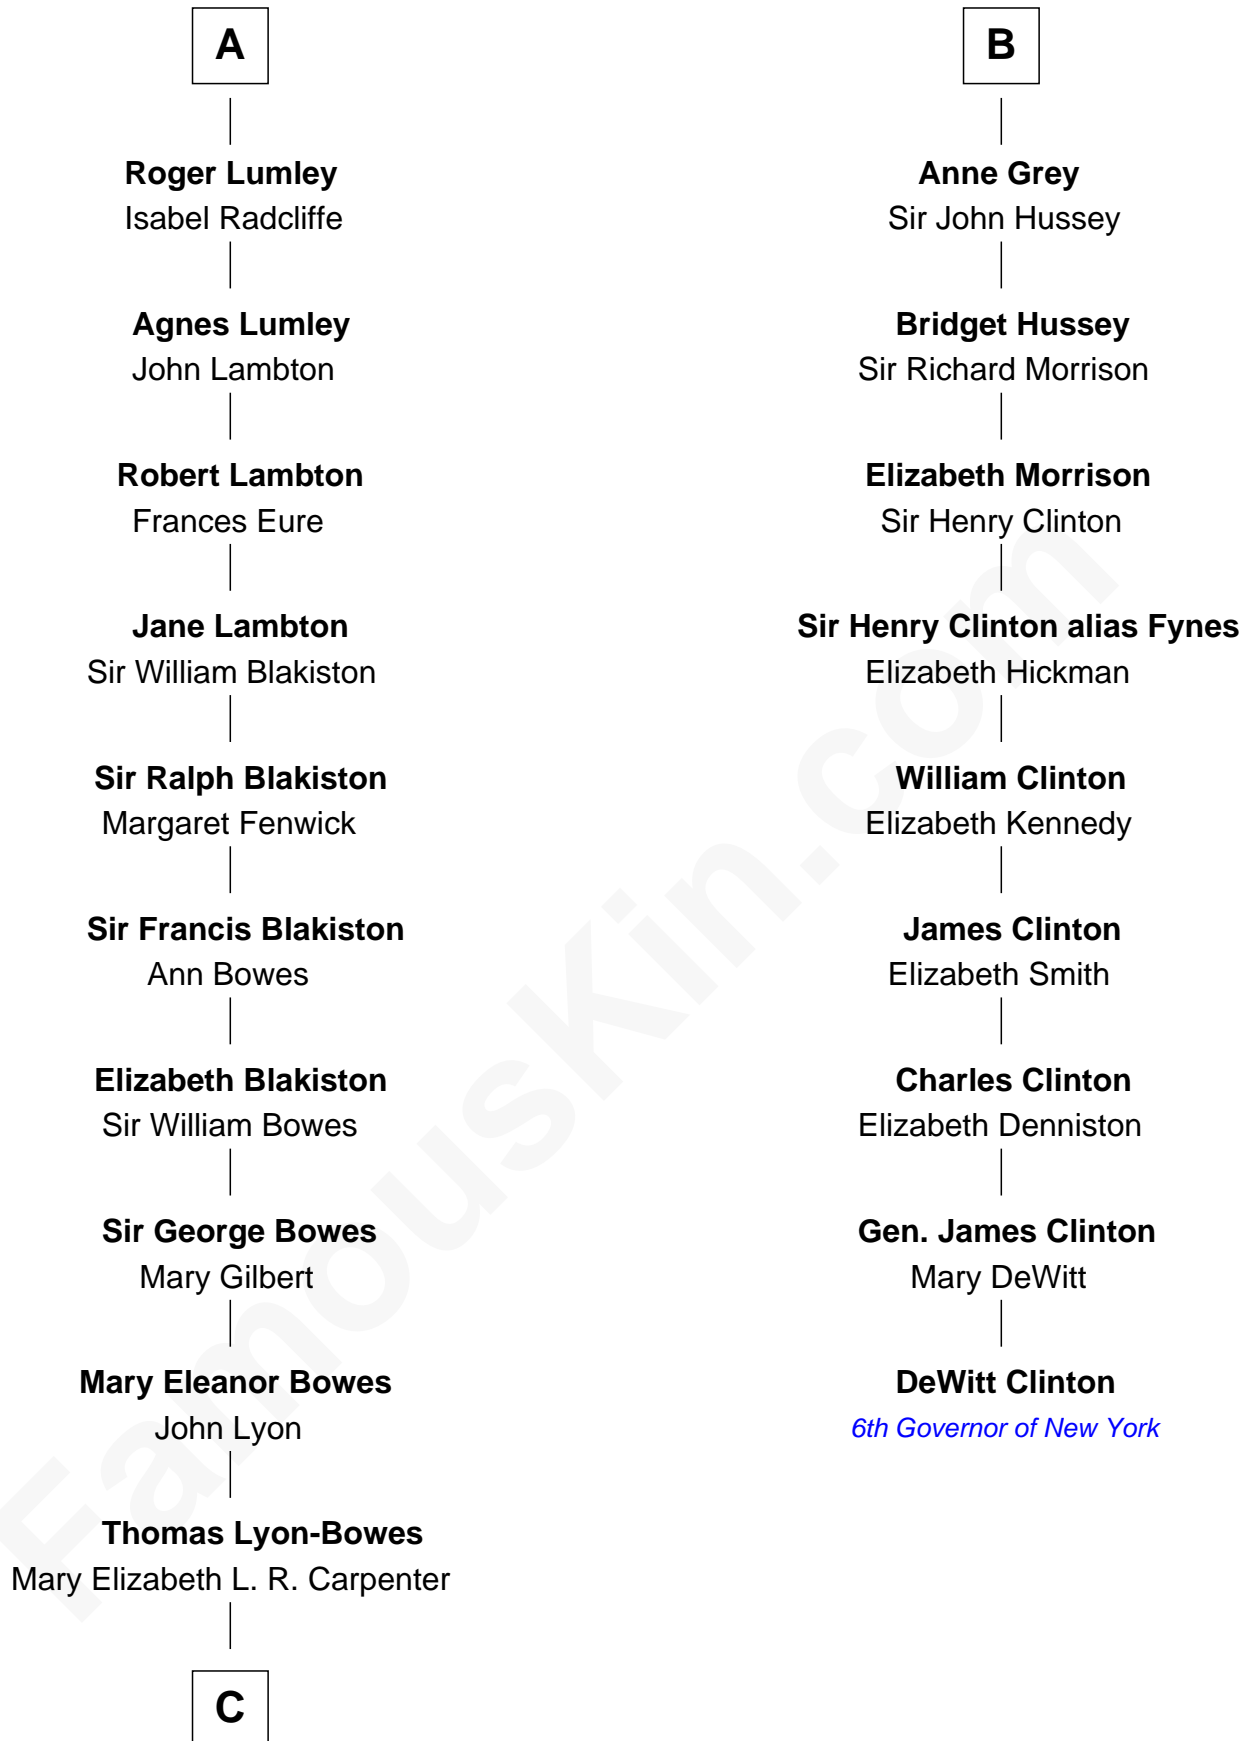

FamousKin.com

Relationship Chart of

Queen Elizabeth II

Queen of the United Kingdom

15th cousin 6 times removed of

DeWitt Clinton

6th Governor of New York

C

Thomas George Lyon-Bowes

Charlotte Grimstead

Claude Bowes-Lyon

Frances Dora Smith

Claude George Bowes-Lyon

Cecilia Nina Cavendish-Bentinck

Elizabeth Bowes-Lyon

George VI, King of the United Kingdom