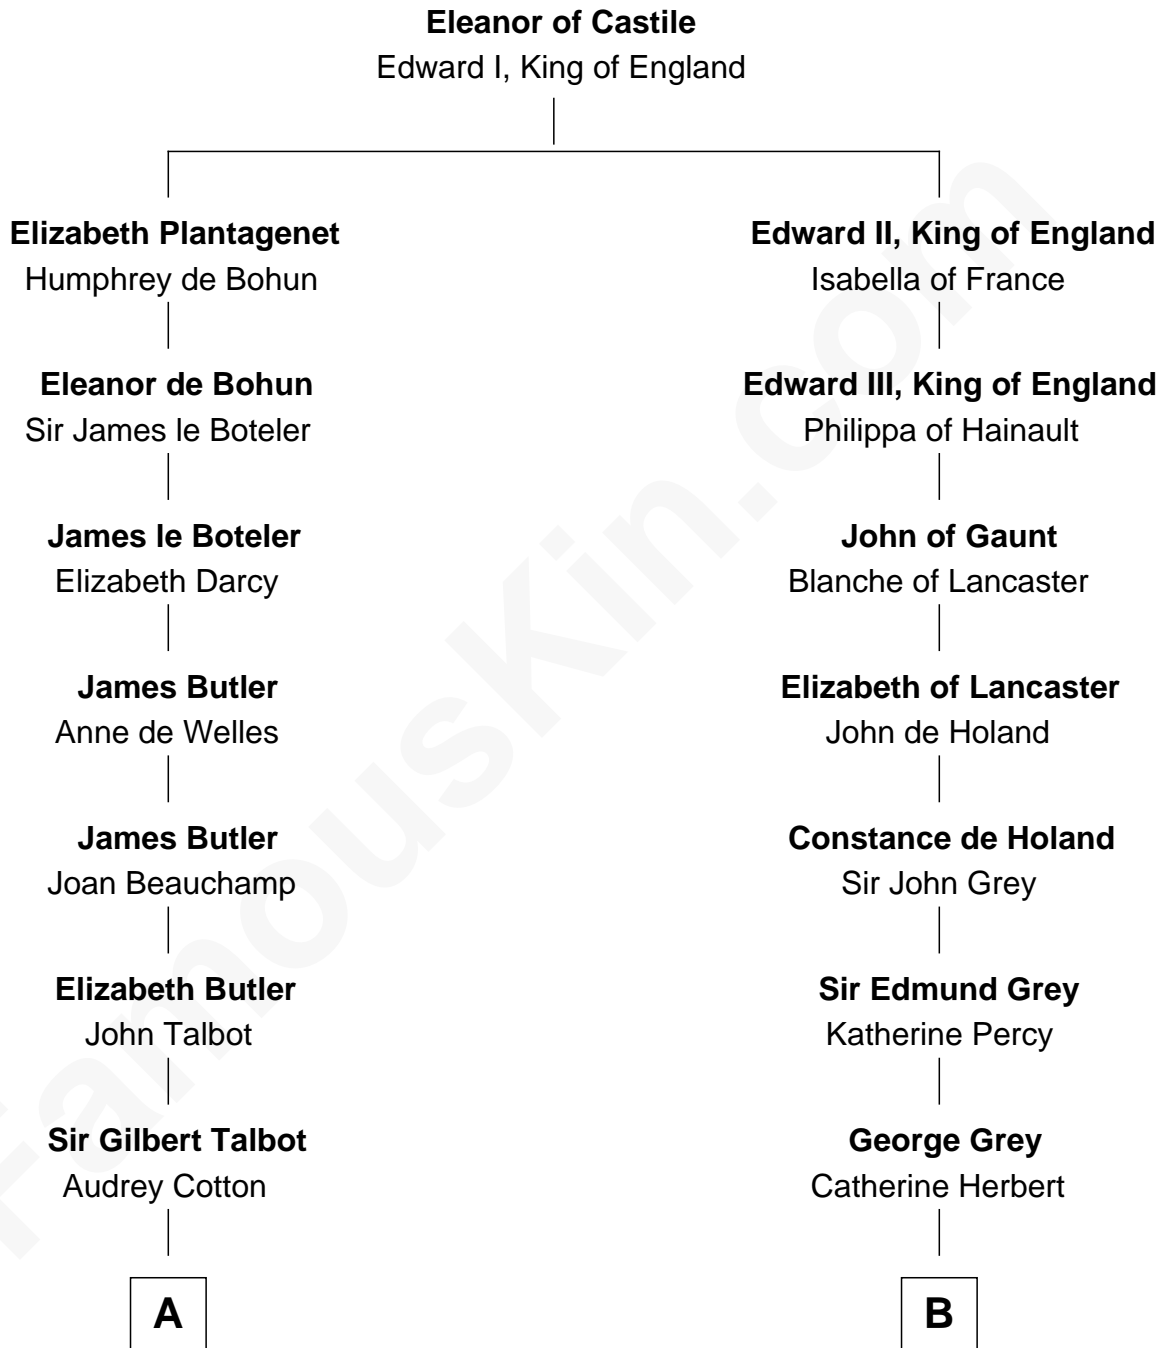

# FamousKin.com Relationship Chart of

**Queen Elizabeth II**

*Queen of the United Kingdom*

15th cousin 5 times removed of

**DeWitt Clinton**

*6th Governor of New York*

**C**

—  
**Claude Bowes-Lyon**

Frances Dora Smith

—  
**Claude George Bowes-Lyon**

Cecilia Nina Cavendish-Bentinck

—  
**Elizabeth Bowes-Lyon**

George VI, King of the United Kingdom

—  
**Queen Elizabeth II**

*Queen of the United Kingdom*