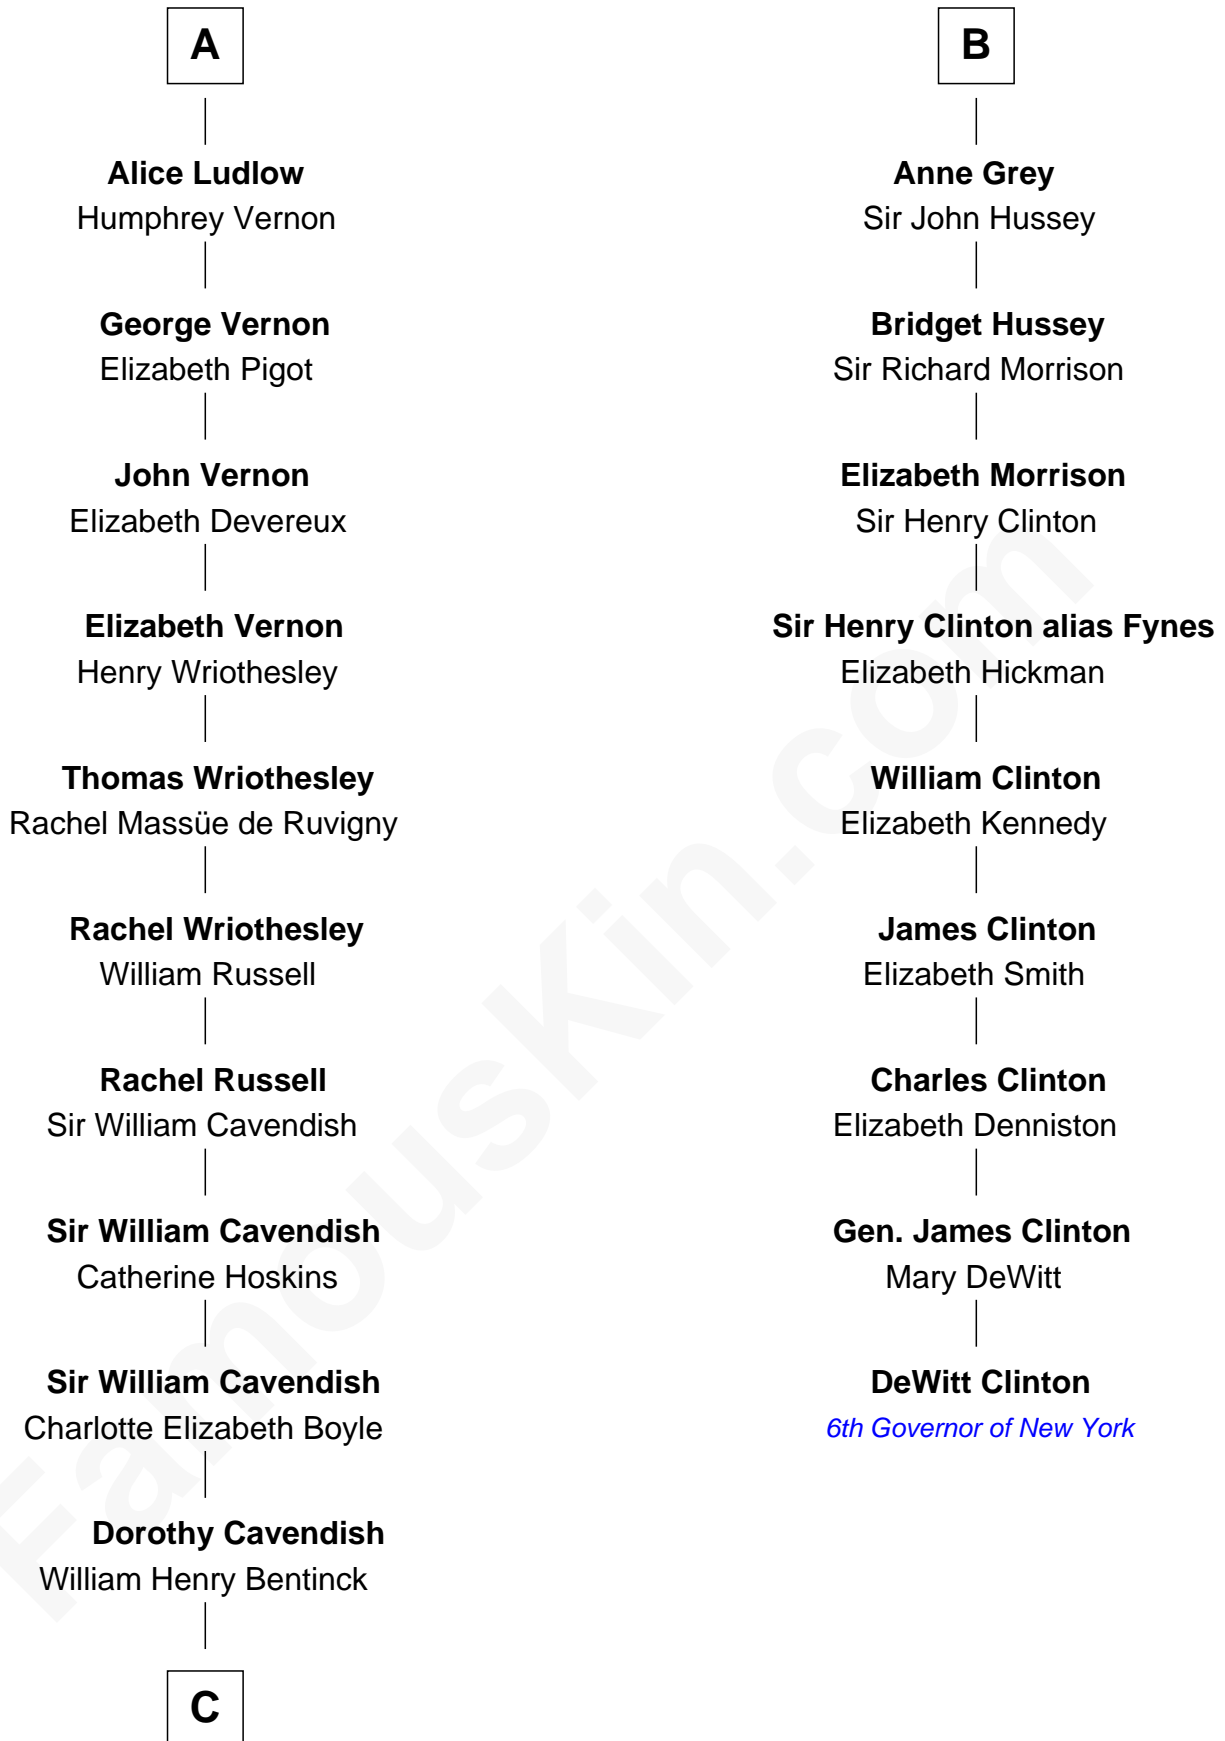

# FamousKin.com Relationship Chart of

**Queen Elizabeth II**

*Queen of the United Kingdom*

15th cousin 6 times removed of

**DeWitt Clinton**

*6th Governor of New York*

**Roger de Mortimer**

Joan de Geneville

**C**

**Charles Augustus Cavendish-Bentinck**

Anne Wellesley

**Rev. Charles William Cavendish-Bentinck**

Caroline Louisa Burnaby

**Cecilia Nina Cavendish-Bentinck**

Claude George Bowes-Lyon

**Elizabeth Bowes-Lyon**

George VI, King of the United Kingdom

**Queen Elizabeth II**

*Queen of the United Kingdom*