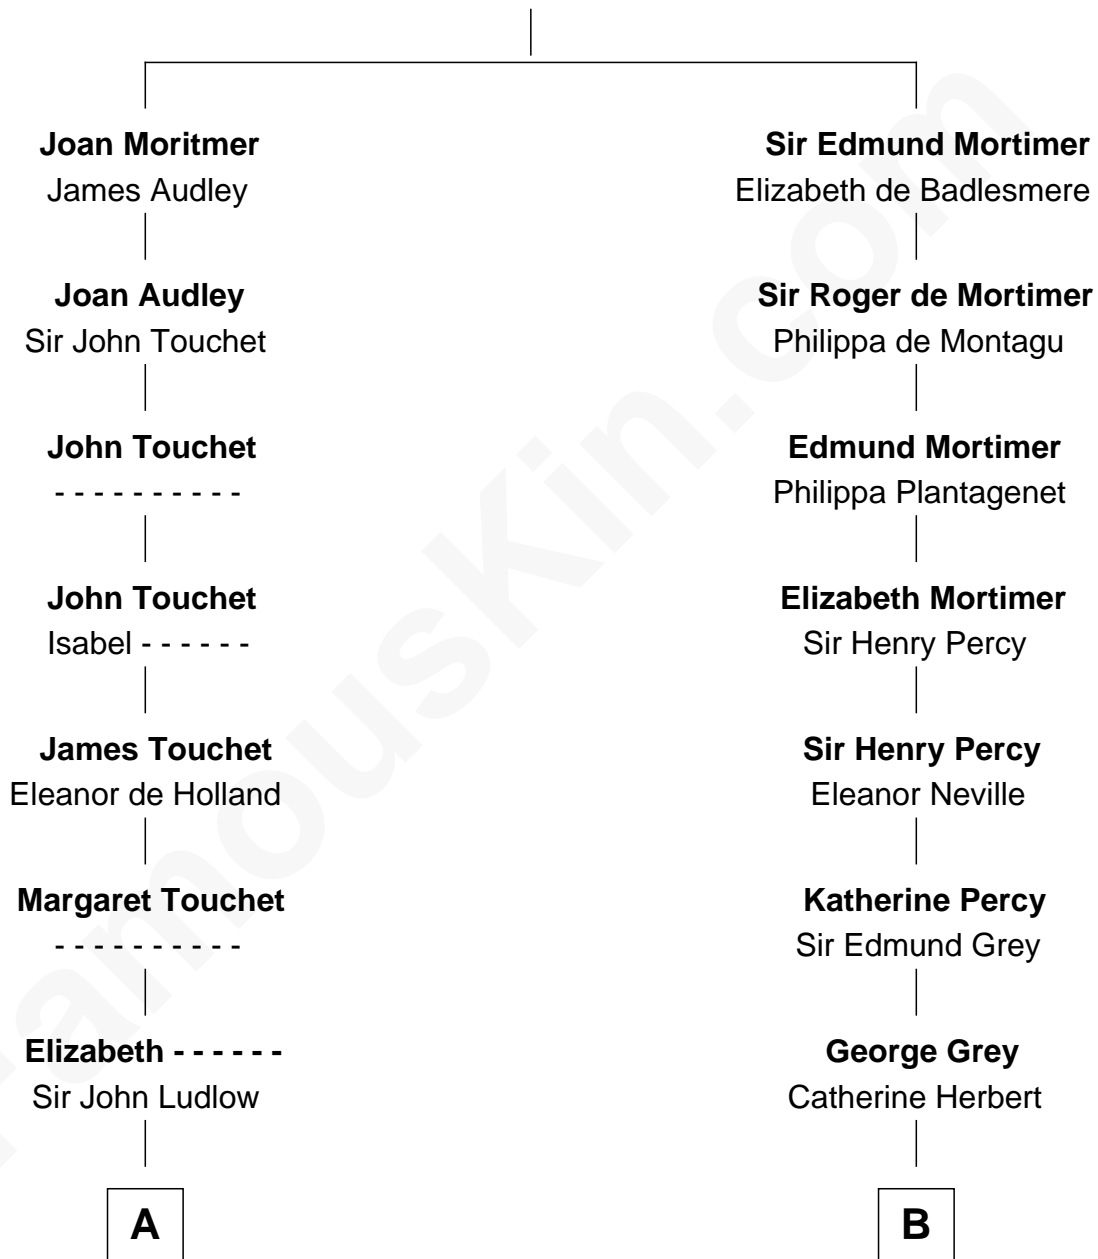

# FamousKin.com Relationship Chart of

**Queen Elizabeth II**

*Queen of the United Kingdom*

15th cousin 6 times removed of

**DeWitt Clinton**

*6th Governor of New York*

**Roger de Mortimer**

Joan de Geneville

George VI, King of the United Kingdom

**Queen Elizabeth II**

*Queen of the United Kingdom*