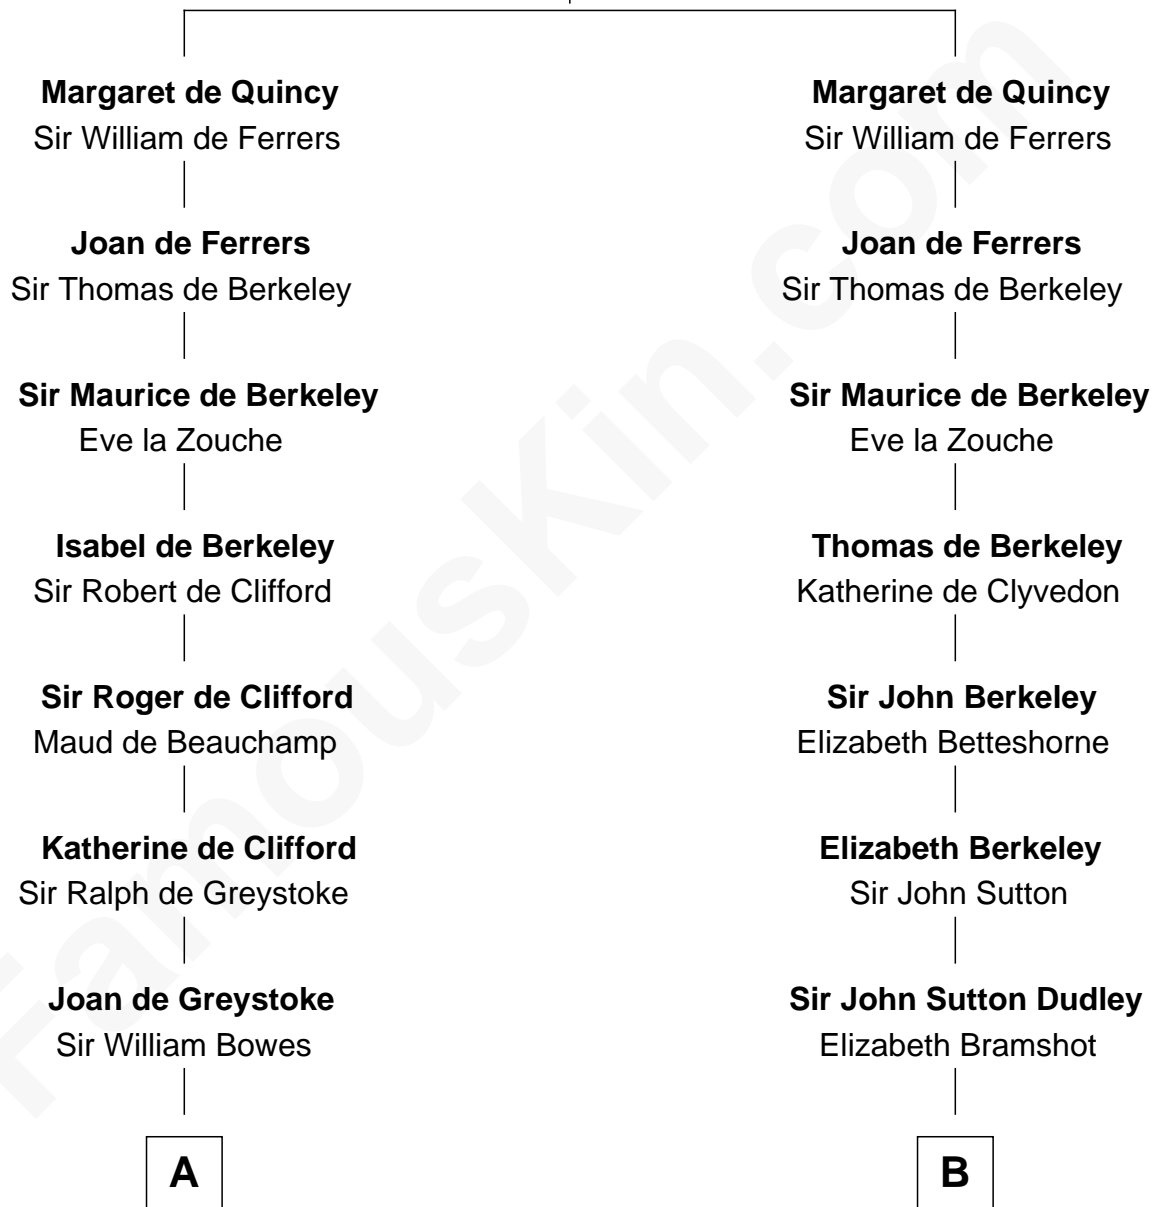

FamousKin.com

Relationship Chart of

Queen Elizabeth II

Queen of the United Kingdom

16th cousin 5 times removed of

DeWitt Clinton

6th Governor of New York

Sir Roger de Quincy

Helen of Galloway

C

—
Thomas George Lyon-Bowes

Charlotte Grimstead

—
Claude Bowes-Lyon

Frances Dora Smith

—
Claude George Bowes-Lyon

Cecilia Nina Cavendish-Bentinck

—
Elizabeth Bowes-Lyon

George VI, King of the United Kingdom

—
Queen Elizabeth II

Queen of the United Kingdom