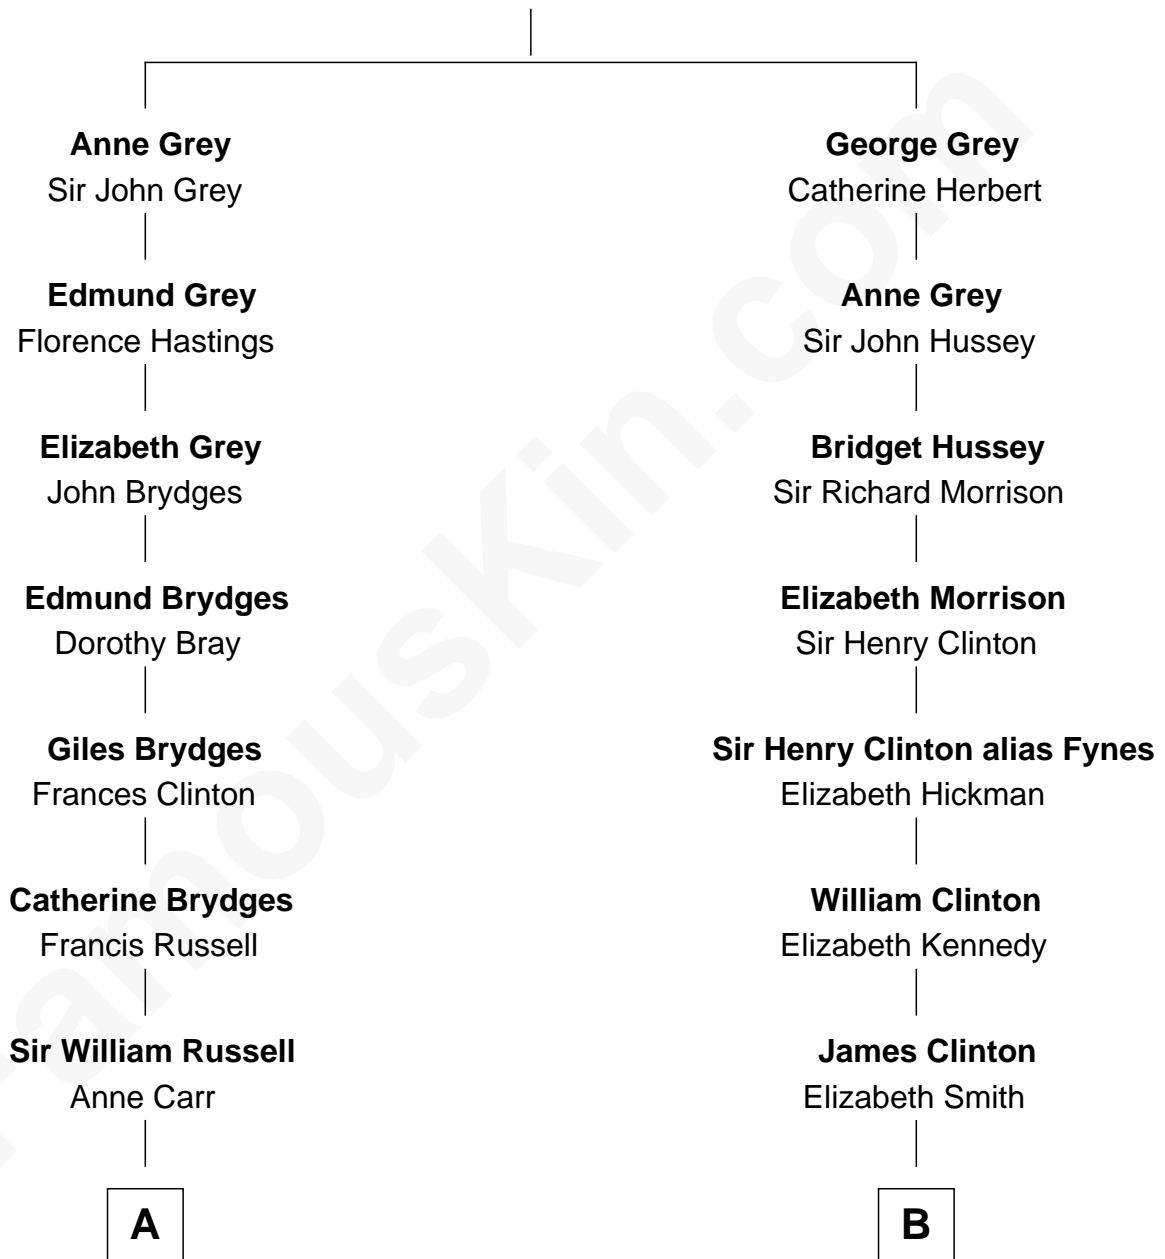

# FamousKin.com Relationship Chart of

**Queen Elizabeth II**

*Queen of the United Kingdom*

9th cousin 7 times removed of

**DeWitt Clinton**

*6th Governor of New York*

**Sir Edmund Grey**

Katherine Percy

**A**

**William Russell**  
Rachel Wriothesley

**Rachel Russell**  
Sir William Cavendish

**Sir William Cavendish**  
Catherine Hoskins

**Sir William Cavendish**  
Charlotte Elizabeth Boyle

**Dorothy Cavendish**  
William Henry Bentinck

**Charles Augustus Cavendish-Bentinck**  
Anne Wellesley

**Rev. Charles William Cavendish-Bentinck**  
Caroline Louisa Burnaby

**Cecilia Nina Cavendish-Bentinck**  
Claude George Bowes-Lyon

**Elizabeth Bowes-Lyon**  
George VI, King of the United Kingdom

**Queen Elizabeth II**  
*Queen of the United Kingdom*

**B**

**Charles Clinton**  
Elizabeth Denniston

**Gen. James Clinton**  
Mary DeWitt

**DeWitt Clinton**  
*6th Governor of New York*