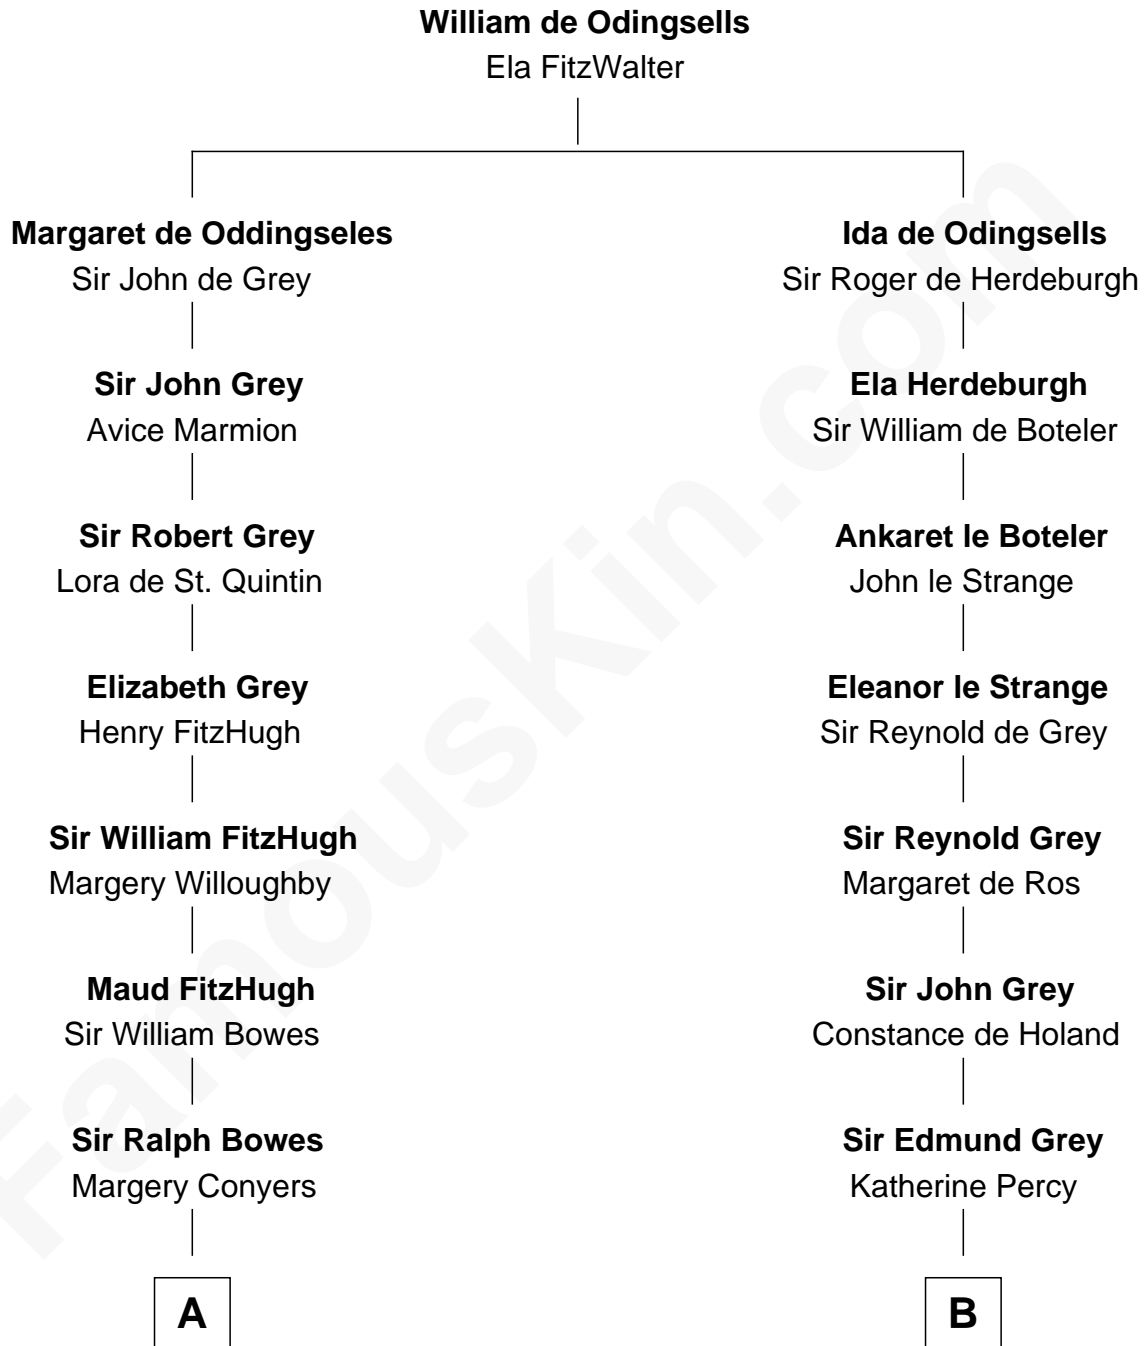

FamousKin.com Relationship Chart of

Queen Elizabeth II

Queen of the United Kingdom

16th cousin 3 times removed of

DeWitt Clinton

6th Governor of New York

C

Claude George Bowes-Lyon
Cecilia Nina Cavendish-Bentinck

Elizabeth Bowes-Lyon
George VI, King of the United Kingdom

Queen Elizabeth II
Queen of the United Kingdom

FamousKin.com

Elizabeth II photo by [Eric Draper](#)