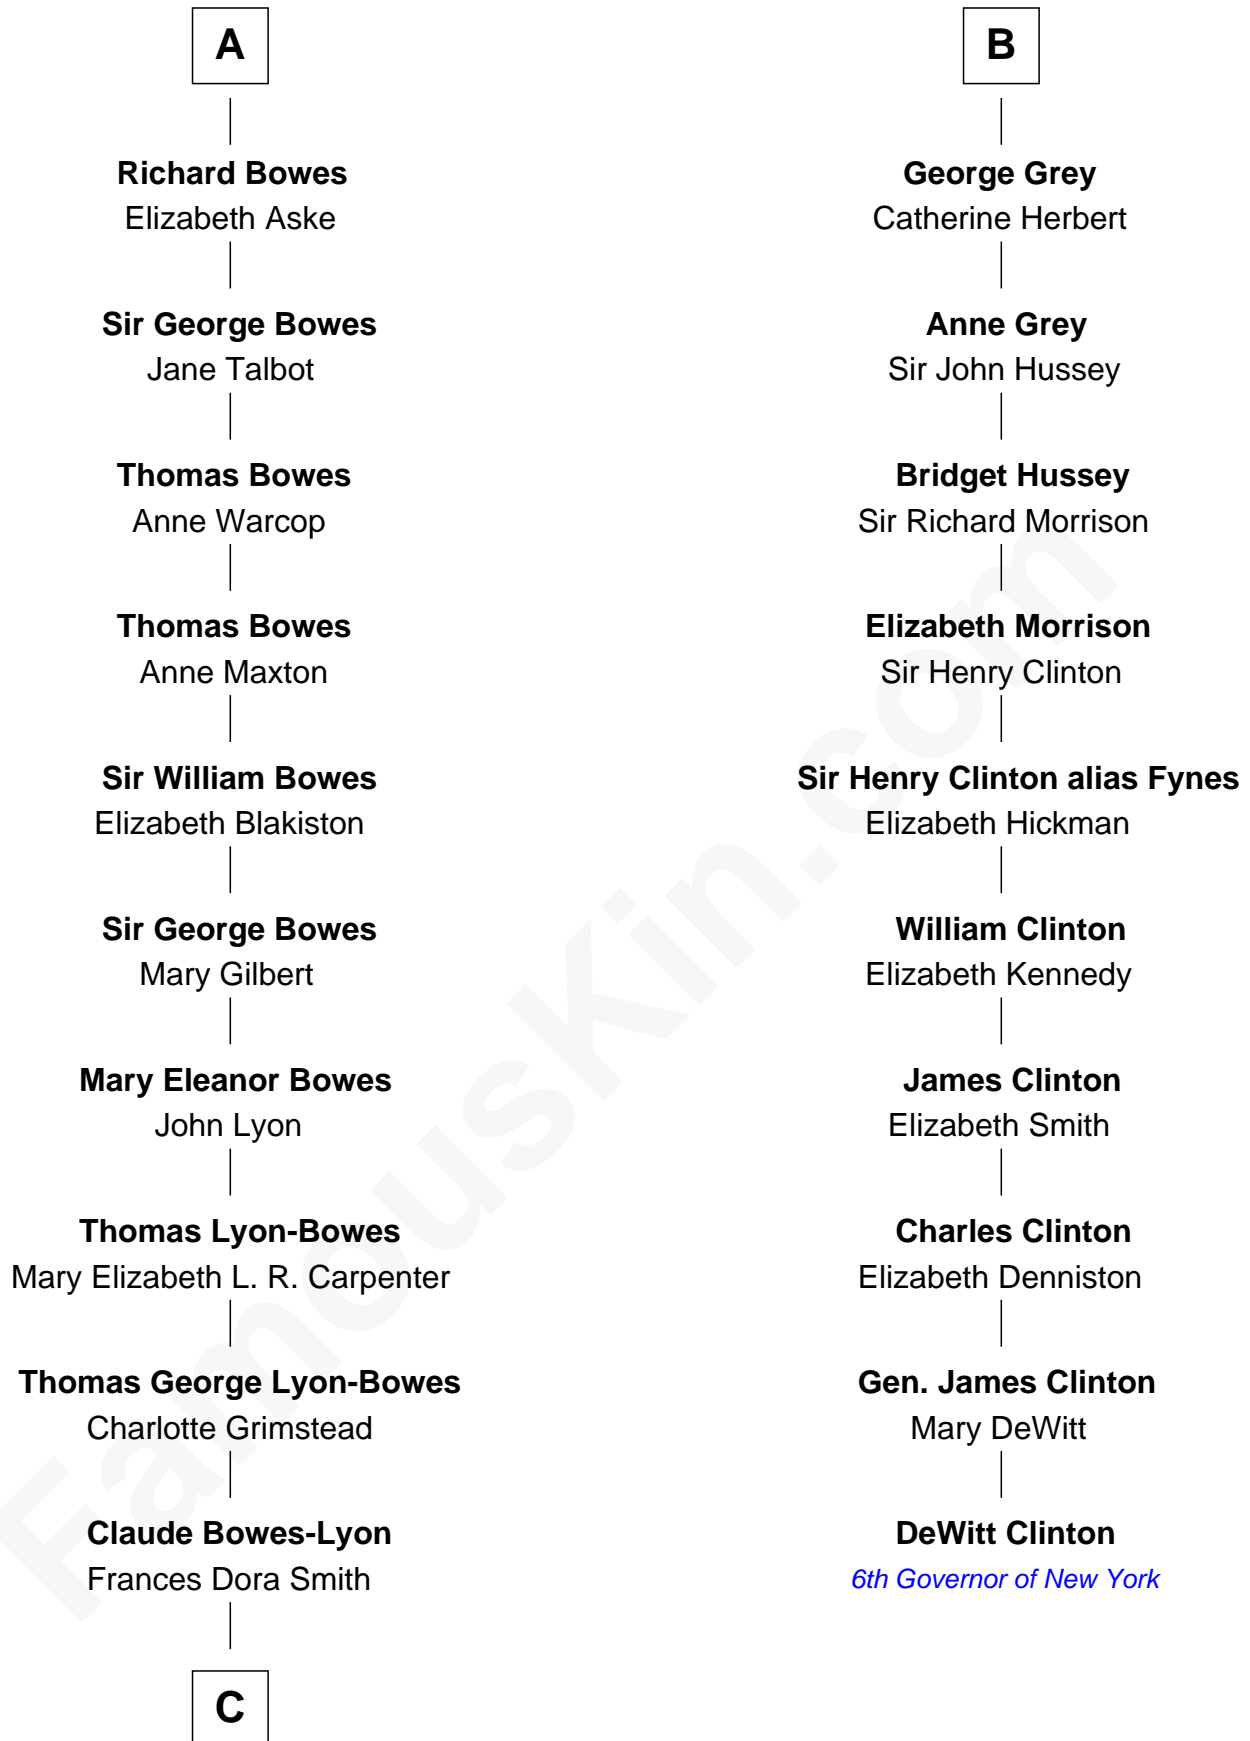

FamousKin.com Relationship Chart of

Queen Elizabeth II

Queen of the United Kingdom

16th cousin 3 times removed of

DeWitt Clinton

6th Governor of New York

C

Claude George Bowes-Lyon
Cecilia Nina Cavendish-Bentinck

Elizabeth Bowes-Lyon
George VI, King of the United Kingdom

Queen Elizabeth II
Queen of the United Kingdom

FamousKin.com

Elizabeth II photo by [Eric Draper](#)