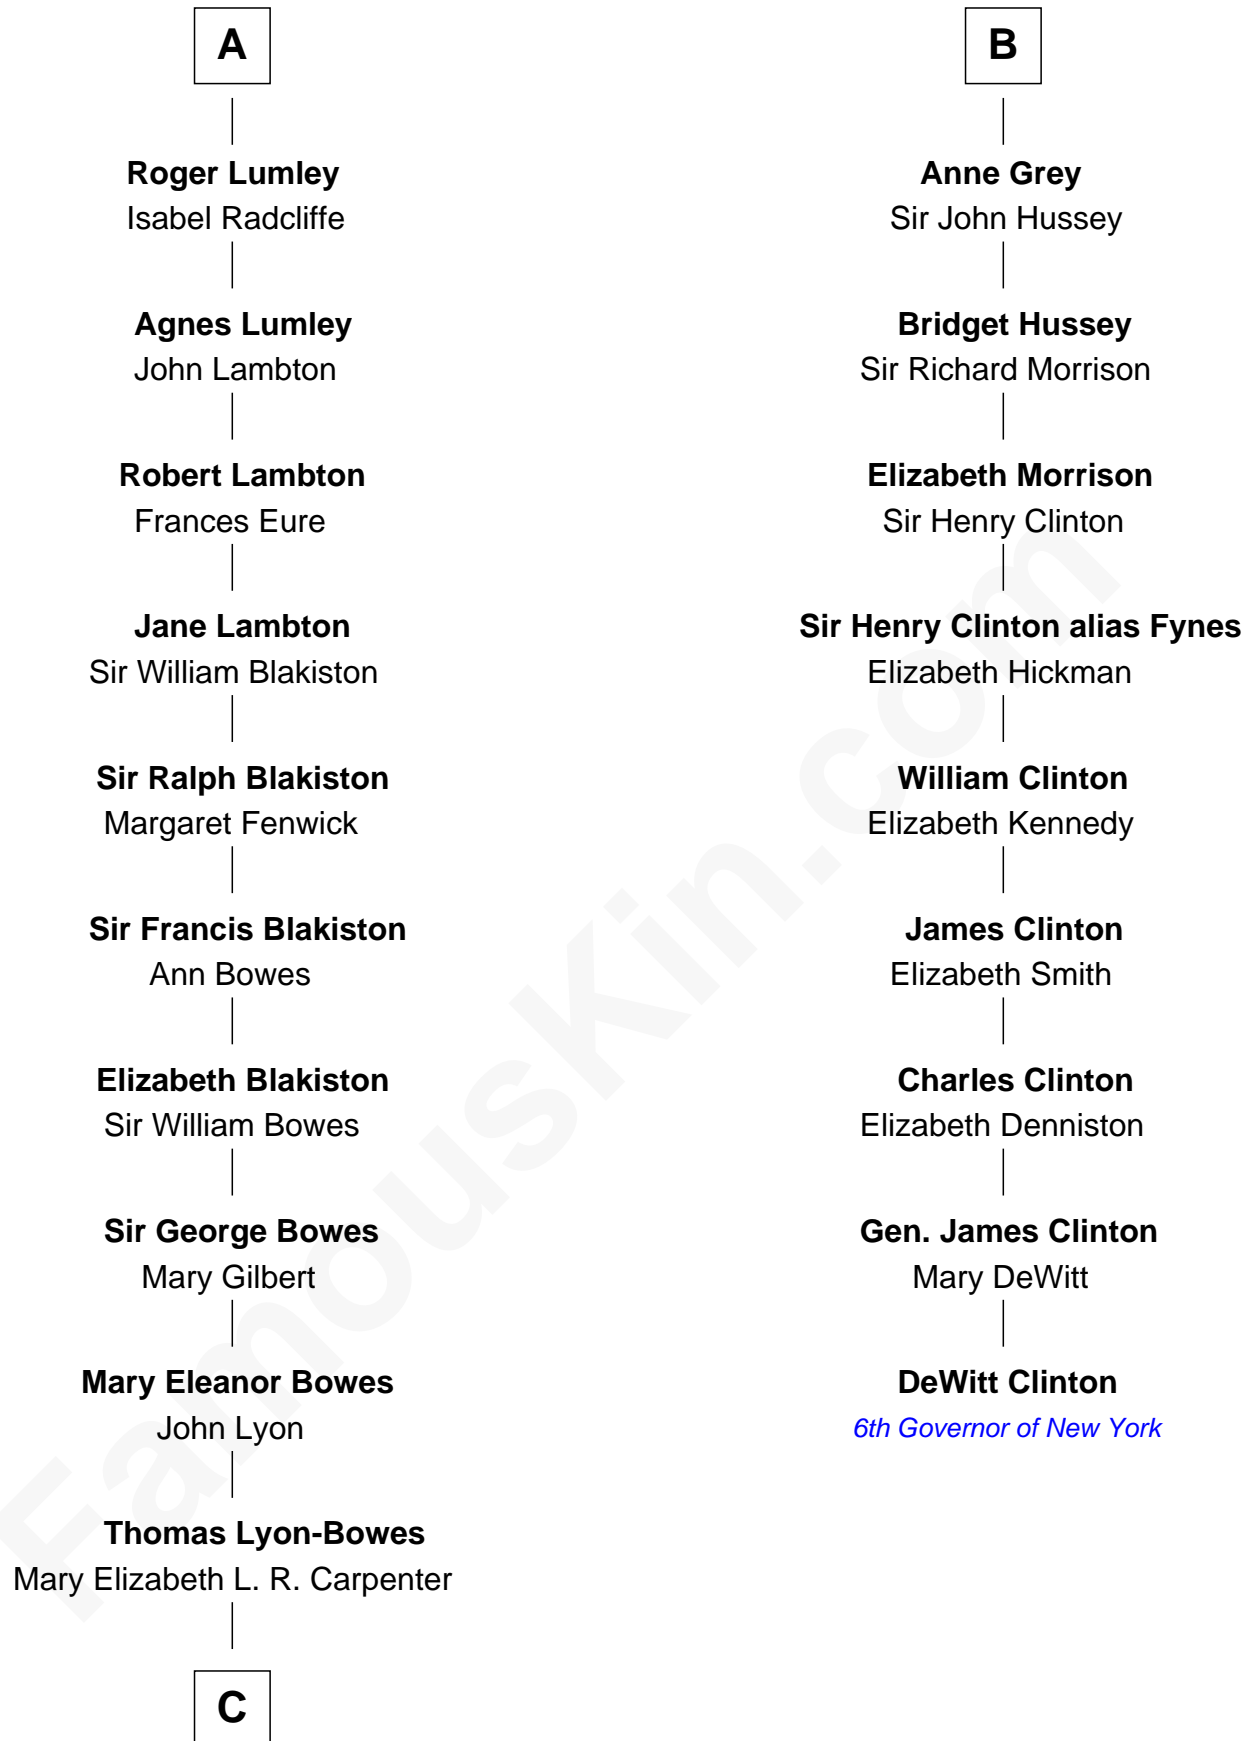

### Queen Elizabeth II

*Queen of the United Kingdom*

15th cousin 6 times removed of

### DeWitt Clinton

*6th Governor of New York*

**King Philip IV of France**

Joan of Navarre

**C**

**Thomas George Lyon-Bowes**

Charlotte Grimstead

**Claude Bowes-Lyon**

Frances Dora Smith

**Claude George Bowes-Lyon**

Cecilia Nina Cavendish-Bentinck

**Elizabeth Bowes-Lyon**

George VI, King of the United Kingdom

**Queen Elizabeth II**

*Queen of the United Kingdom*

FamousKin.com