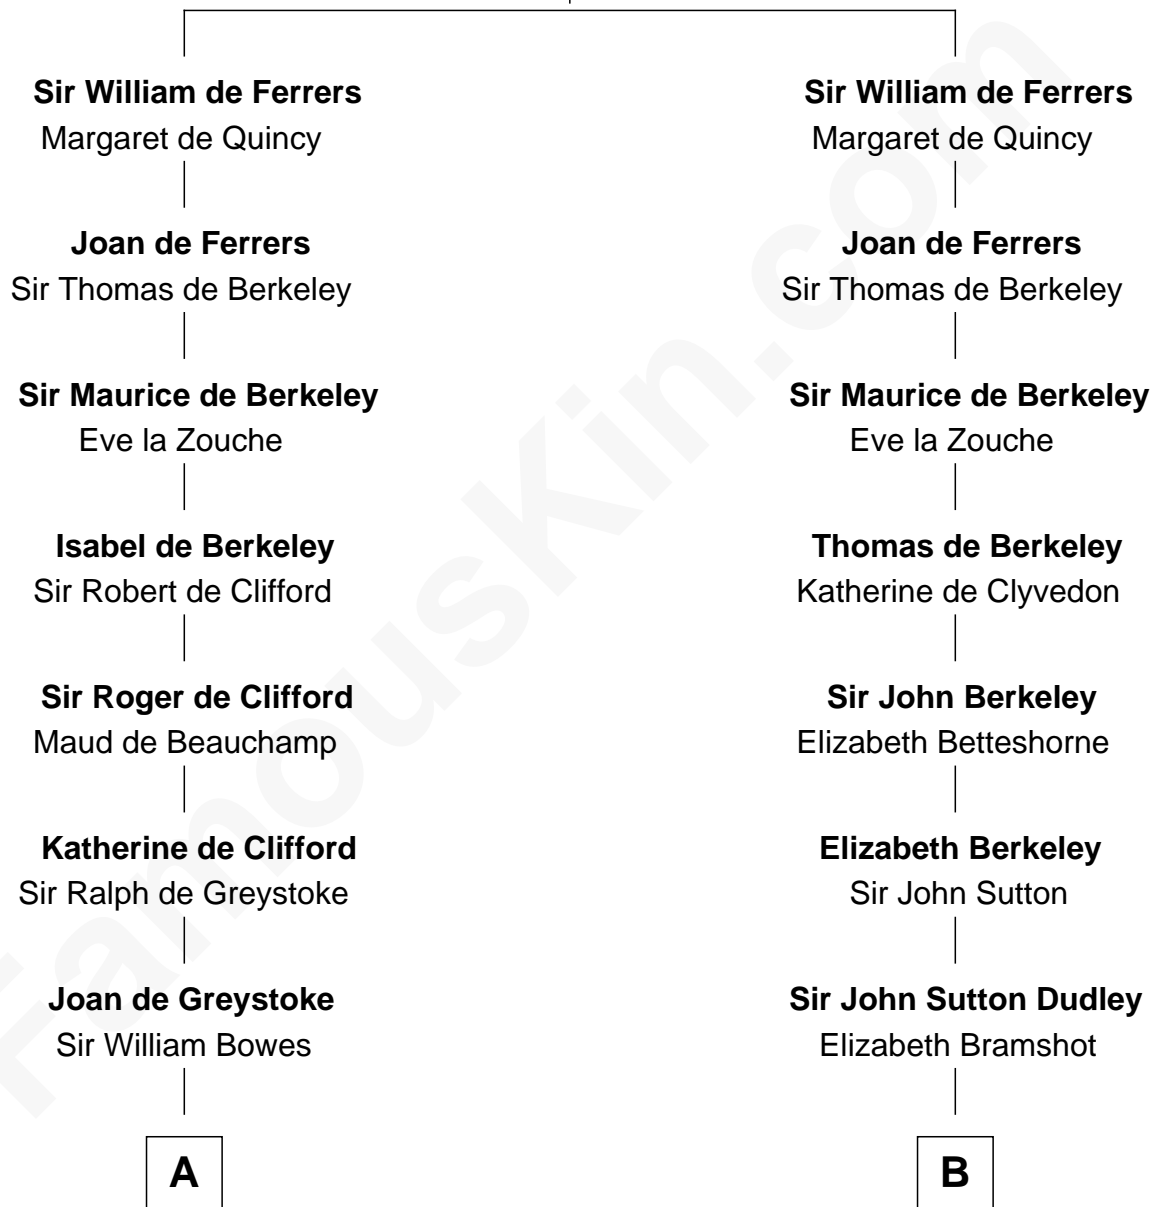

FamousKin.com Relationship Chart of

Queen Elizabeth II

Queen of the United Kingdom

16th cousin 5 times removed of

DeWitt Clinton

6th Governor of New York

Sir William de Ferrers

Agnes of Chester

C

Thomas George Lyon-Bowes

Charlotte Grimstead

Claude Bowes-Lyon

Frances Dora Smith

Claude George Bowes-Lyon

Cecilia Nina Cavendish-Bentinck

Elizabeth Bowes-Lyon

George VI, King of the United Kingdom

Queen Elizabeth II

Queen of the United Kingdom

FamousKin.com