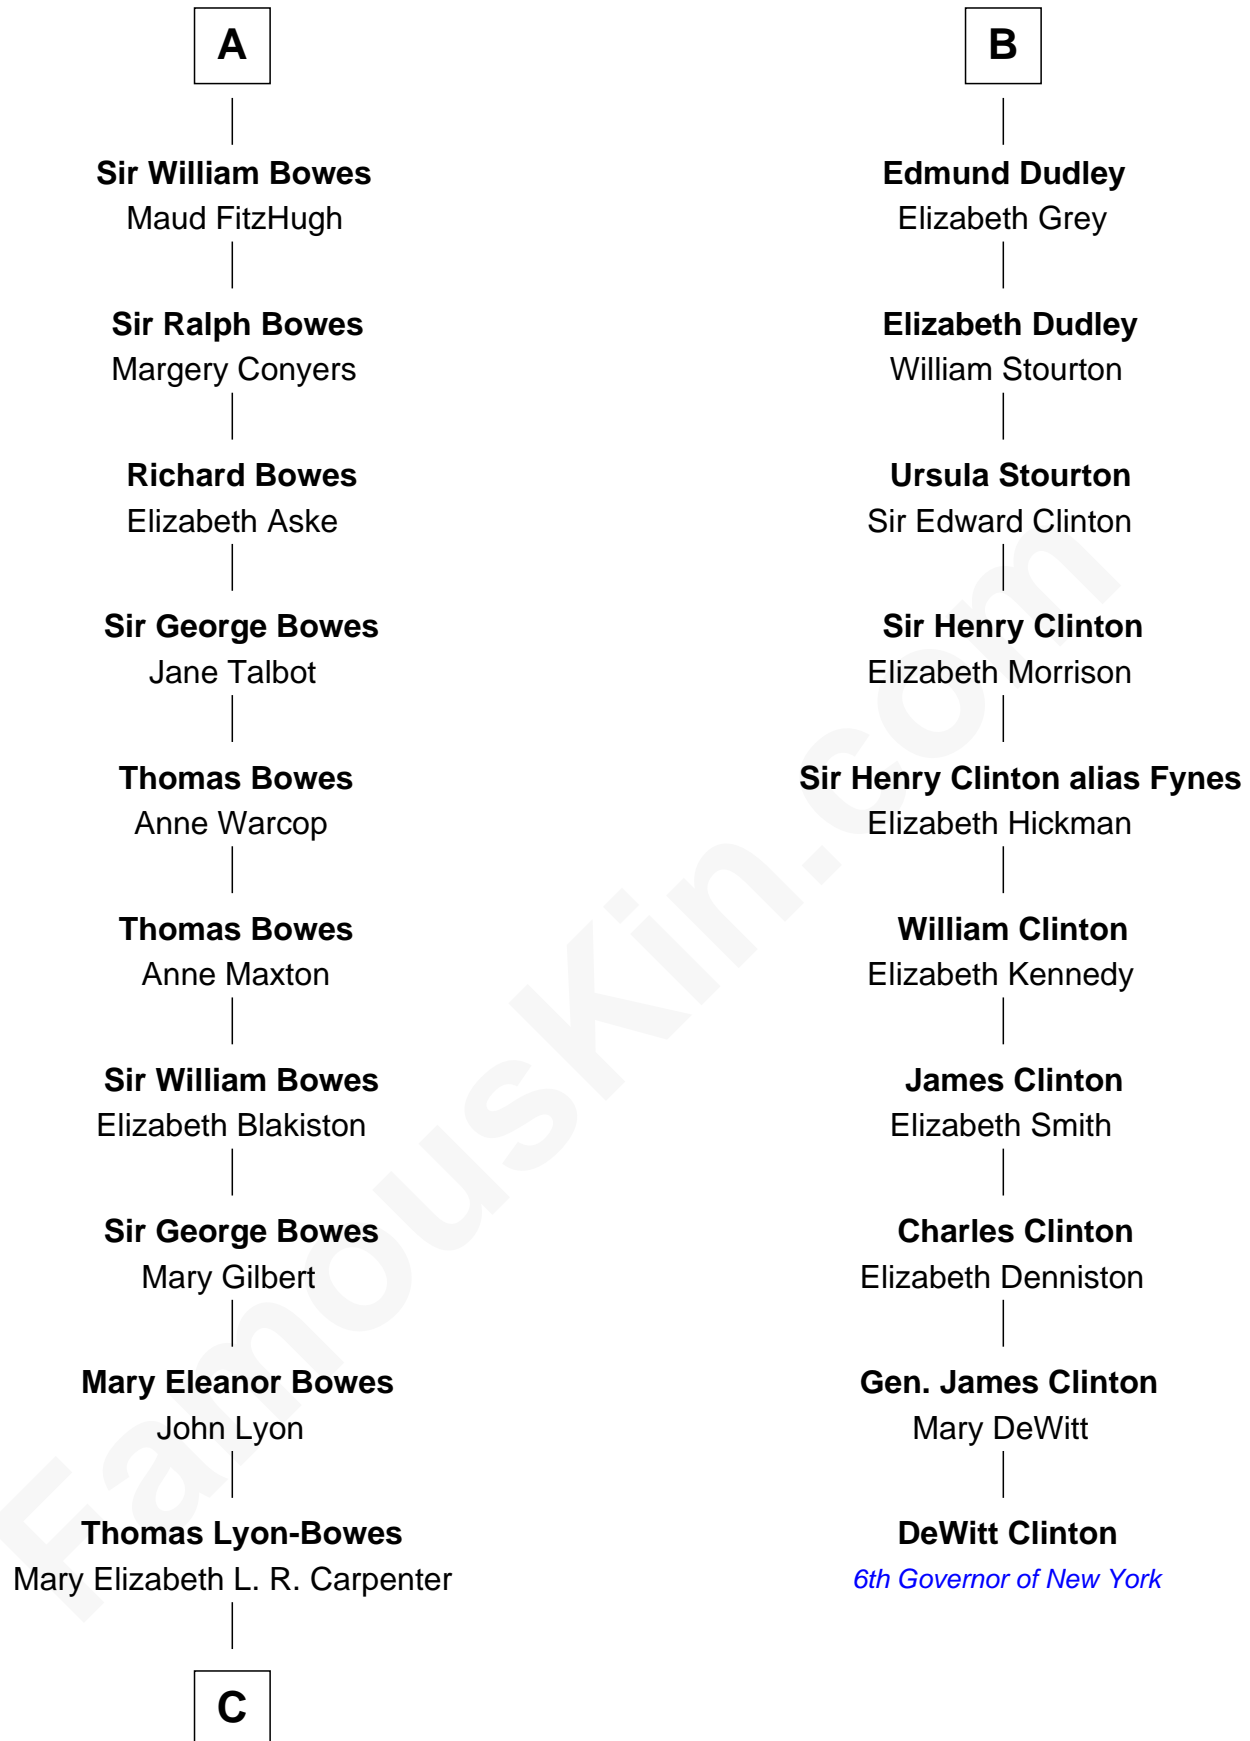

FamousKin.com Relationship Chart of

Queen Elizabeth II

Queen of the United Kingdom

16th cousin 5 times removed of

DeWitt Clinton

6th Governor of New York

Sir William de Ferrers

Agnes of Chester