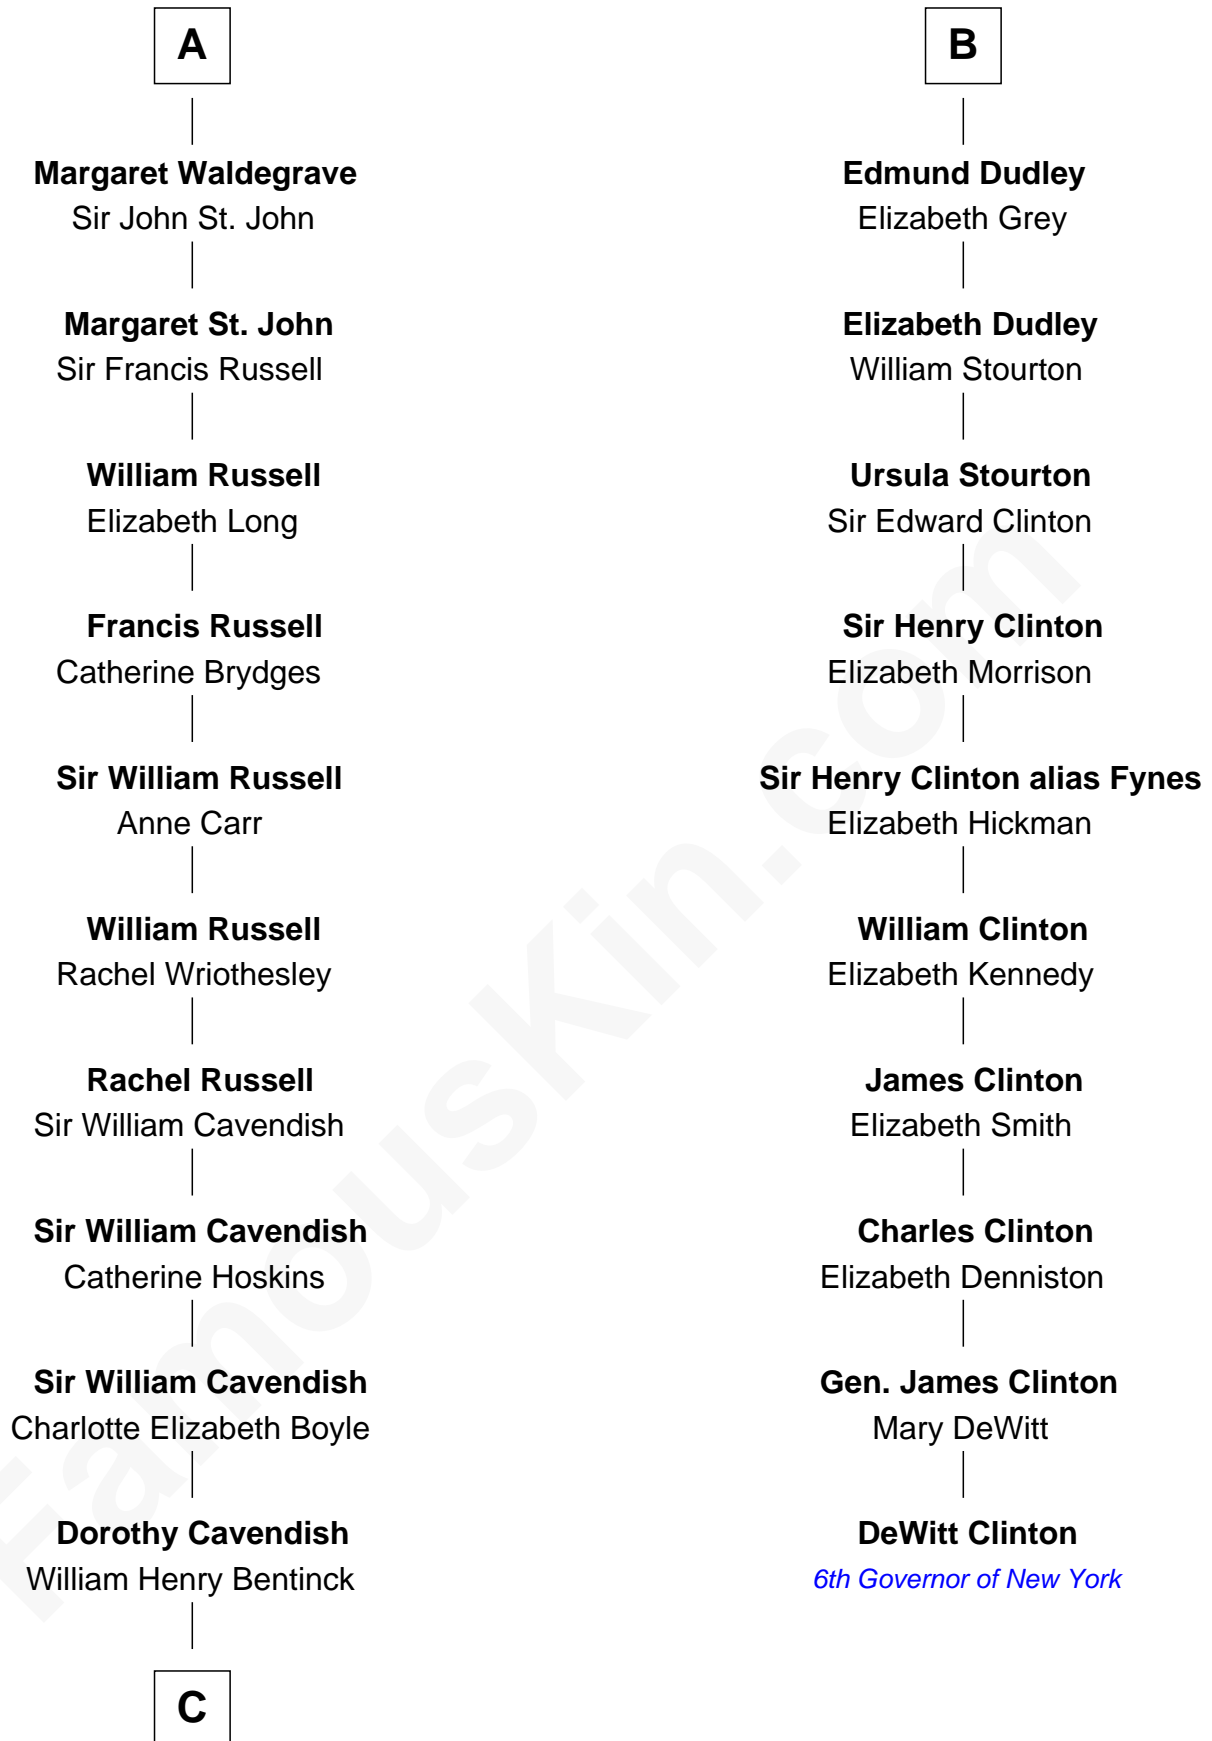

# FamousKin.com Relationship Chart of

**Queen Elizabeth II**

*Queen of the United Kingdom*

16th cousin 5 times removed of

**DeWitt Clinton**

*6th Governor of New York*

**Sir Hugh le Despencer**

Isabella de Beauchamp

**Margery Despencer**

Sir Roger Wentworth

**Henry Wentworth**

Elizabeth Howard

**Margery Wentworth**

Sir William Waldegrave

**A**

**Sir Philip le Despencer**

Constance Blount

**Sir John Sutton**

Elizabeth Berkeley

**Sir John Sutton Dudley**

Elizabeth Bramshot

**B**

**C**

**Charles Augustus Cavendish-Bentinck**

Anne Wellesley

**Rev. Charles William Cavendish-Bentinck**

Caroline Louisa Burnaby

**Cecilia Nina Cavendish-Bentinck**

Claude George Bowes-Lyon

**Elizabeth Bowes-Lyon**

George VI, King of the United Kingdom