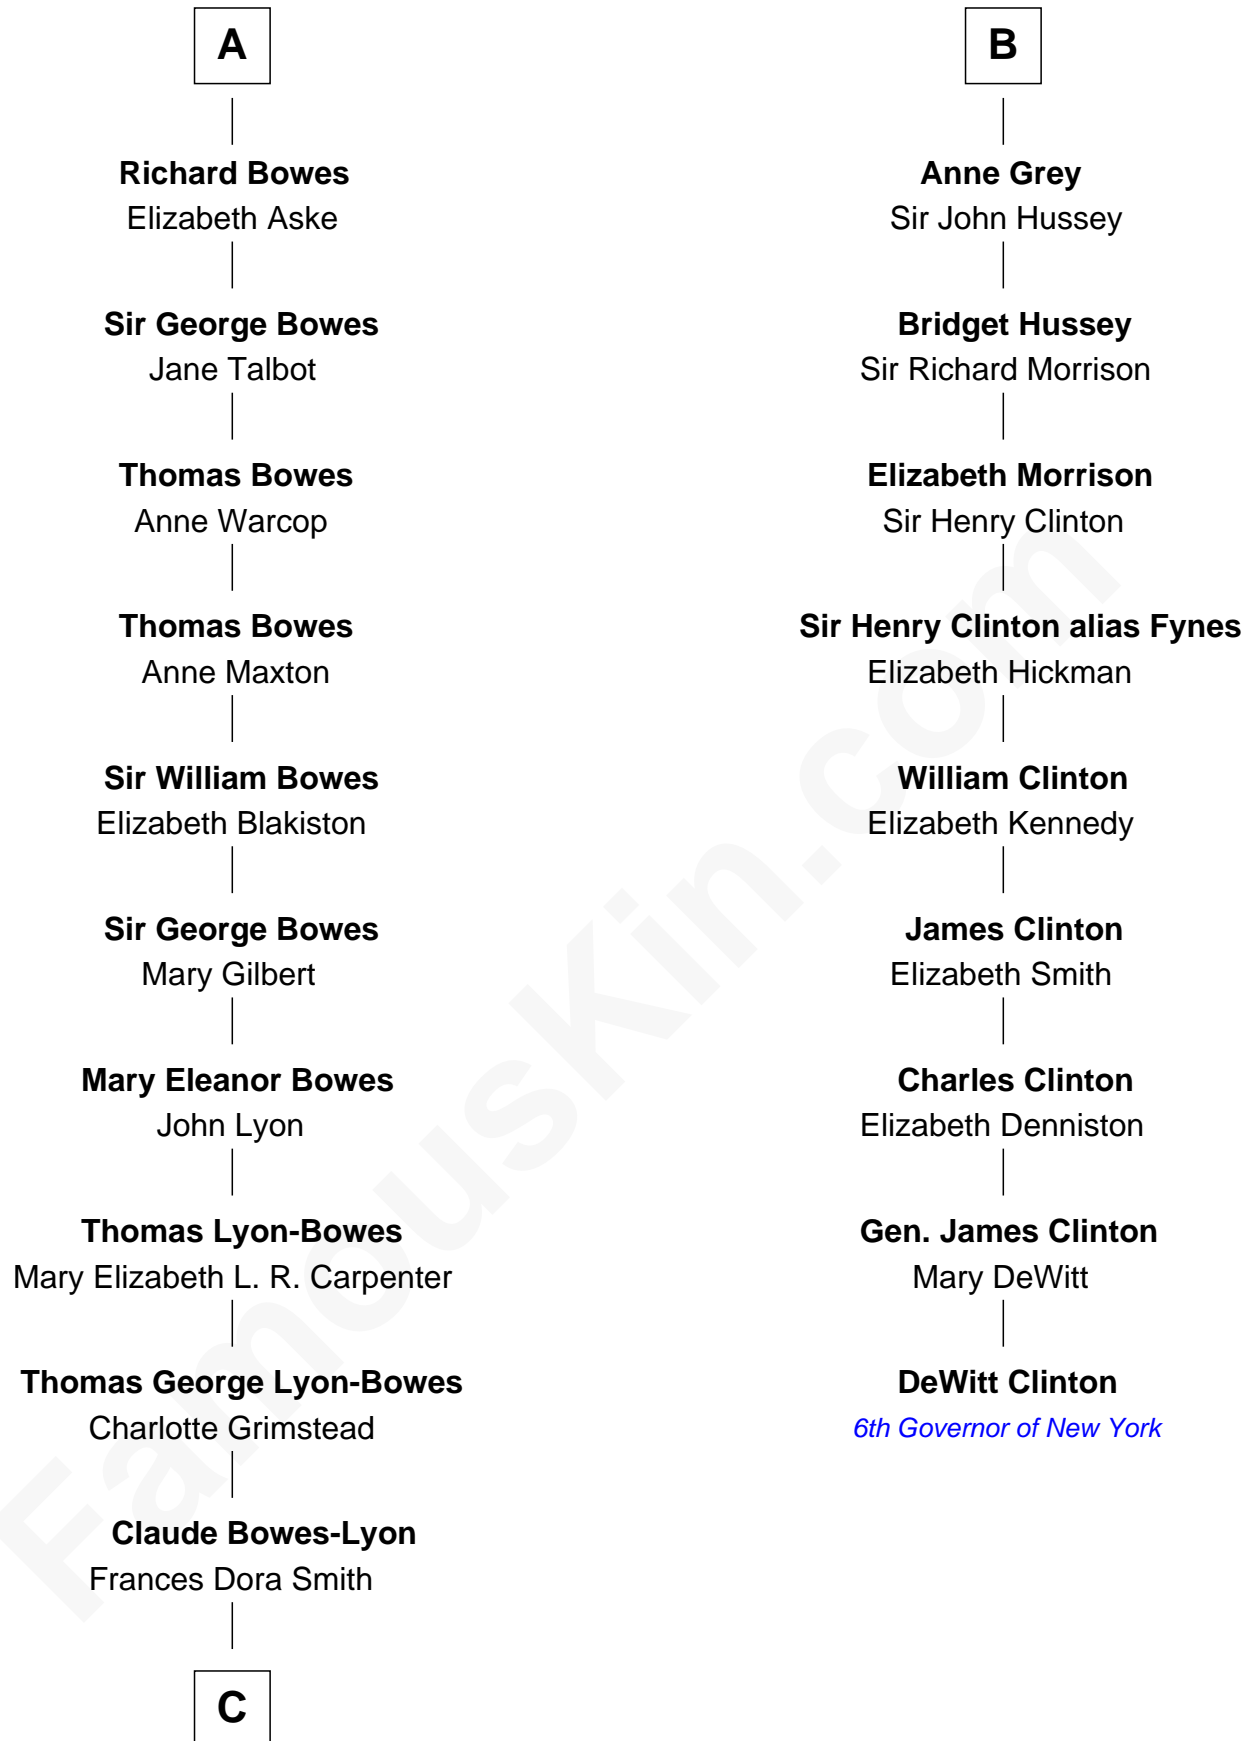

FamousKin.com Relationship Chart of

Queen Elizabeth II

Queen of the United Kingdom

15th cousin 4 times removed of

DeWitt Clinton

6th Governor of New York

Sir James de Audley

Ela Longespee

Eleanor Neville

Katherine Percy

Sir Edmund Grey

George Grey

Catherine Herbert

B

C

Claude George Bowes-Lyon
Cecilia Nina Cavendish-Bentinck