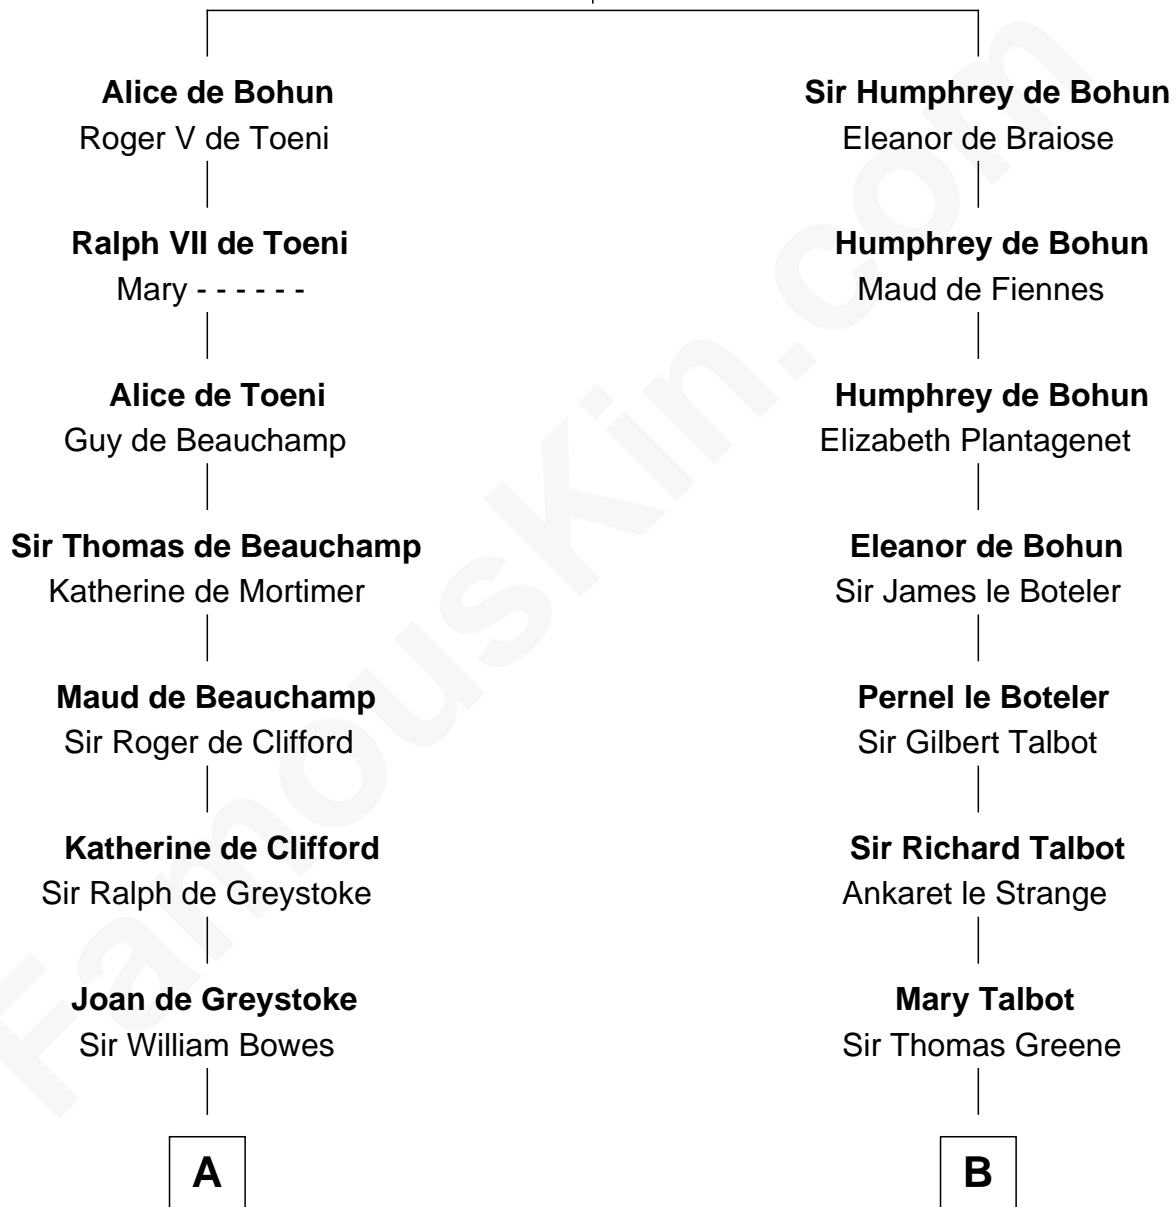

FamousKin.com Relationship Chart of

Queen Elizabeth II

Queen of the United Kingdom

16th cousin 5 times removed of

Jonathan Swift

Author of Gulliver's Travels

Sir Humphrey de Bohun

Maud of Eu

C

Thomas George Lyon-Bowes

Charlotte Grimstead

Claude Bowes-Lyon

Frances Dora Smith

Claude George Bowes-Lyon

Cecilia Nina Cavendish-Bentinck

Elizabeth Bowes-Lyon

George VI, King of the United Kingdom

Queen Elizabeth II

Queen of the United Kingdom

FamousKin.com