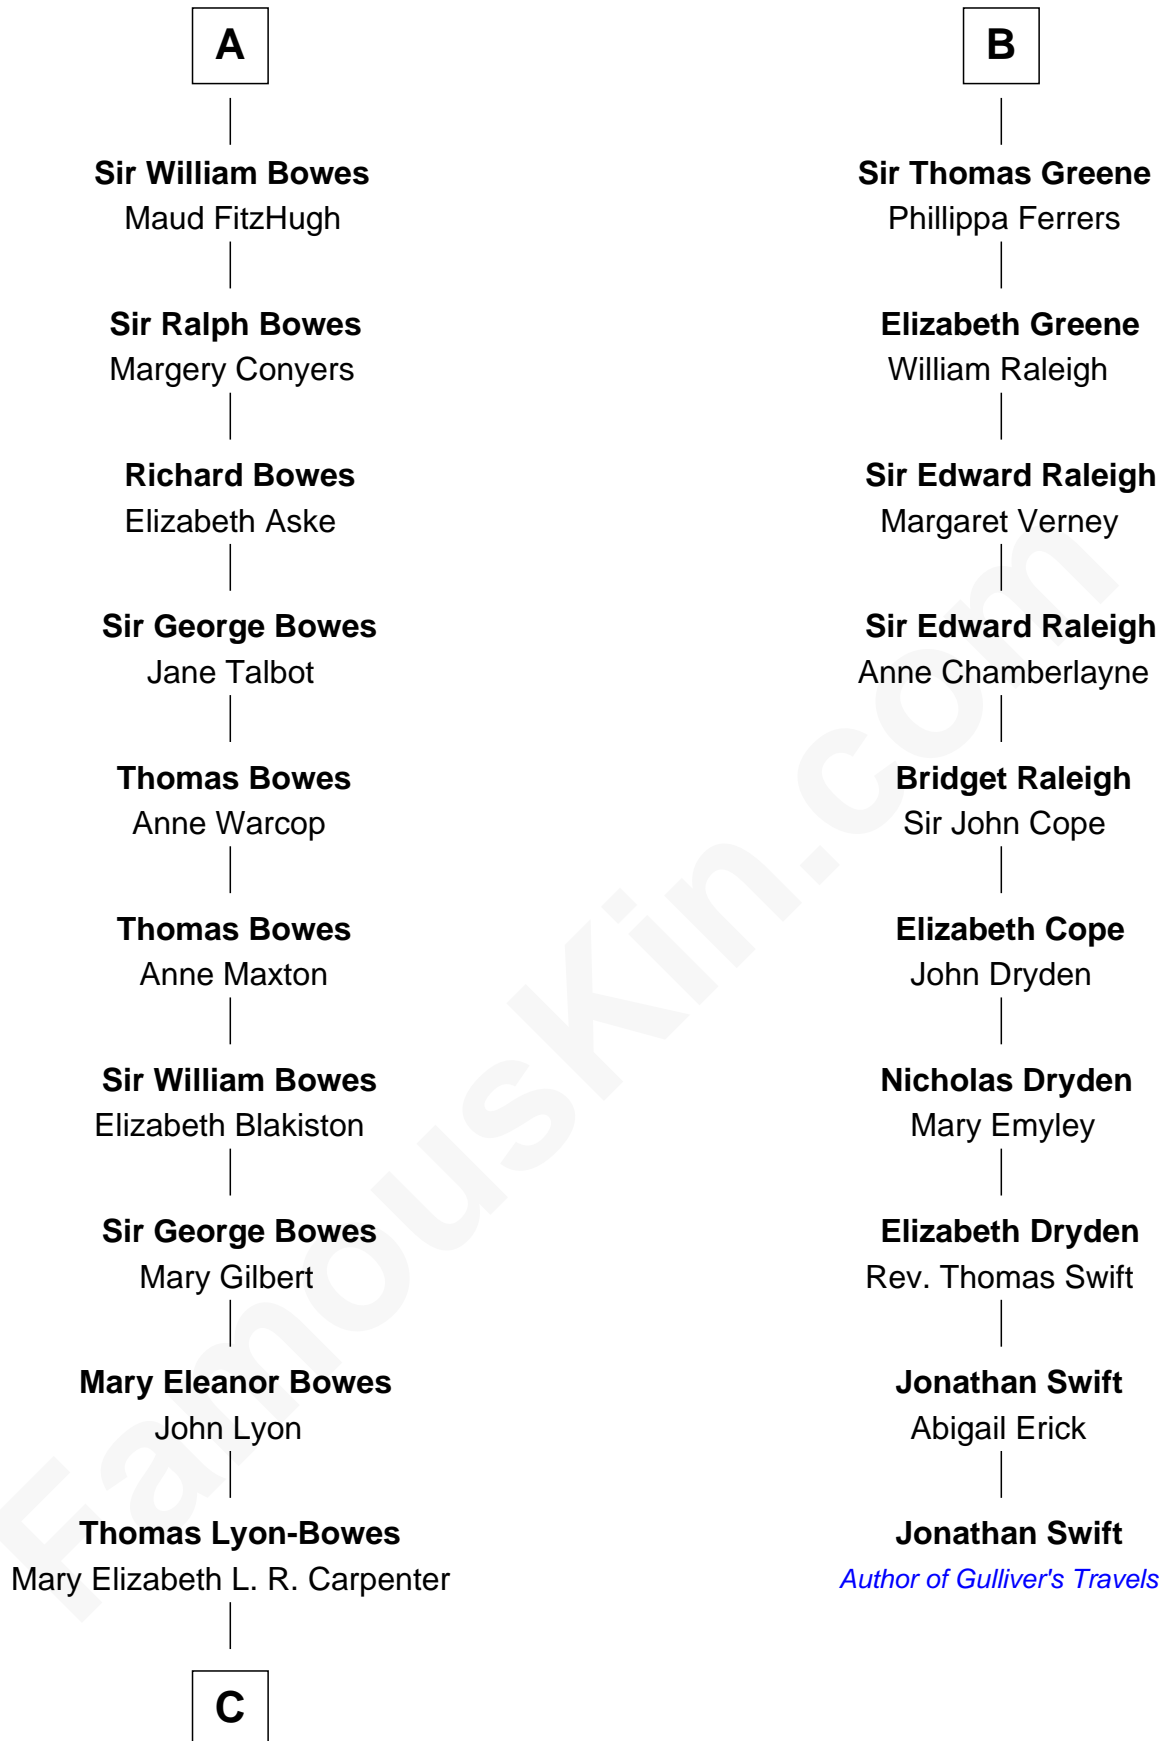

FamousKin.com Relationship Chart of

Queen Elizabeth II

Queen of the United Kingdom

16th cousin 5 times removed of

Jonathan Swift

Author of Gulliver's Travels

Sir Humphrey de Bohun

Maud of Eu