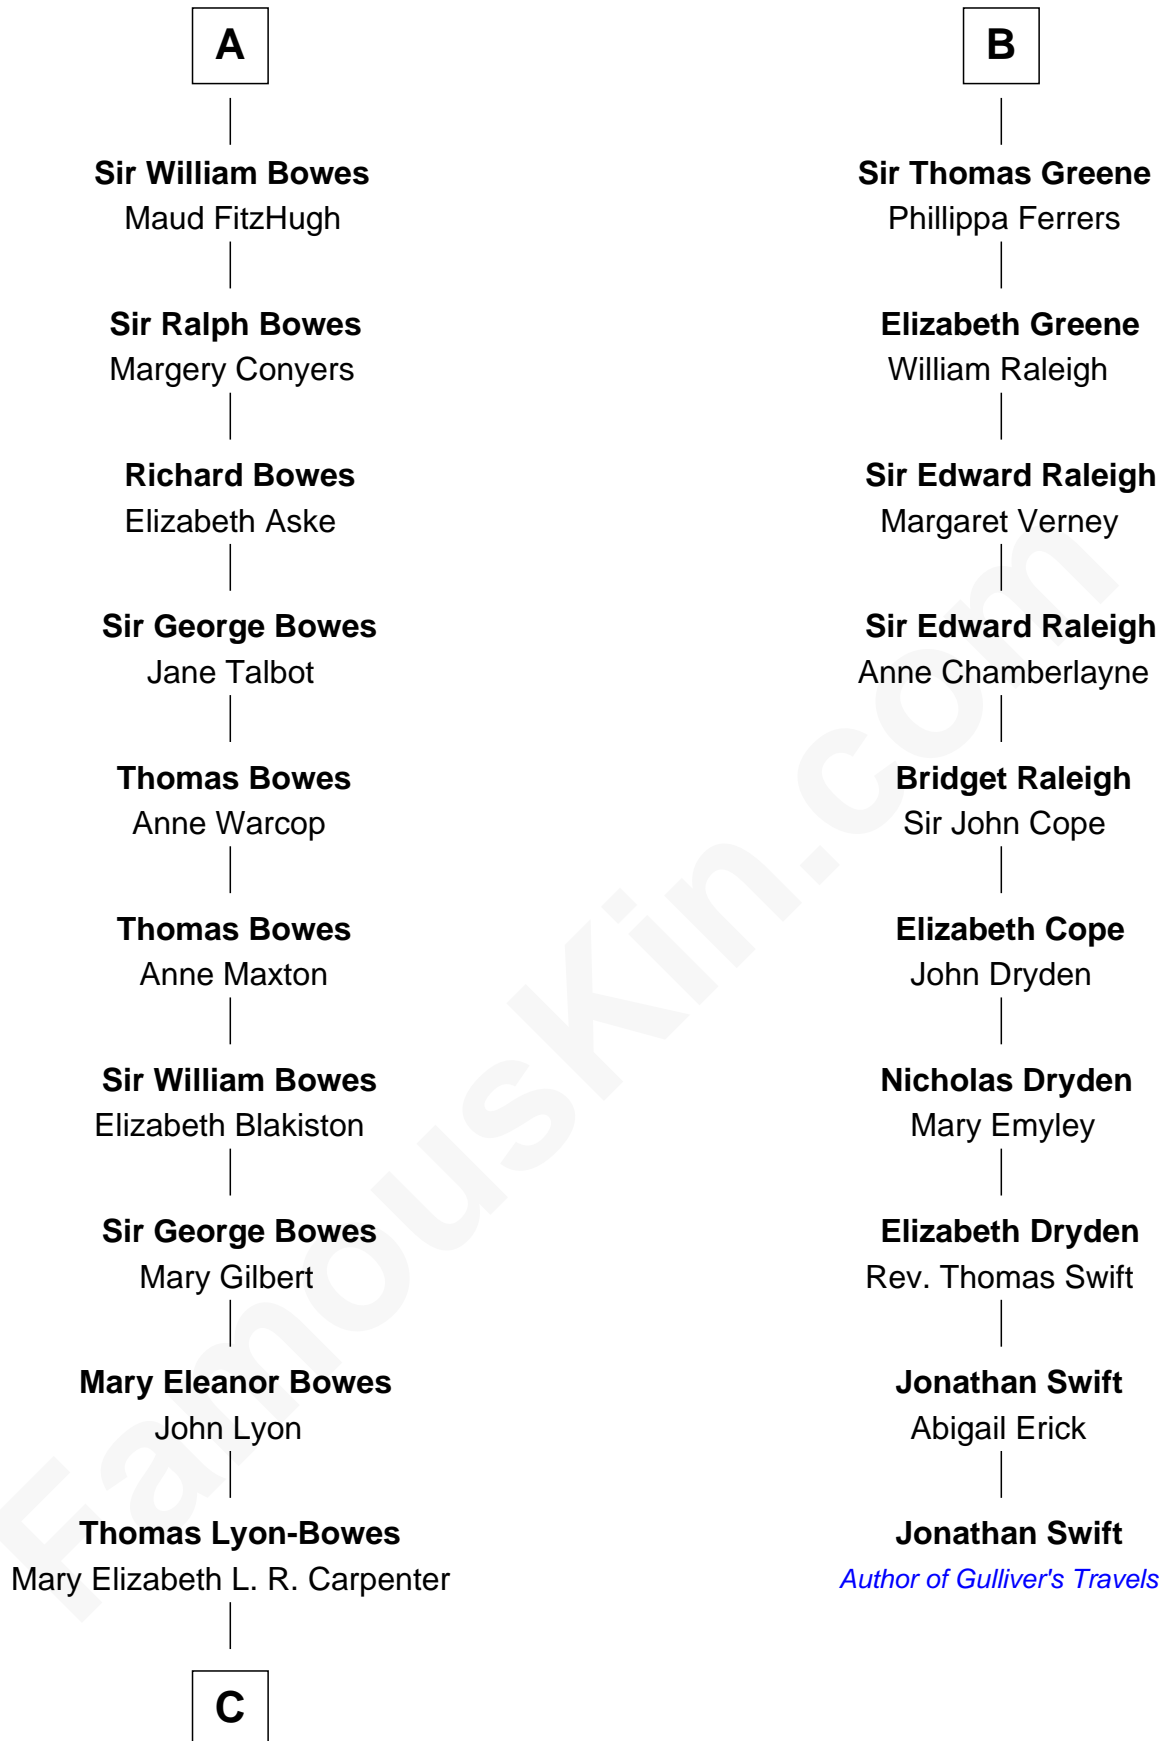

FamousKin.com

Relationship Chart of

Queen Elizabeth II

Queen of the United Kingdom

16th cousin 5 times removed of

Jonathan Swift

Author of Gulliver's Travels

Sir Geoffrey FitzPiers

Aveline de Clare

C

—
Thomas George Lyon-Bowes

Charlotte Grimstead

—
Claude Bowes-Lyon

Frances Dora Smith

—
Claude George Bowes-Lyon

Cecilia Nina Cavendish-Bentinck

—
Elizabeth Bowes-Lyon

George VI, King of the United Kingdom

—
Queen Elizabeth II

Queen of the United Kingdom

FamousKin.com