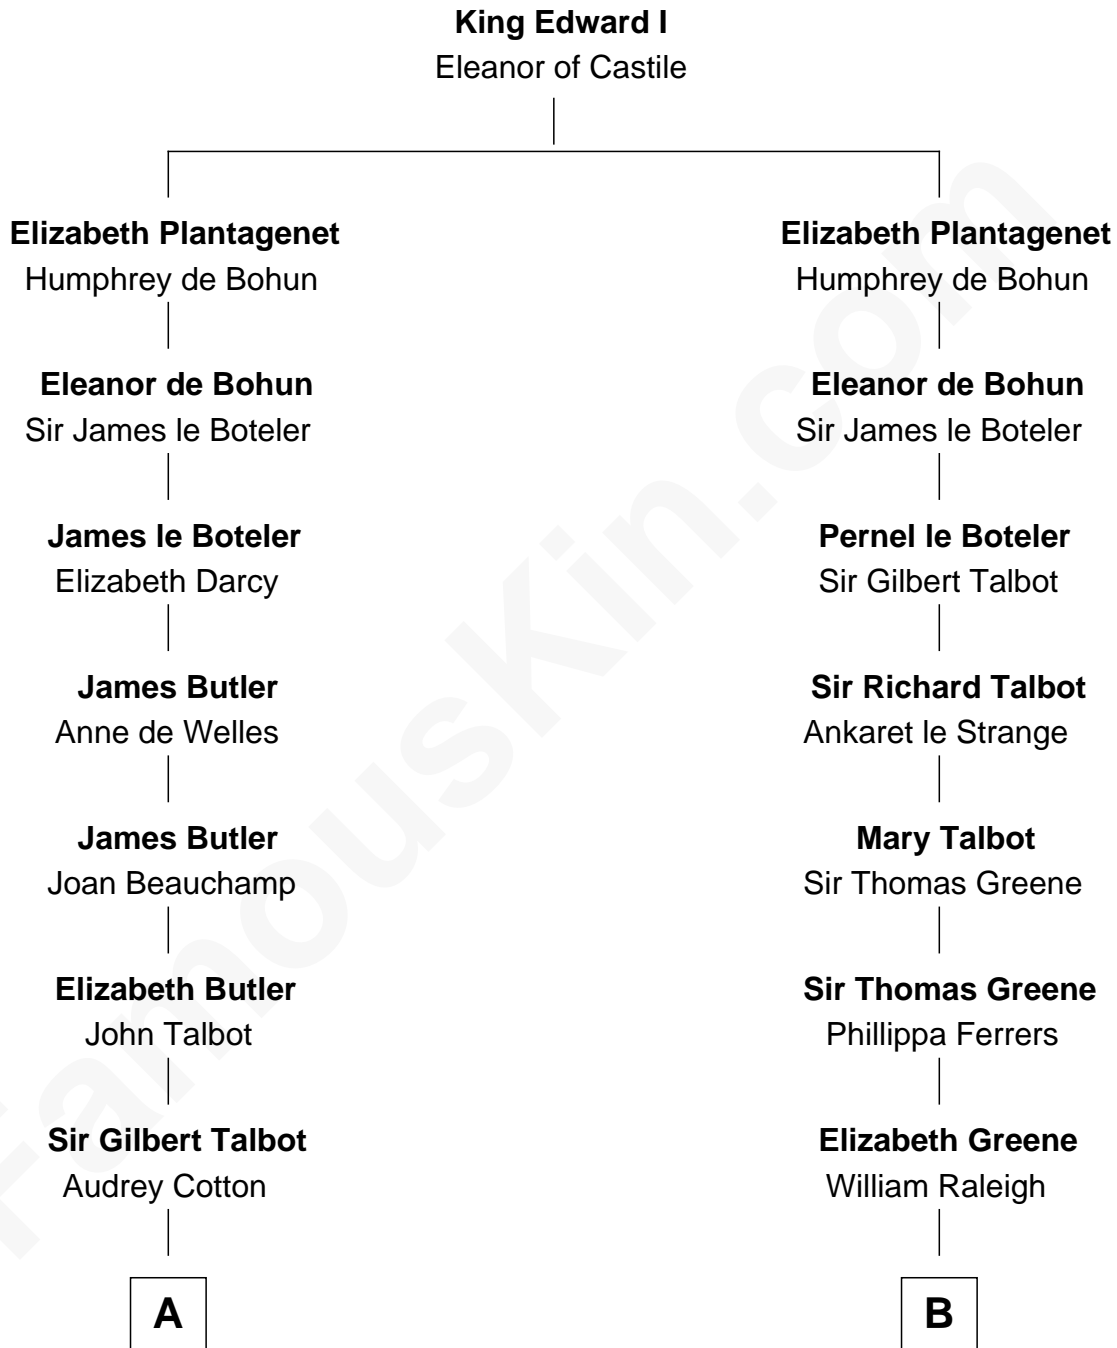

FamousKin.com

Relationship Chart of

Queen Elizabeth II

Queen of the United Kingdom

14th cousin 6 times removed of

Jonathan Swift

Author of Gulliver's Travels

C

—
Claude Bowes-Lyon

Frances Dora Smith

—
Claude George Bowes-Lyon

Cecilia Nina Cavendish-Bentinck

—
Elizabeth Bowes-Lyon

George VI, King of the United Kingdom

—
Queen Elizabeth II

Queen of the United Kingdom