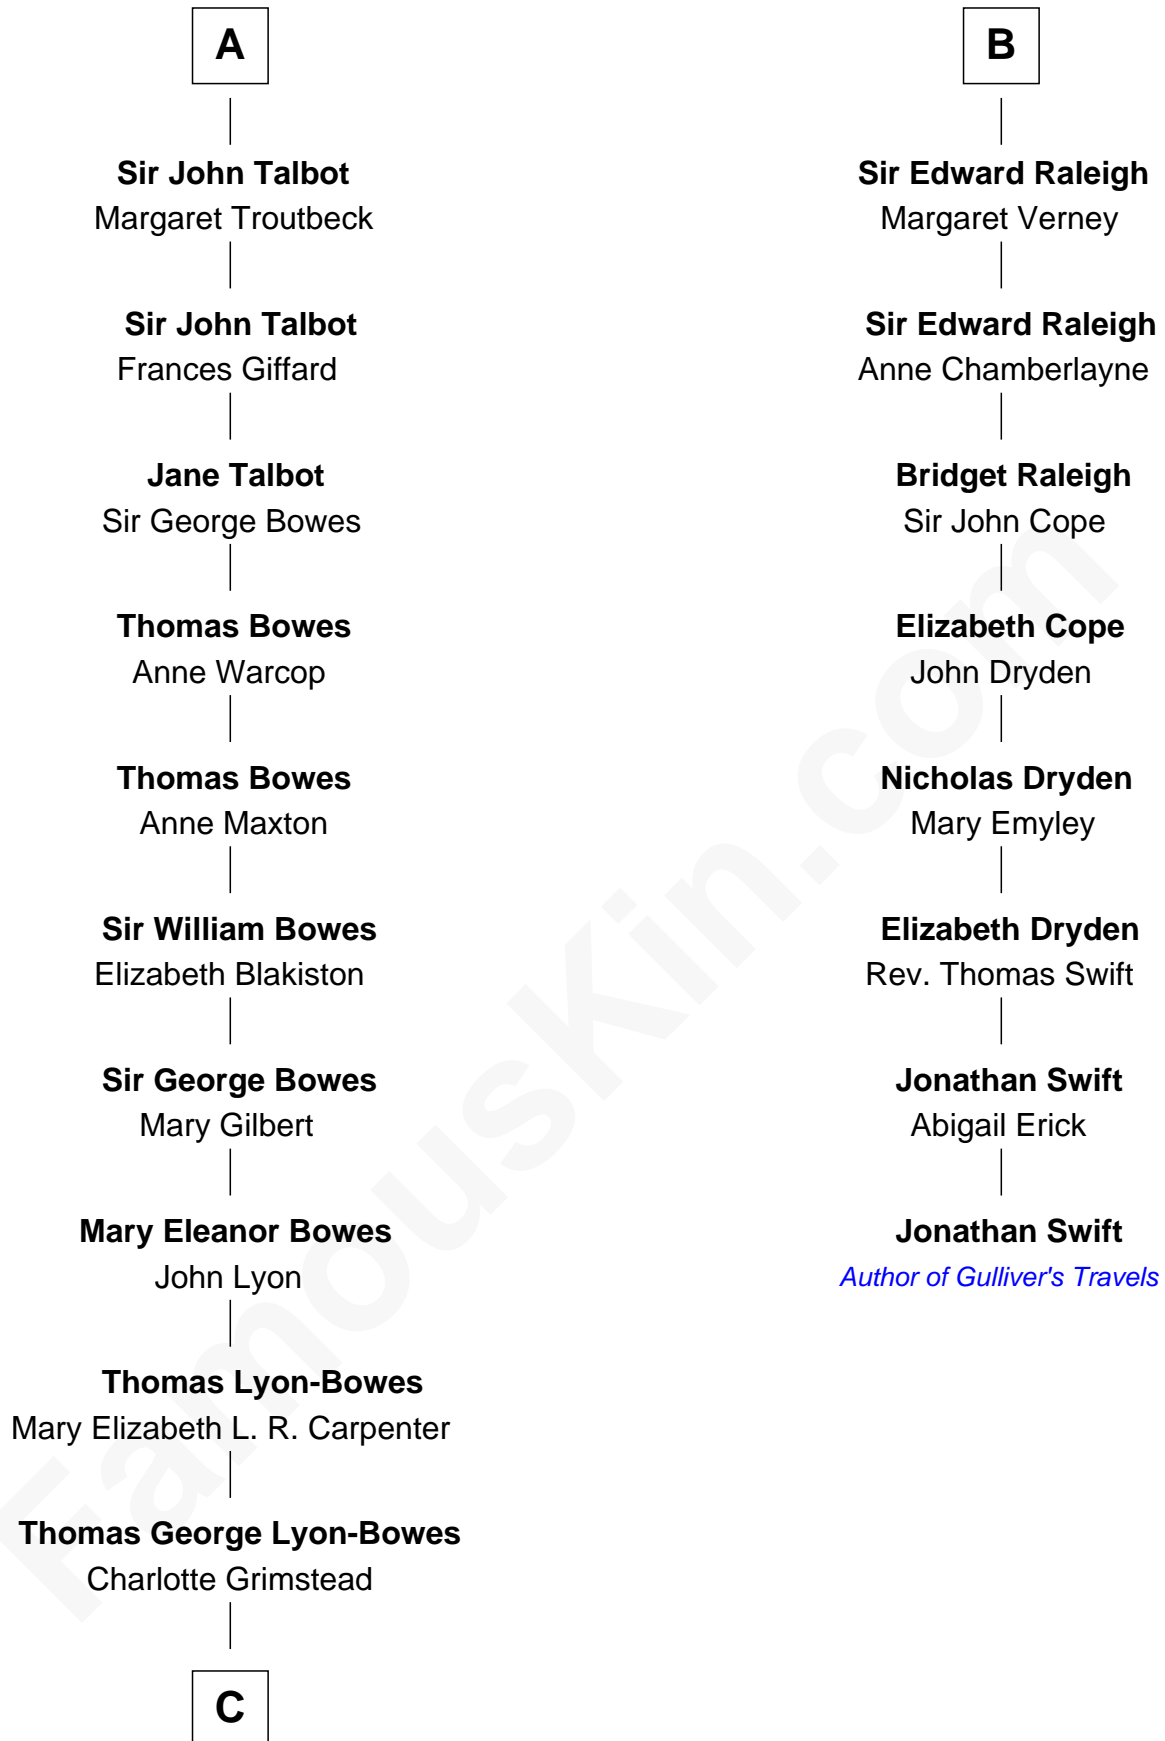

FamousKin.com

Relationship Chart of

Queen Elizabeth II

Queen of the United Kingdom

14th cousin 6 times removed of

Jonathan Swift

Author of Gulliver's Travels

C

—
Claude Bowes-Lyon

Frances Dora Smith

—
Claude George Bowes-Lyon

Cecilia Nina Cavendish-Bentinck

—
Elizabeth Bowes-Lyon

George VI, King of the United Kingdom

—
Queen Elizabeth II

Queen of the United Kingdom