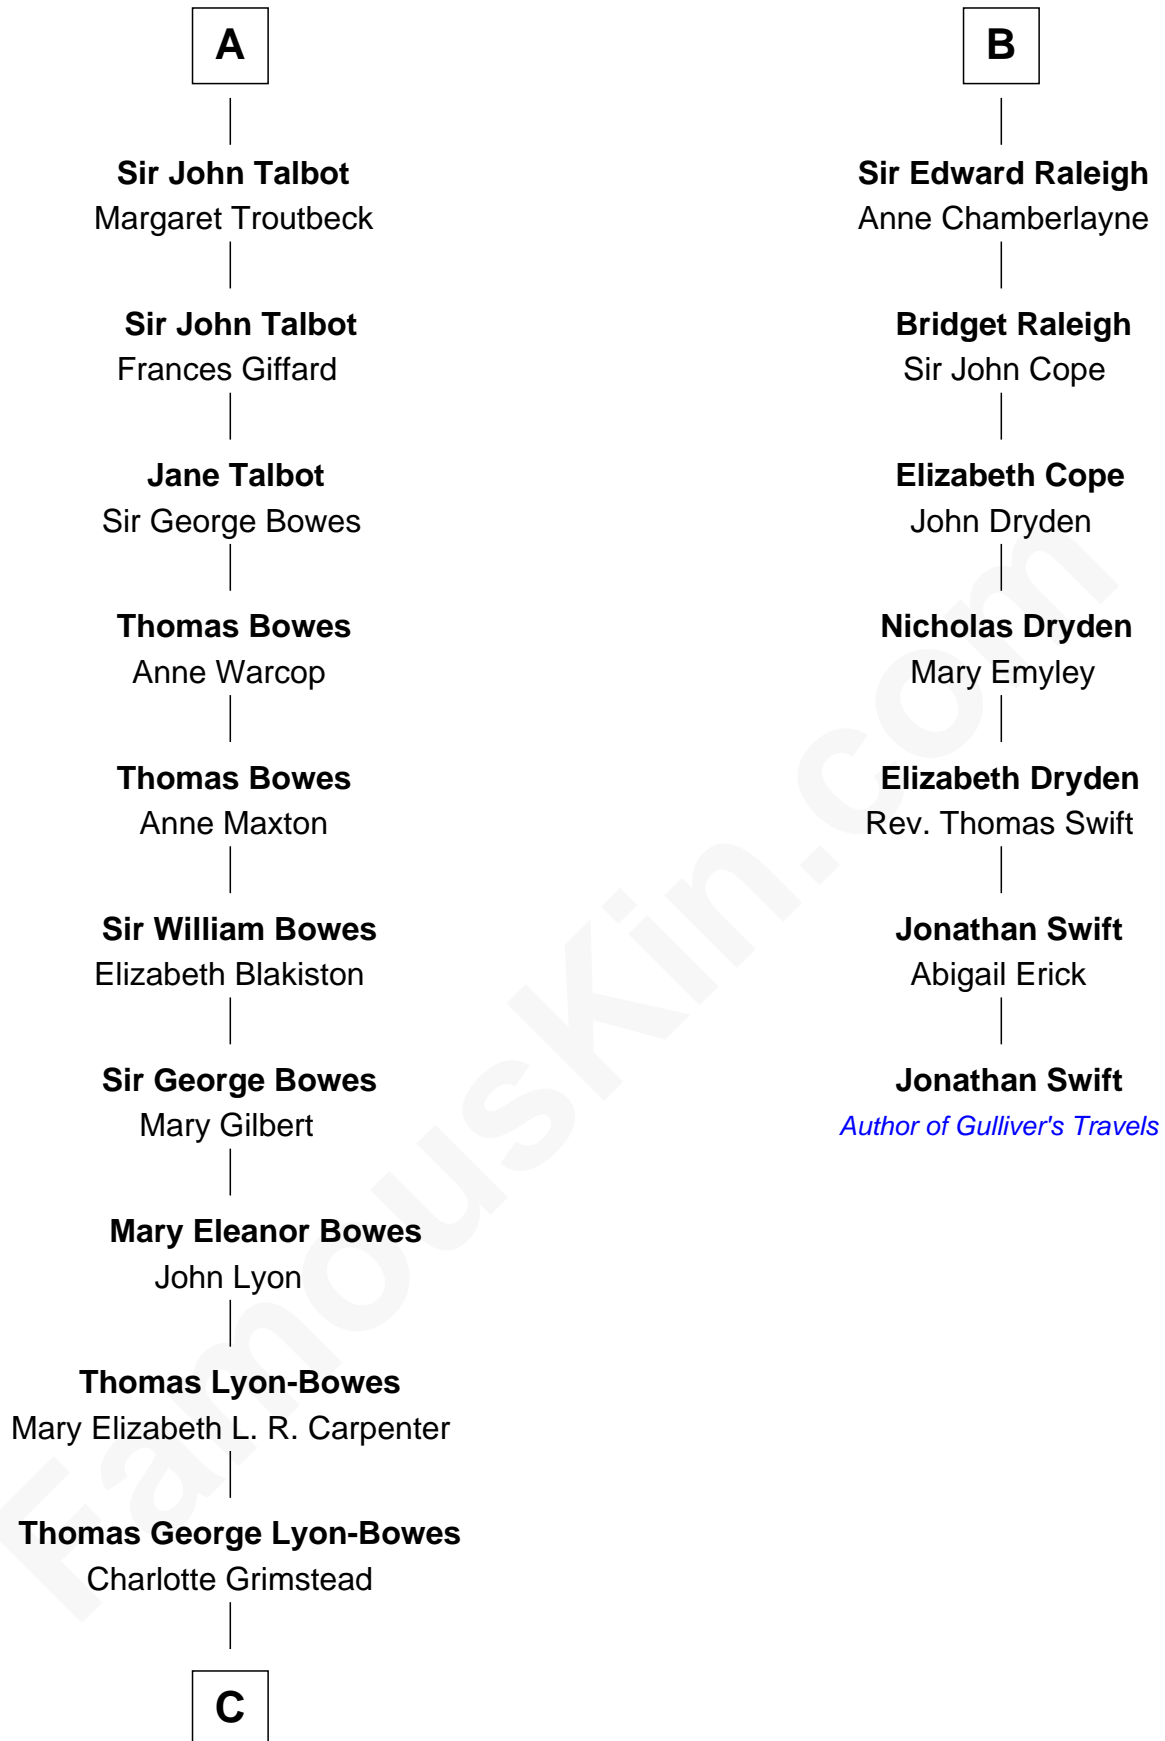

FamousKin.com Relationship Chart of

Queen Elizabeth II

Queen of the United Kingdom

13th cousin 7 times removed of

Jonathan Swift

Author of Gulliver's Travels

C

—
Claude Bowes-Lyon

Frances Dora Smith

—
Claude George Bowes-Lyon

Cecilia Nina Cavendish-Bentinck

—
Elizabeth Bowes-Lyon

George VI, King of the United Kingdom

—
Queen Elizabeth II

Queen of the United Kingdom

FamousKin.com