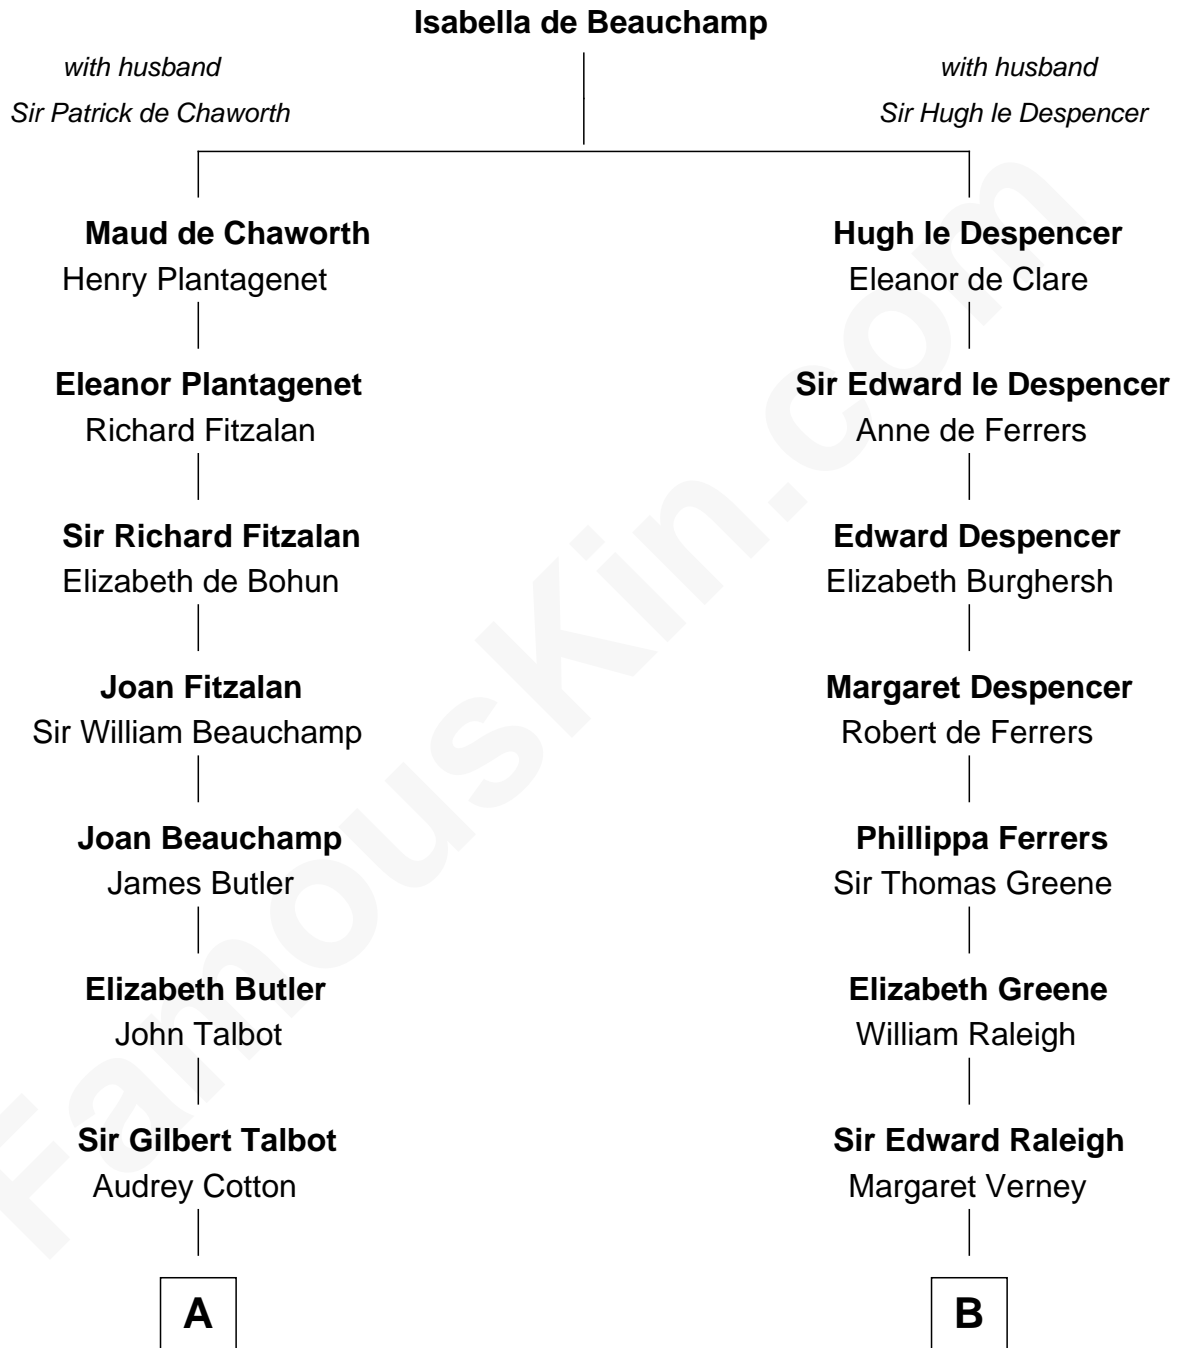

FamousKin.com Relationship Chart of

Queen Elizabeth II

Queen of the United Kingdom

13th cousin 7 times removed of

Jonathan Swift

Author of Gulliver's Travels

C

—
Claude Bowes-Lyon

Frances Dora Smith

—
Claude George Bowes-Lyon

Cecilia Nina Cavendish-Bentinck

—
Elizabeth Bowes-Lyon

George VI, King of the United Kingdom

—
Queen Elizabeth II

Queen of the United Kingdom

FamousKin.com