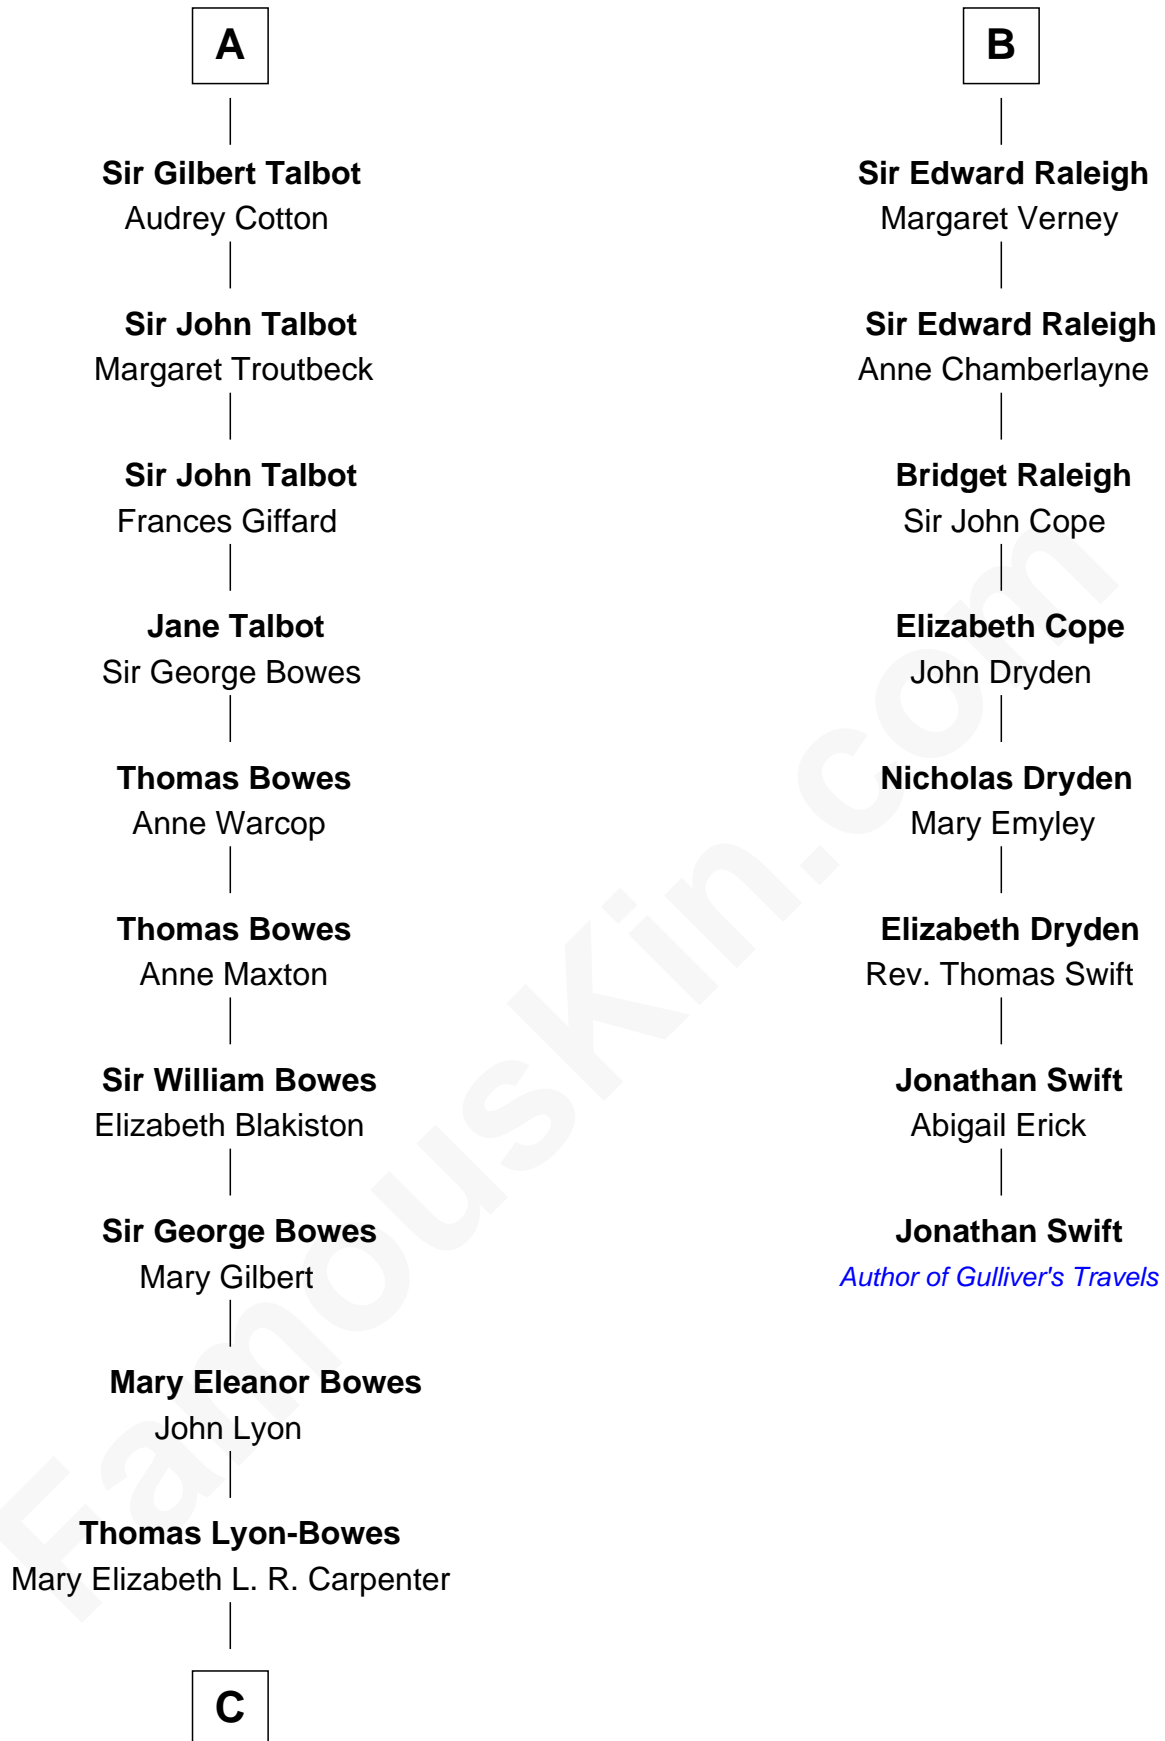

FamousKin.com Relationship Chart of

Queen Elizabeth II

Queen of the United Kingdom

14th cousin 7 times removed of

Jonathan Swift

Author of Gulliver's Travels

C

—
Thomas George Lyon-Bowes

Charlotte Grimstead

—
Claude Bowes-Lyon

Frances Dora Smith

—
Claude George Bowes-Lyon

Cecilia Nina Cavendish-Bentinck

—
Elizabeth Bowes-Lyon

George VI, King of the United Kingdom

—
Queen Elizabeth II

Queen of the United Kingdom

FamousKin.com