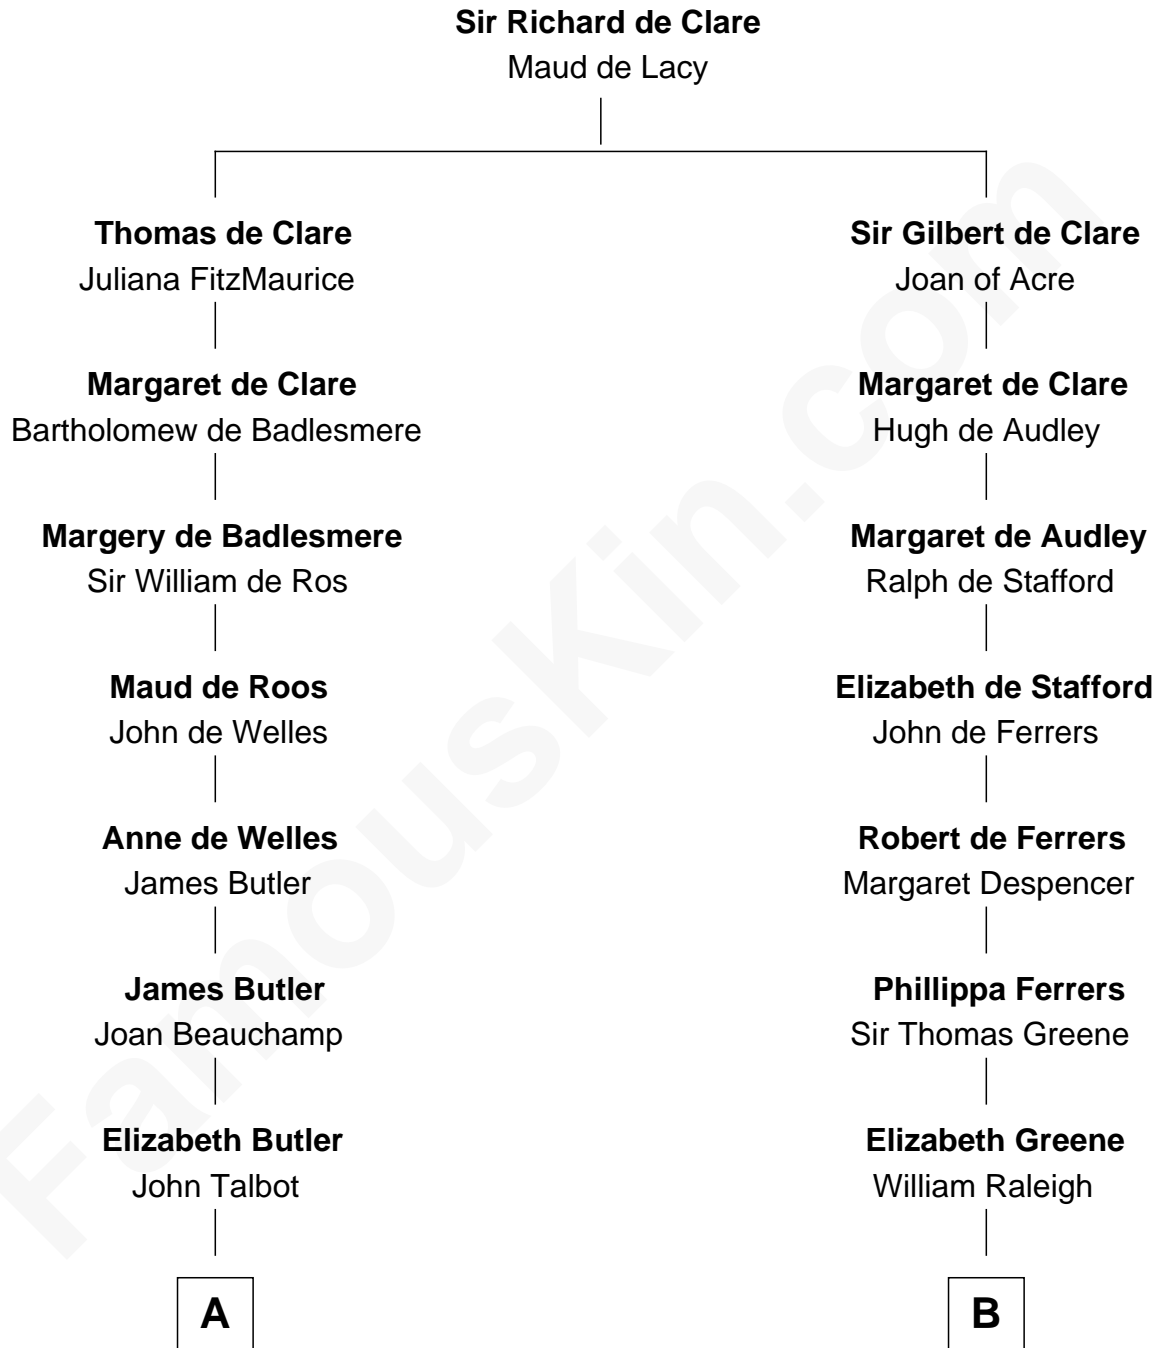

FamousKin.com Relationship Chart of

Queen Elizabeth II

Queen of the United Kingdom

14th cousin 7 times removed of

Jonathan Swift

Author of Gulliver's Travels

C

—
Thomas George Lyon-Bowes

Charlotte Grimstead

—
Claude Bowes-Lyon

Frances Dora Smith

—
Claude George Bowes-Lyon

Cecilia Nina Cavendish-Bentinck

—
Elizabeth Bowes-Lyon

George VI, King of the United Kingdom

—
Queen Elizabeth II

Queen of the United Kingdom

FamousKin.com