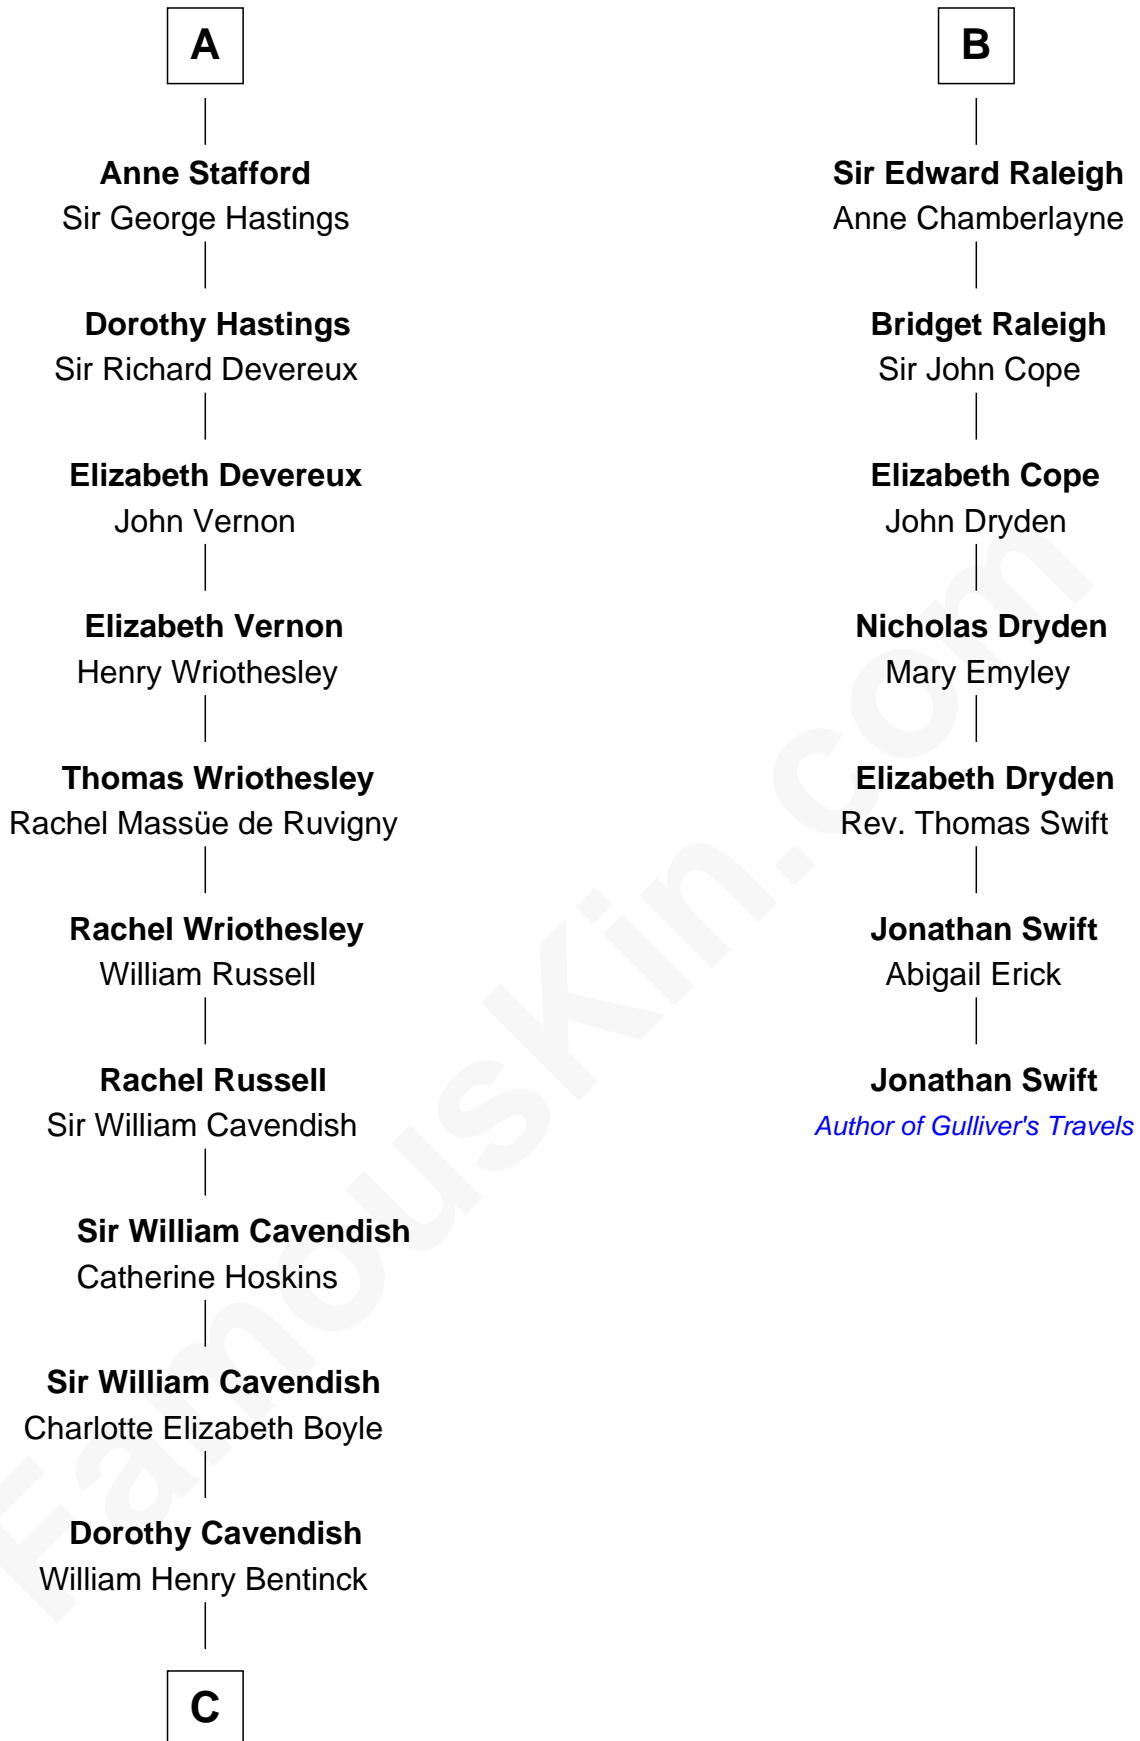

## Relationship Chart of

### Queen Elizabeth II

*Queen of the United Kingdom*

13th cousin 8 times removed of

**Jonathan Swift**

*Author of Gulliver's Travels*

**Sir Gilbert de Clare**

Joan of Acre

**C**

George VI, King of the United Kingdom

**Queen Elizabeth II**

*Queen of the United Kingdom*