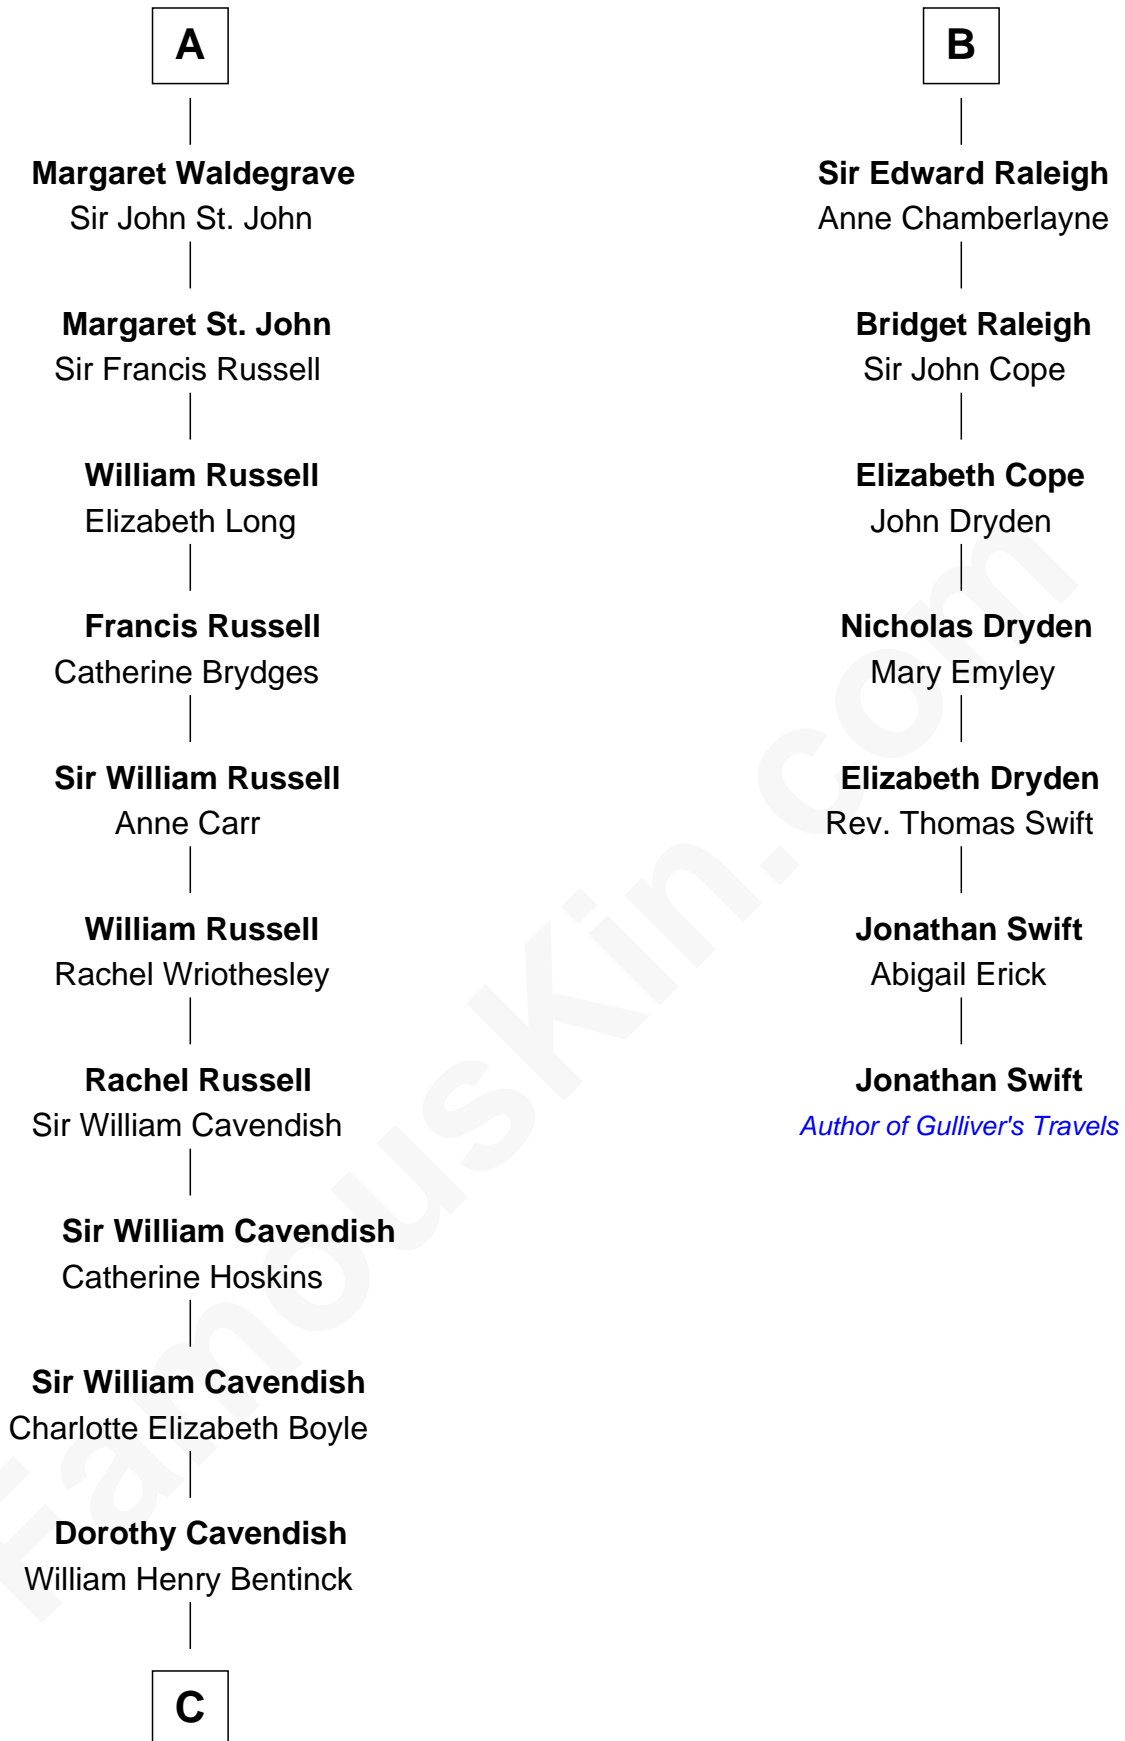

# FamousKin.com Relationship Chart of

**Queen Elizabeth II**

*Queen of the United Kingdom*

13th cousin 8 times removed of

**Jonathan Swift**

*Author of Gulliver's Travels*

**Sir Hugh le Despencer**

Isabella de Beauchamp

**Margery Despencer**

Sir Roger Wentworth

**Henry Wentworth**

Elizabeth Howard

**Margery Wentworth**

Sir William Waldegrave

**A**

**Hugh le Despencer**

Sir Thomas Greene

**Elizabeth Greene**

William Raleigh

**Sir Edward Raleigh**

Margaret Verney

**B**

**C**

**Charles Augustus Cavendish-Bentinck**

Anne Wellesley

**Rev. Charles William Cavendish-Bentinck**

Caroline Louisa Burnaby

**Cecilia Nina Cavendish-Bentinck**

Claude George Bowes-Lyon

**Elizabeth Bowes-Lyon**

George VI, King of the United Kingdom