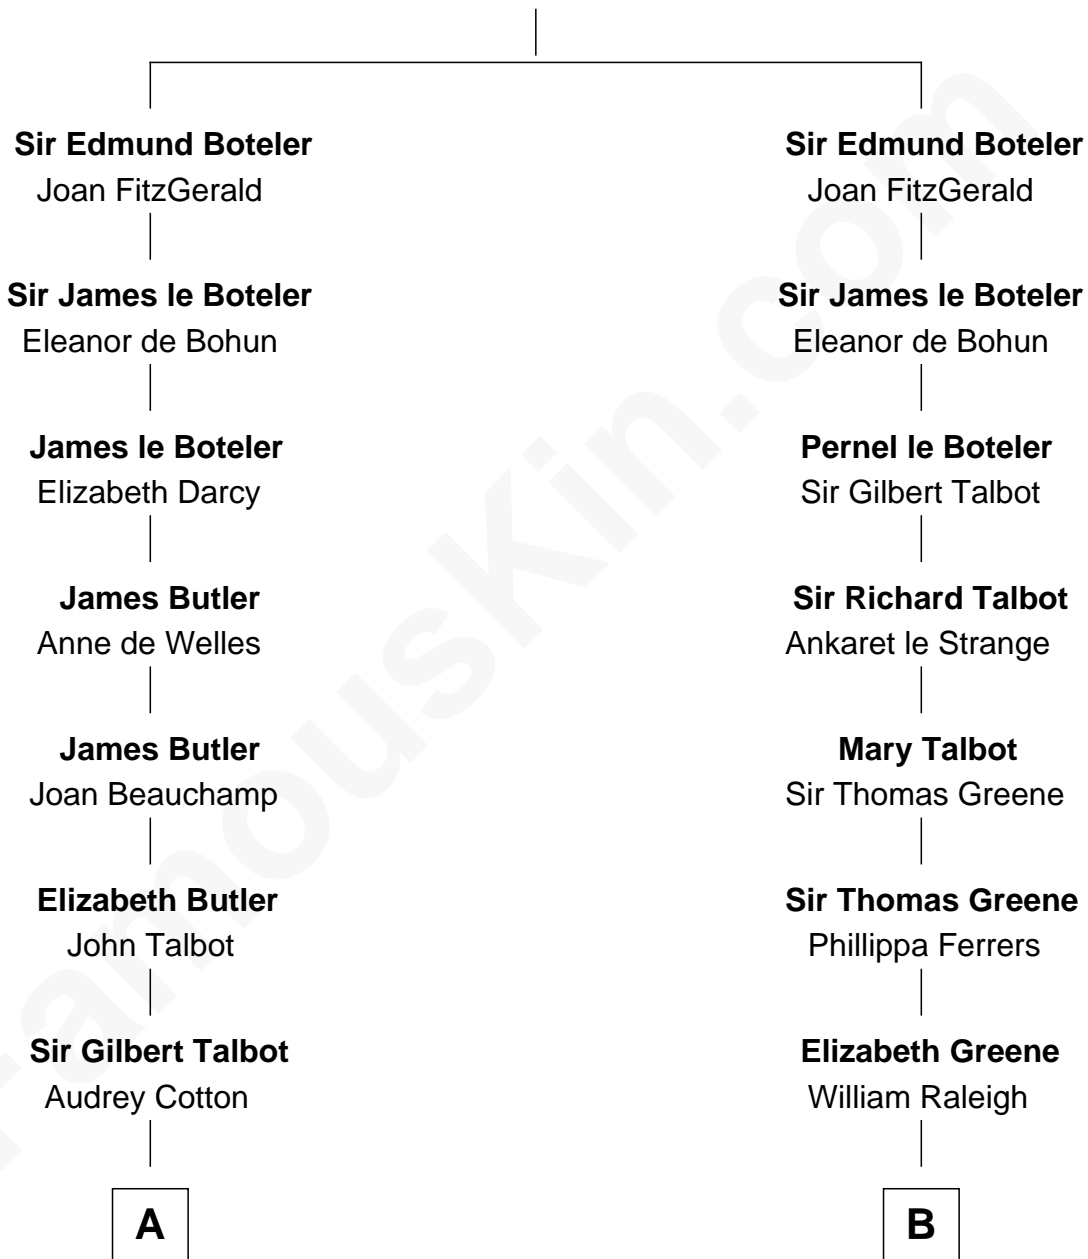

# FamousKin.com Relationship Chart of

**Queen Elizabeth II**

*Queen of the United Kingdom*

14th cousin 6 times removed of

**Jonathan Swift**

*Author of Gulliver's Travels*

**Thebaud le Boteler**

Joan FitzJohn

**C**

—  
**Claude Bowes-Lyon**

Frances Dora Smith

—  
**Claude George Bowes-Lyon**

Cecilia Nina Cavendish-Bentinck

—  
**Elizabeth Bowes-Lyon**

George VI, King of the United Kingdom

—  
**Queen Elizabeth II**

*Queen of the United Kingdom*

FamousKin.com