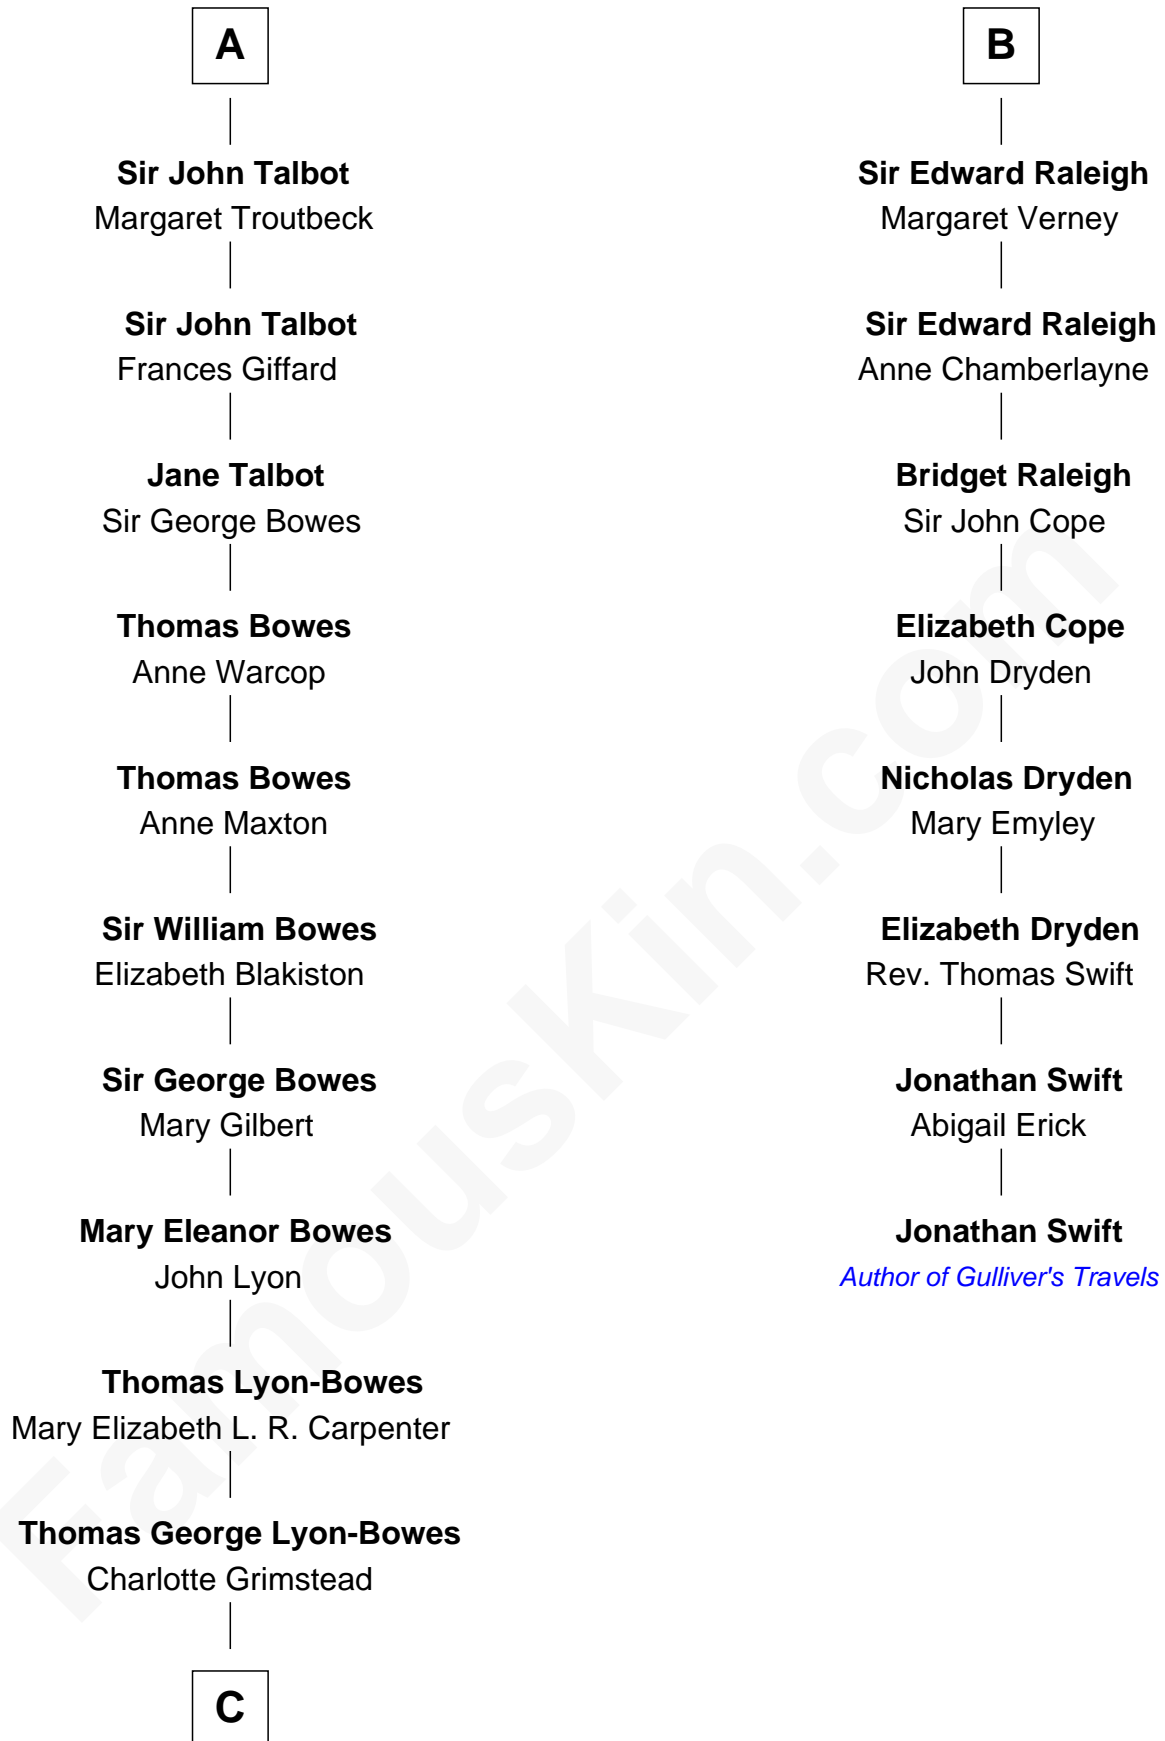

# FamousKin.com Relationship Chart of

**Queen Elizabeth II**

*Queen of the United Kingdom*

14th cousin 6 times removed of

**Jonathan Swift**

*Author of Gulliver's Travels*

**Thebaud le Boteler**

Joan FitzJohn

**C**

—  
**Claude Bowes-Lyon**

Frances Dora Smith

—  
**Claude George Bowes-Lyon**

Cecilia Nina Cavendish-Bentinck

—  
**Elizabeth Bowes-Lyon**

George VI, King of the United Kingdom

—  
**Queen Elizabeth II**

*Queen of the United Kingdom*

FamousKin.com