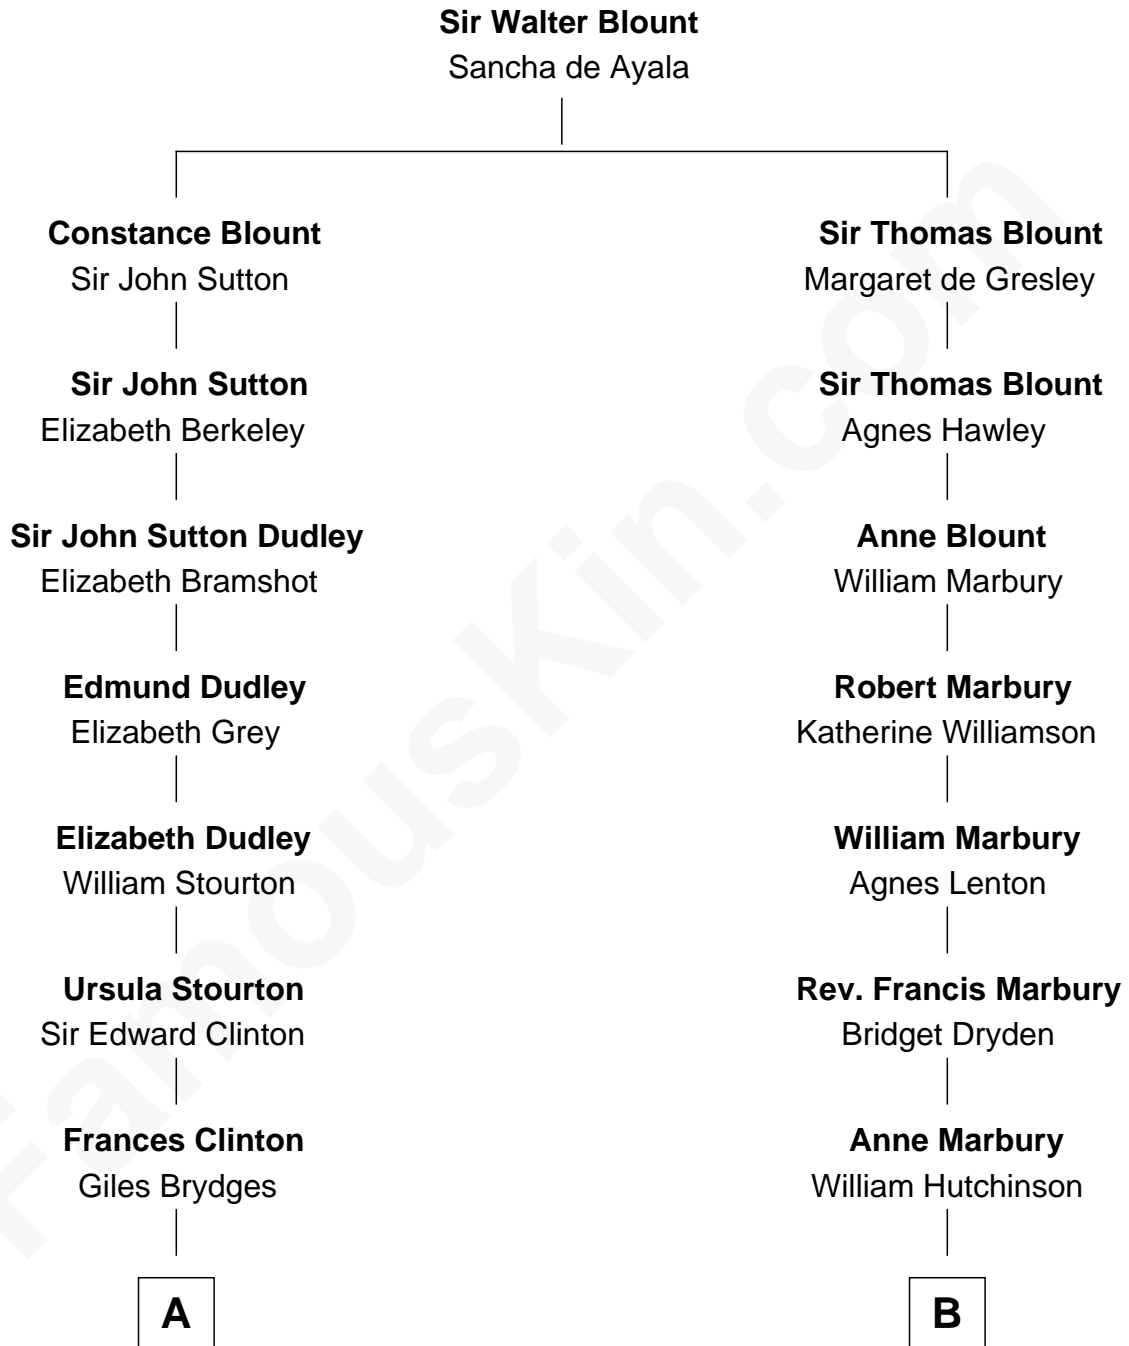

FamousKin.com Relationship Chart of

Queen Elizabeth II

Queen of the United Kingdom

17th cousin 1 time removed of

Erskine Childers

4th President of Ireland

A

Catherine Brydges

Francis Russell

Sir William Russell

Anne Carr

William Russell

Rachel Wriothesley

Rachel Russell

Sir William Cavendish

Sir William Cavendish