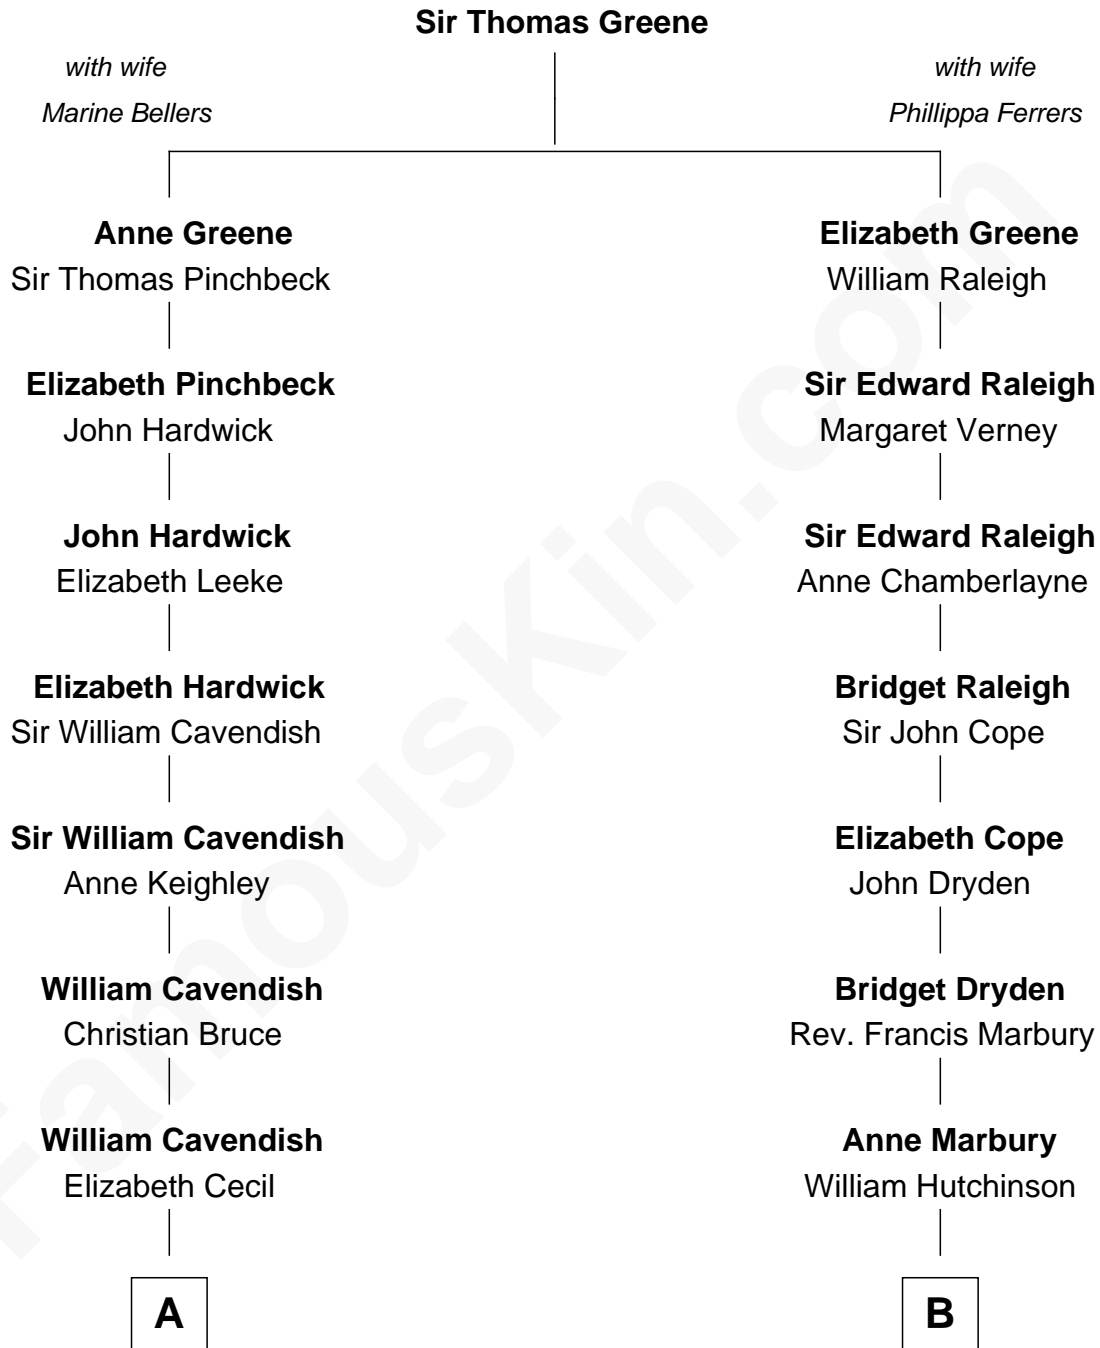

FamousKin.com Relationship Chart of

Queen Elizabeth II

Queen of the United Kingdom

16th cousin 1 time removed of

Erskine Childers

4th President of Ireland

Elizabeth II photo by [Eric Draper](#)