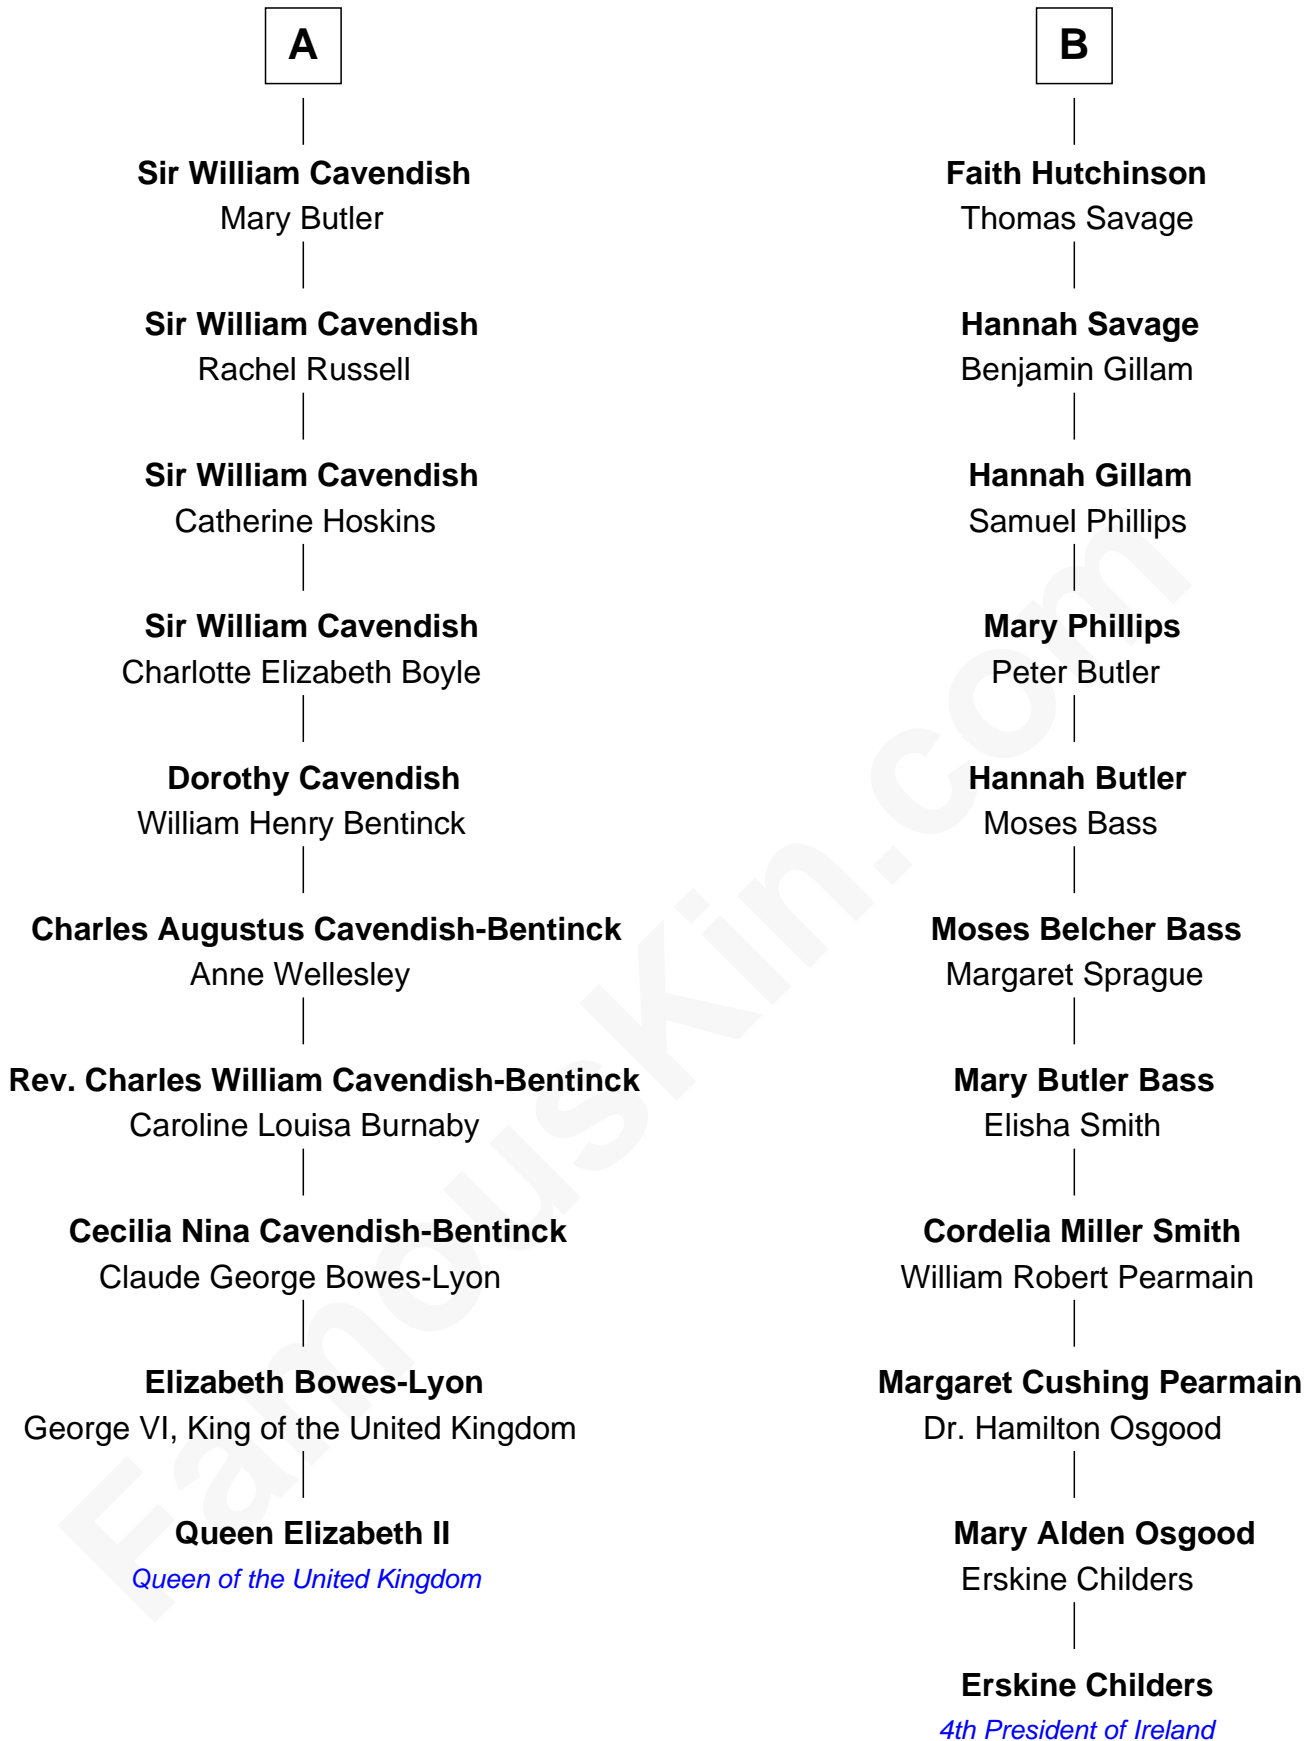

FamousKin.com Relationship Chart of

Queen Elizabeth II

Queen of the United Kingdom

16th cousin 1 time removed of

Erskine Childers

4th President of Ireland

Elizabeth II photo by [Eric Draper](#)