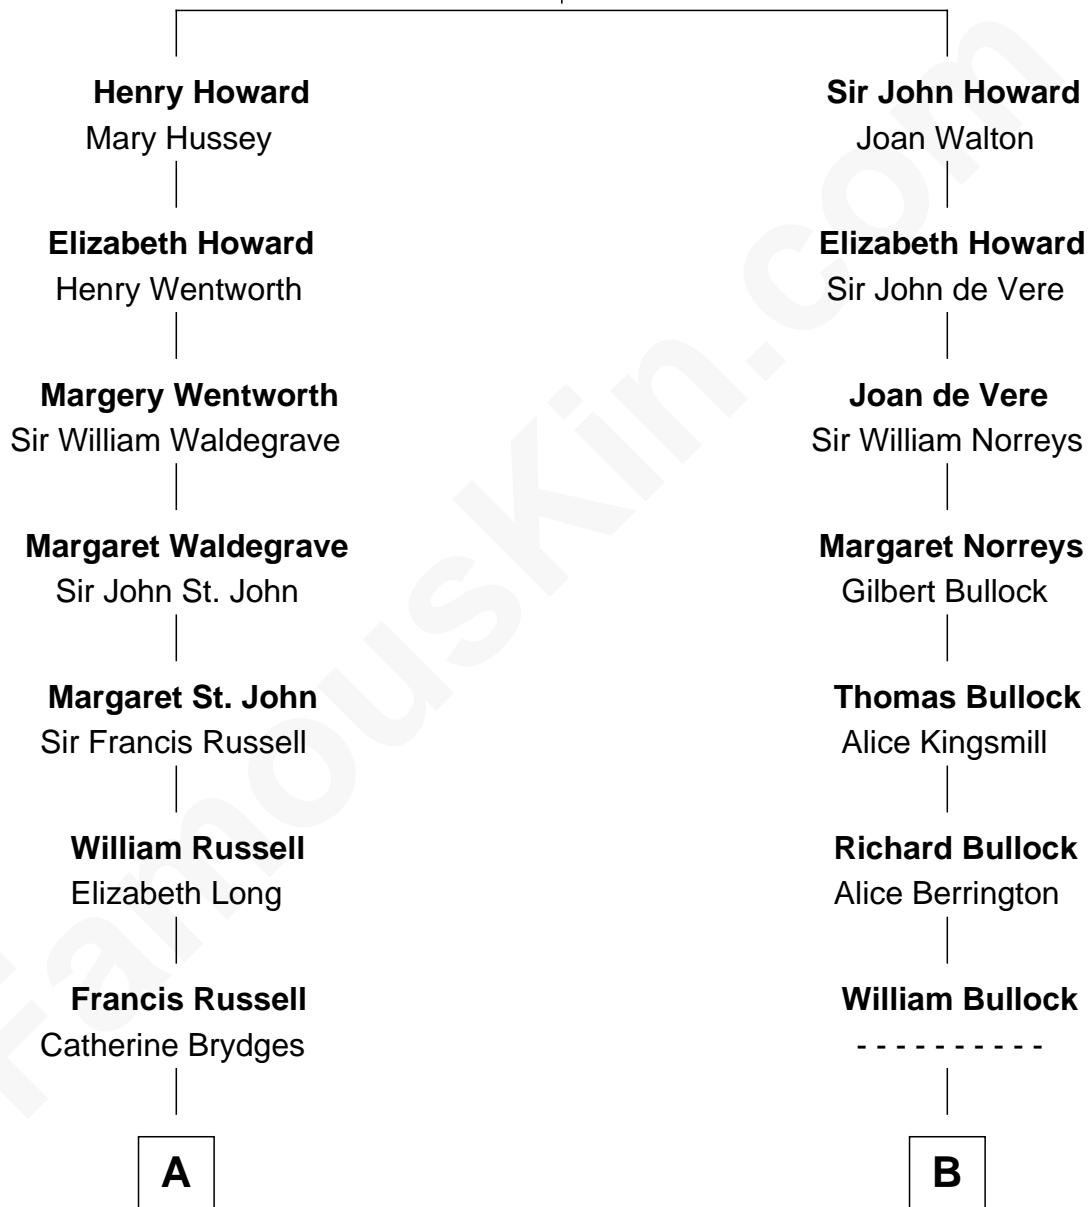

FamousKin.com

Relationship Chart of

Queen Elizabeth II

Queen of the United Kingdom

16th cousin 1 time removed of

Alan Ladd

Movie Actor

Sir John Howard

with wife
Alice Tendring

with wife
Margaret de Plaiz

Elizabeth II photo by [Eric Draper](#)