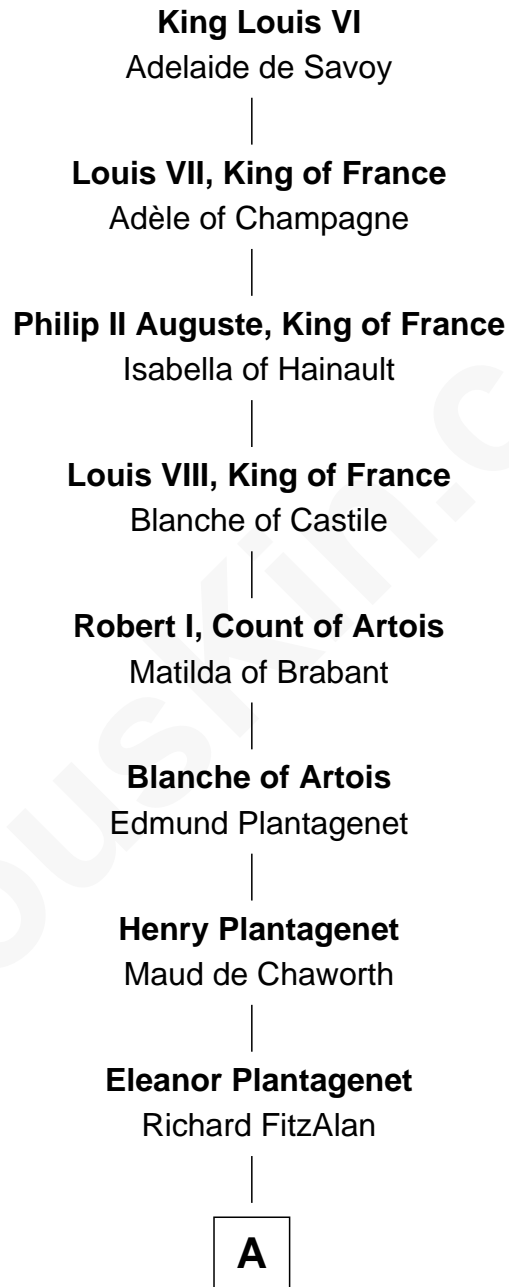

FamousKin.com Relationship Chart of

Queen Elizabeth II

Queen of the United Kingdom

24th Great-granddaughter of

King Louis VI

King of France

A

—
Sir Richard FitzAlan

Elizabeth de Bohun

—
Joan FitzAlan

Sir William Beauchamp

—
Joan Beauchamp

James Butler

—
Elizabeth Butler

John Talbot

—
Sir Gilbert Talbot