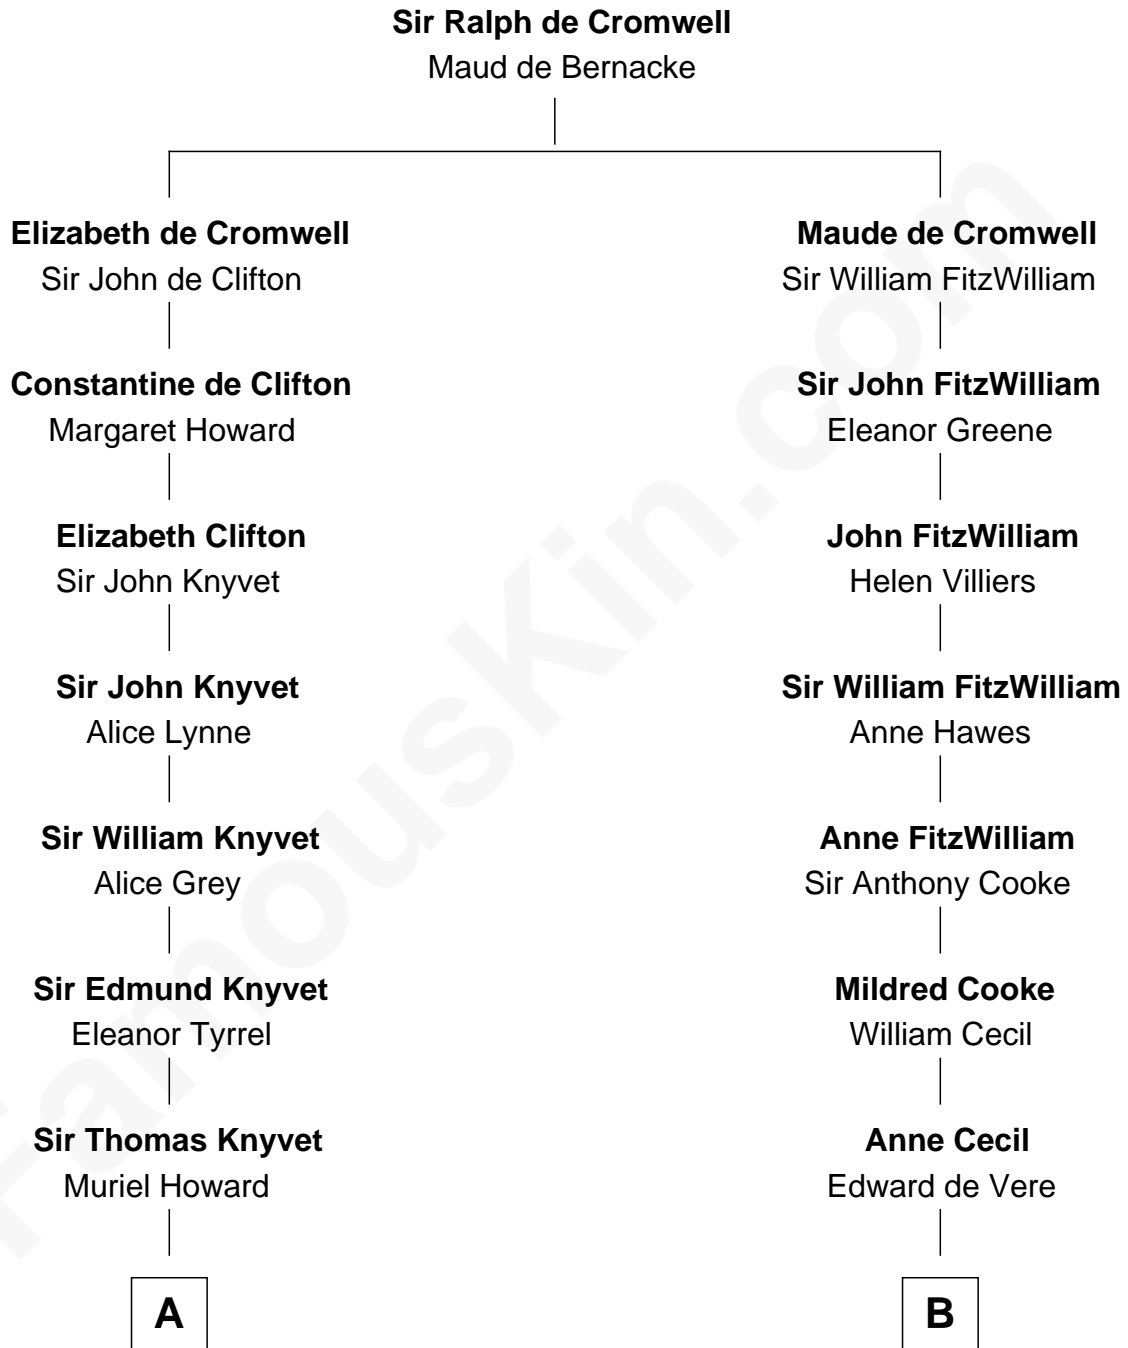

# FamousKin.com

## Relationship Chart of

### Queen Elizabeth II

*Queen of the United Kingdom*

19th cousin 2 times removed of

**Hugh Grant**  
*Movie Actor*

**C**

**Charles Augustus Cavendish-Bentinck**

Anne Wellesley

**Rev. Charles William Cavendish-Bentinck**