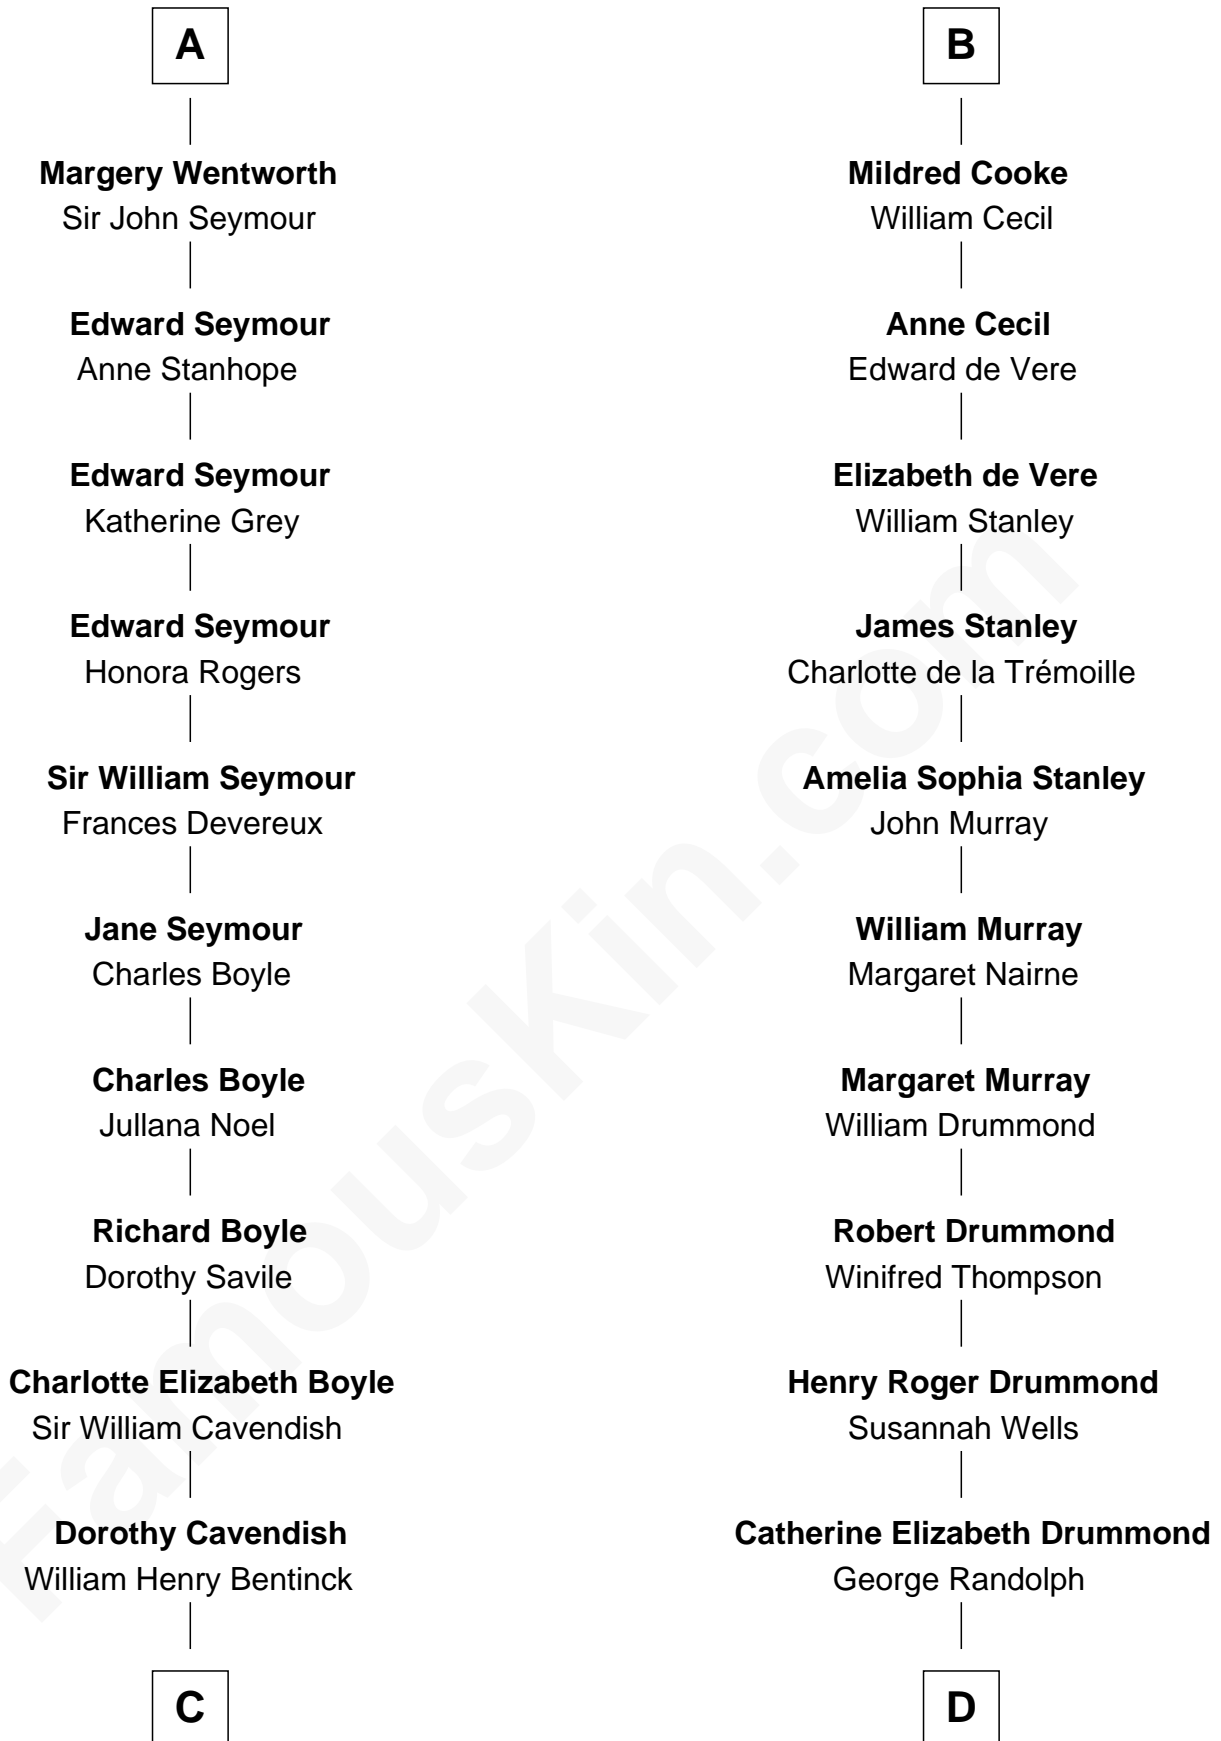

FamousKin.com Relationship Chart of

Queen Elizabeth II

Queen of the United Kingdom

21st cousin of

Hugh Grant

Movie Actor

Ida de Odingsells

with husband
Sir Roger de Herdeburgh

with husband
John de Clinton

Ela Herdeburgh
Sir William de Boteler

William de Clinton
Julian de Leybourne

Ankaret le Boteler
John le Strange

Elizabeth de Clinton
Sir John FitzWilliam

Eleanor le Strange
Sir Reynold de Grey

Sir William FitzWilliam
Maude de Cromwell

Ida Grey
John Cokayne

Sir John FitzWilliam
Eleanor Greene

Elizabeth Cokayne
Sir Laurence Cheney

John FitzWilliam
Helen Villiers

Elizabeth Cheney
Sir John Say

Sir William FitzWilliam
Anne Hawes

Anne Say
Sir Henry Wentworth

Anne FitzWilliam
Sir Anthony Cooke

A

B

C

D

Charles Augustus Cavendish-Bentinck

Anne Wellesley