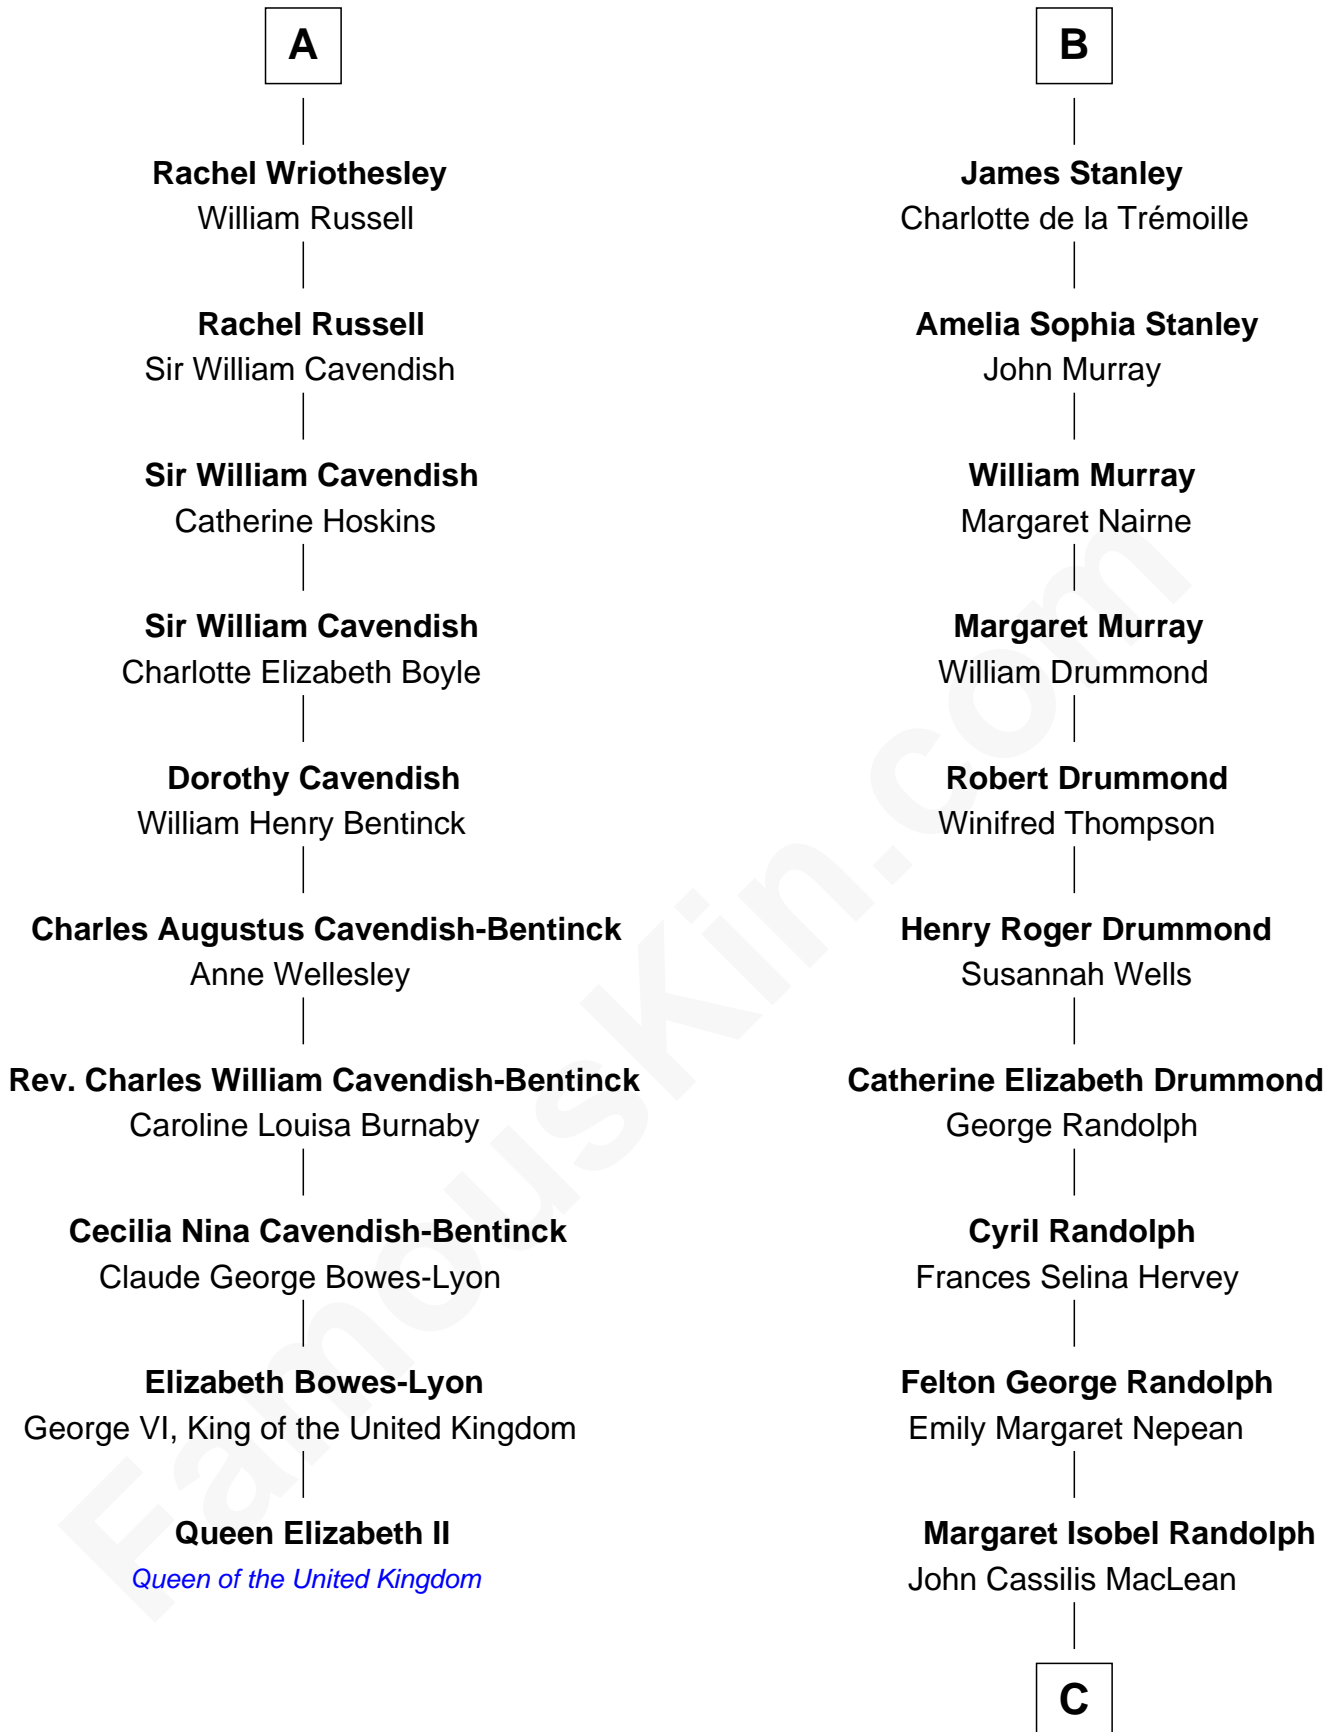

FamousKin.com

Relationship Chart of

Queen Elizabeth II

Queen of the United Kingdom

16th cousin 2 times removed of

Hugh Grant
Movie Actor

Sir Walter Devereux
Elizabeth Merbery

FamousKin.com