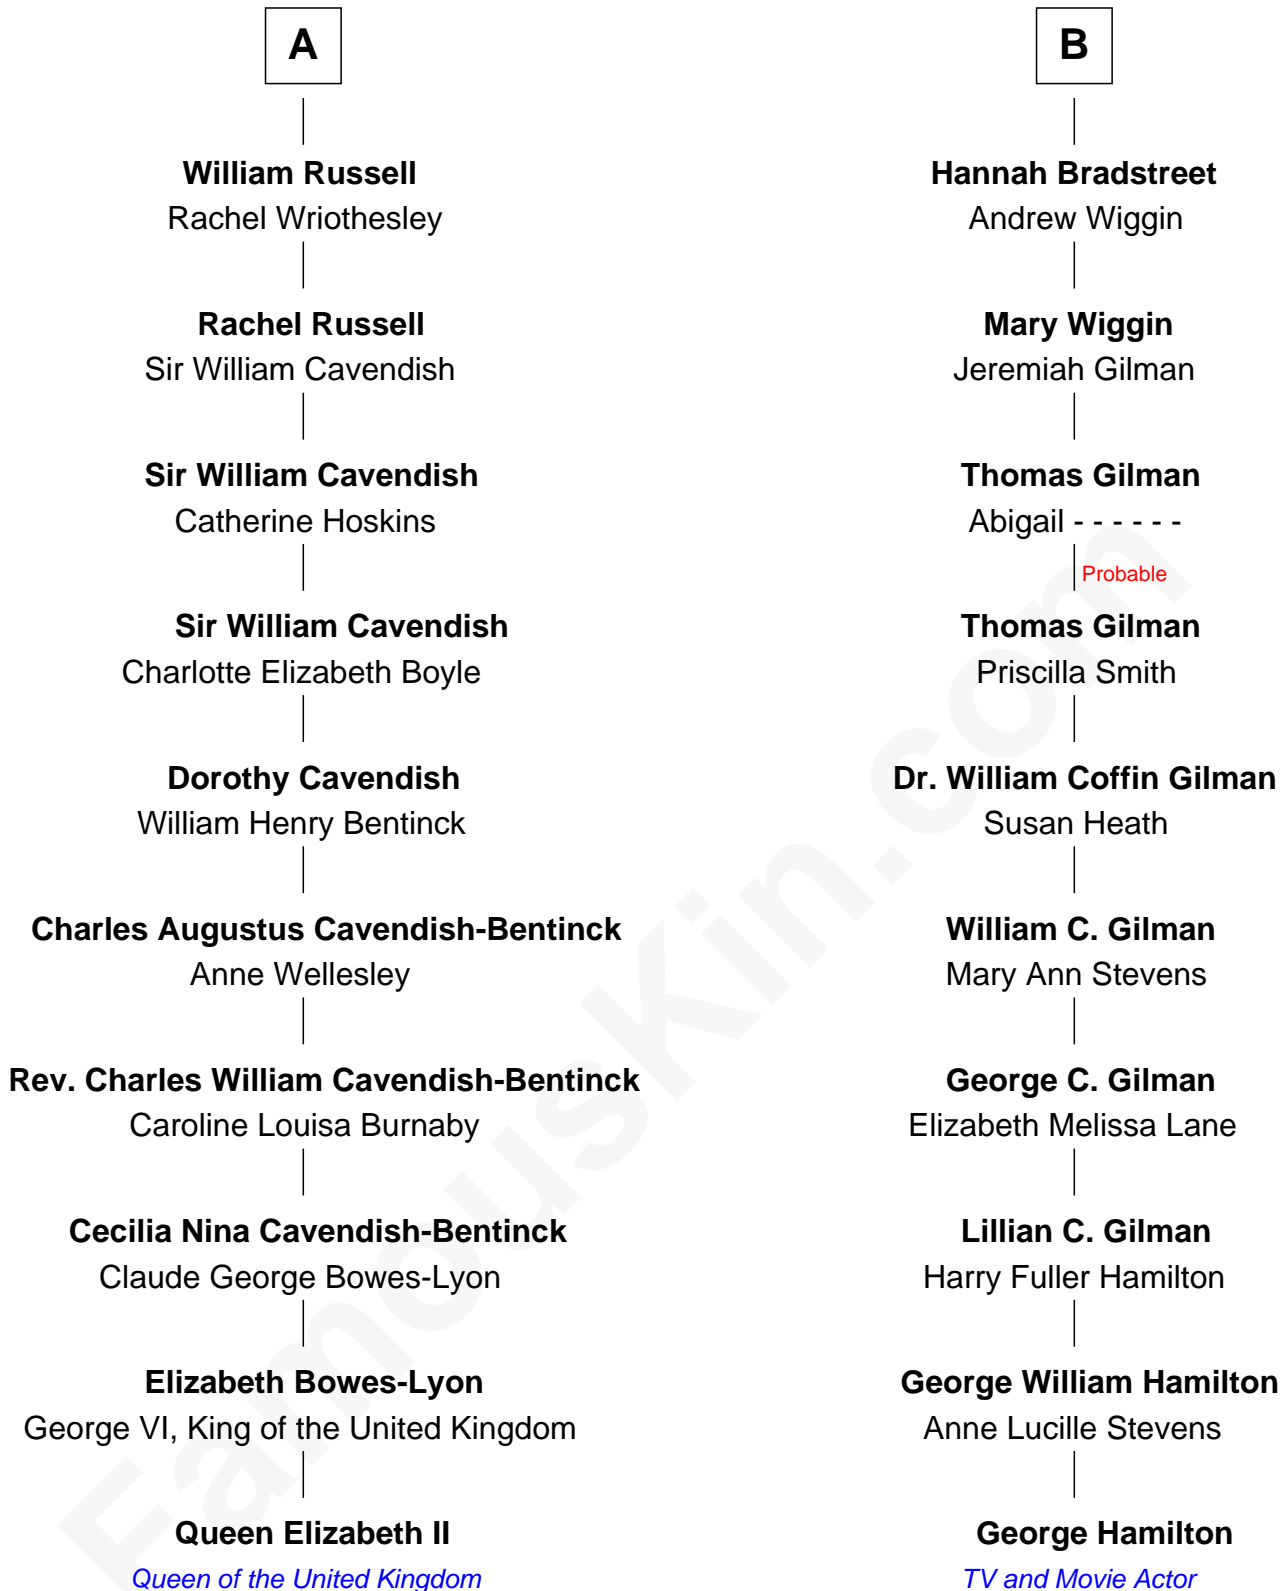

# FamousKin.com Relationship Chart of

**Queen Elizabeth II**

*Queen of the United Kingdom*

16th cousin of

**George Hamilton**

*TV and Movie Actor*

**Sir John Sutton**  
Elizabeth Berkeley

**Sir John Sutton Dudley**

Elizabeth Bramshot

**Edmund Dudley**

Elizabeth Grey

**Elizabeth Dudley**

William Stourton

**Ursula Stourton**

Sir Edward Clinton

**Frances Clinton**

**Sir Edward Sutton**

Cecily Willoughby

**Sir John Sutton**

Cecily Grey

**Sir Henry Dudley**

----- Ashton

*Probable*

**Roger Dudley**

Susanna Thorne

**Gov. Thomas Dudley**

Dorothy York

**Anne Dudley**

Gov. Simon Bradstreet

**B**

Elizabeth II photo by [Eric Draper](#)

George Hamilton photo by [Angela George](#) [\(CC BY-SA 3.0\)](#)