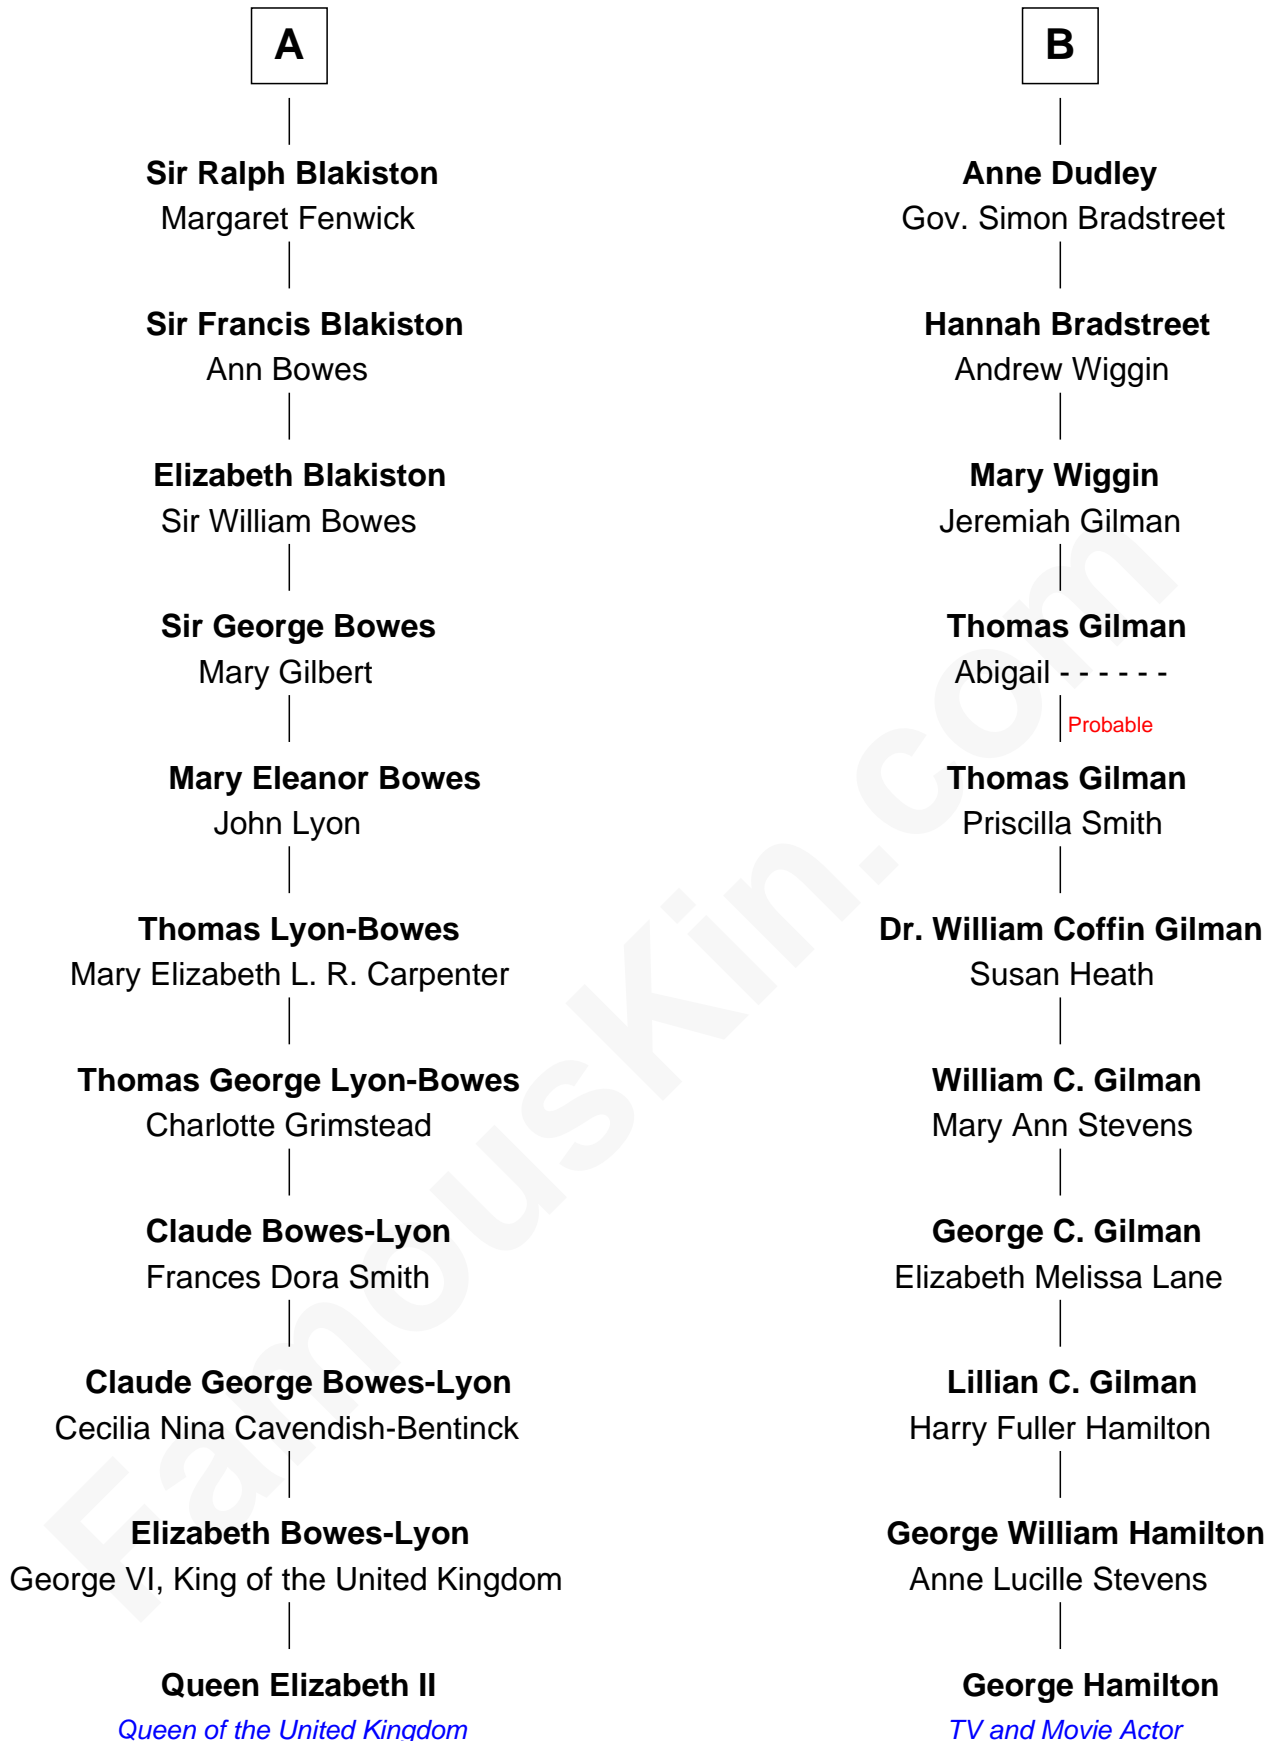

# FamousKin.com Relationship Chart of

**Queen Elizabeth II**

*Queen of the United Kingdom*

17th cousin of

**George Hamilton**

*TV and Movie Actor*

Elizabeth II photo by [Eric Draper](#)

George Hamilton photo by [Angela George](#) (CC BY-SA 3.0)