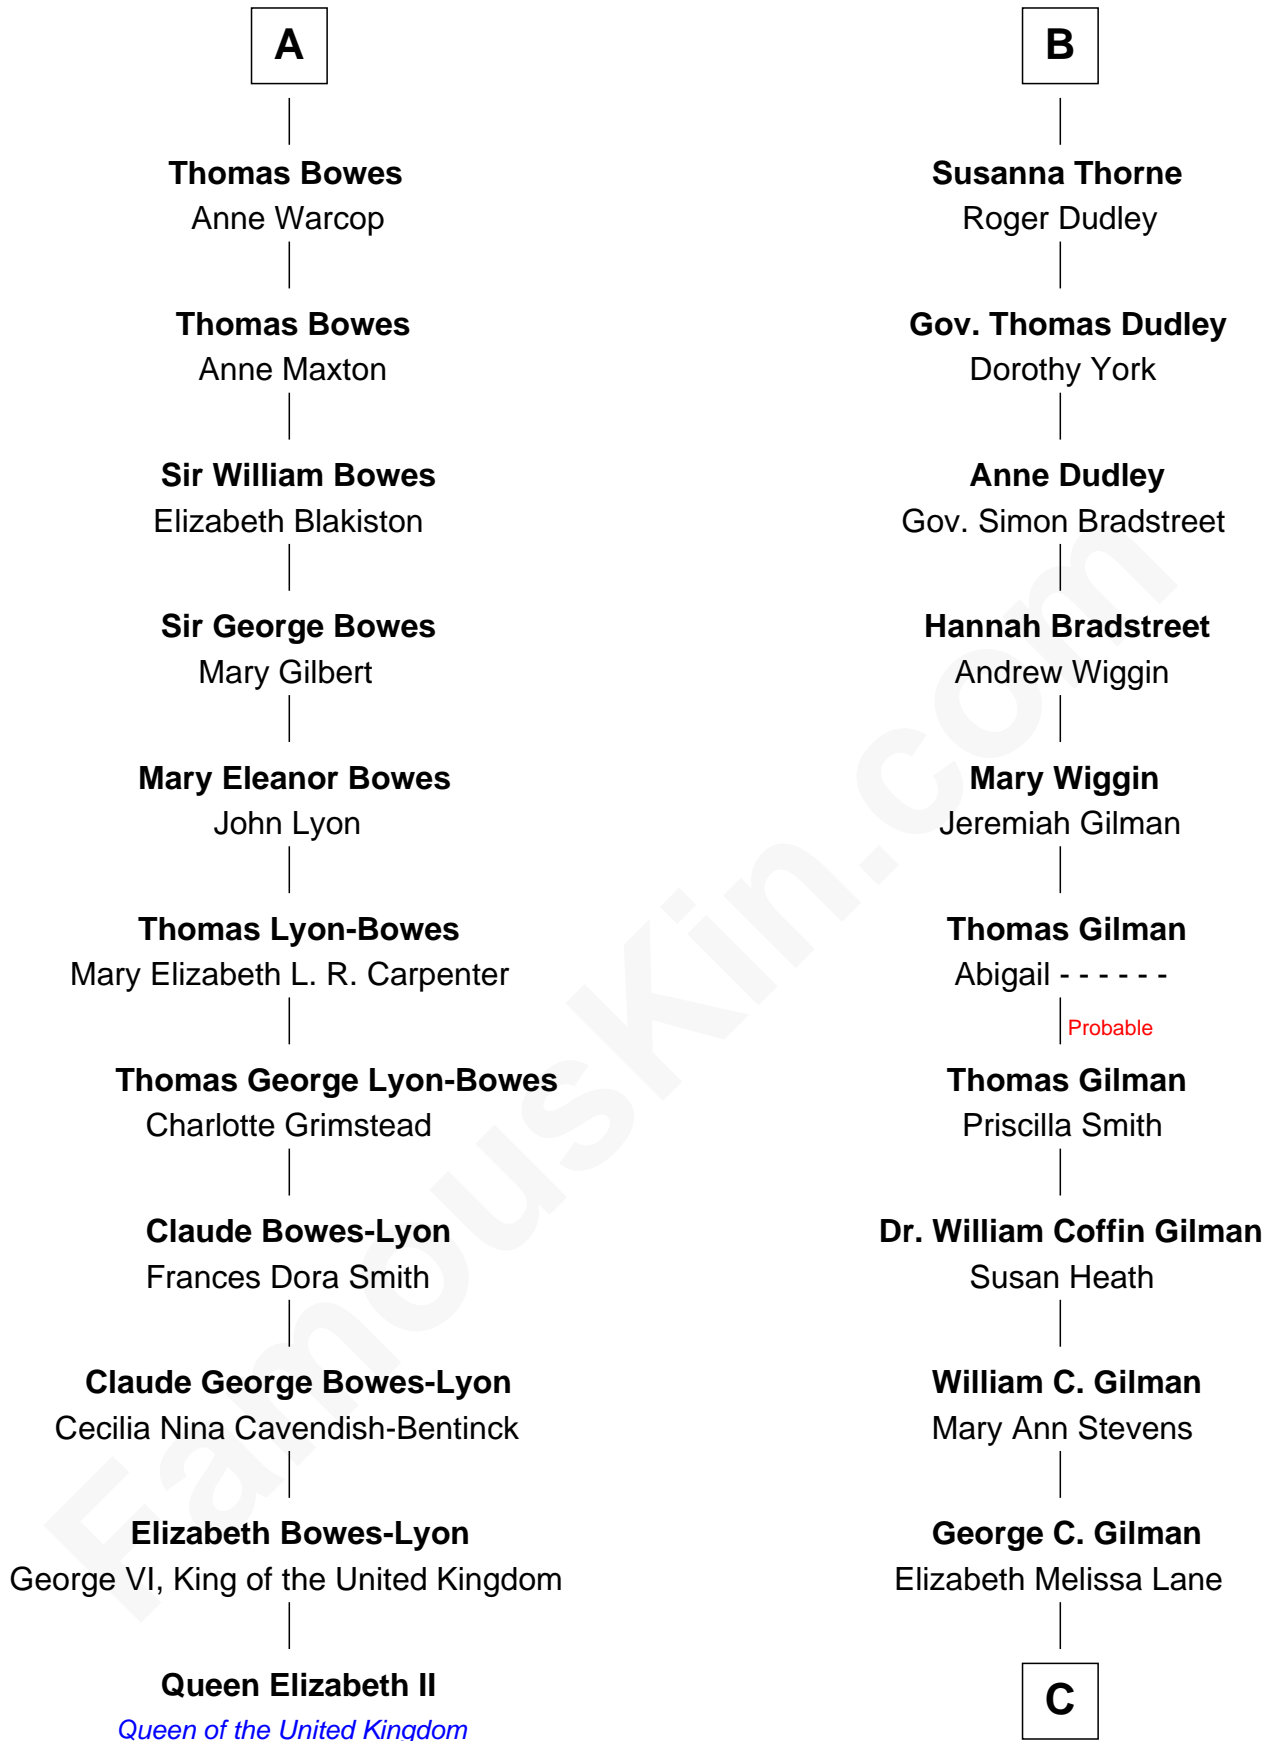

# FamousKin.com Relationship Chart of

**Queen Elizabeth II**

*Queen of the United Kingdom*

17th cousin 2 times removed of

**George Hamilton**

*TV and Movie Actor*

**Sir John Grey**

Avice Marmion

**Sir Robert Grey**  
Lora de St. Quintin

**Elizabeth Grey**  
Henry FitzHugh

**Sir William FitzHugh**  
Margery Willoughby

**Maud FitzHugh**  
Sir William Bowes

**Sir Ralph Bowes**  
Margery Conyers

**Richard Bowes**  
Elizabeth Aske

**Sir George Bowes**  
Jane Talbot

**A**

**Maud Grey**

Sir Thomas Harcourt

**Sir Thomas Harcourt**  
Jane Fraunceys

**Sir Richard Harcourt**  
Edith St. Clair

**Alice Harcourt**  
William Bessiles

**Elizabeth Bessiles**  
Richard Fettiplace

**Anne Fettiplace**  
Edward Purefoy

**Mary Purefoy**  
Thomas Thorne

**B**

C

**Lillian C. Gilman**

Harry Fuller Hamilton

**George William Hamilton**

Anne Lucille Stevens