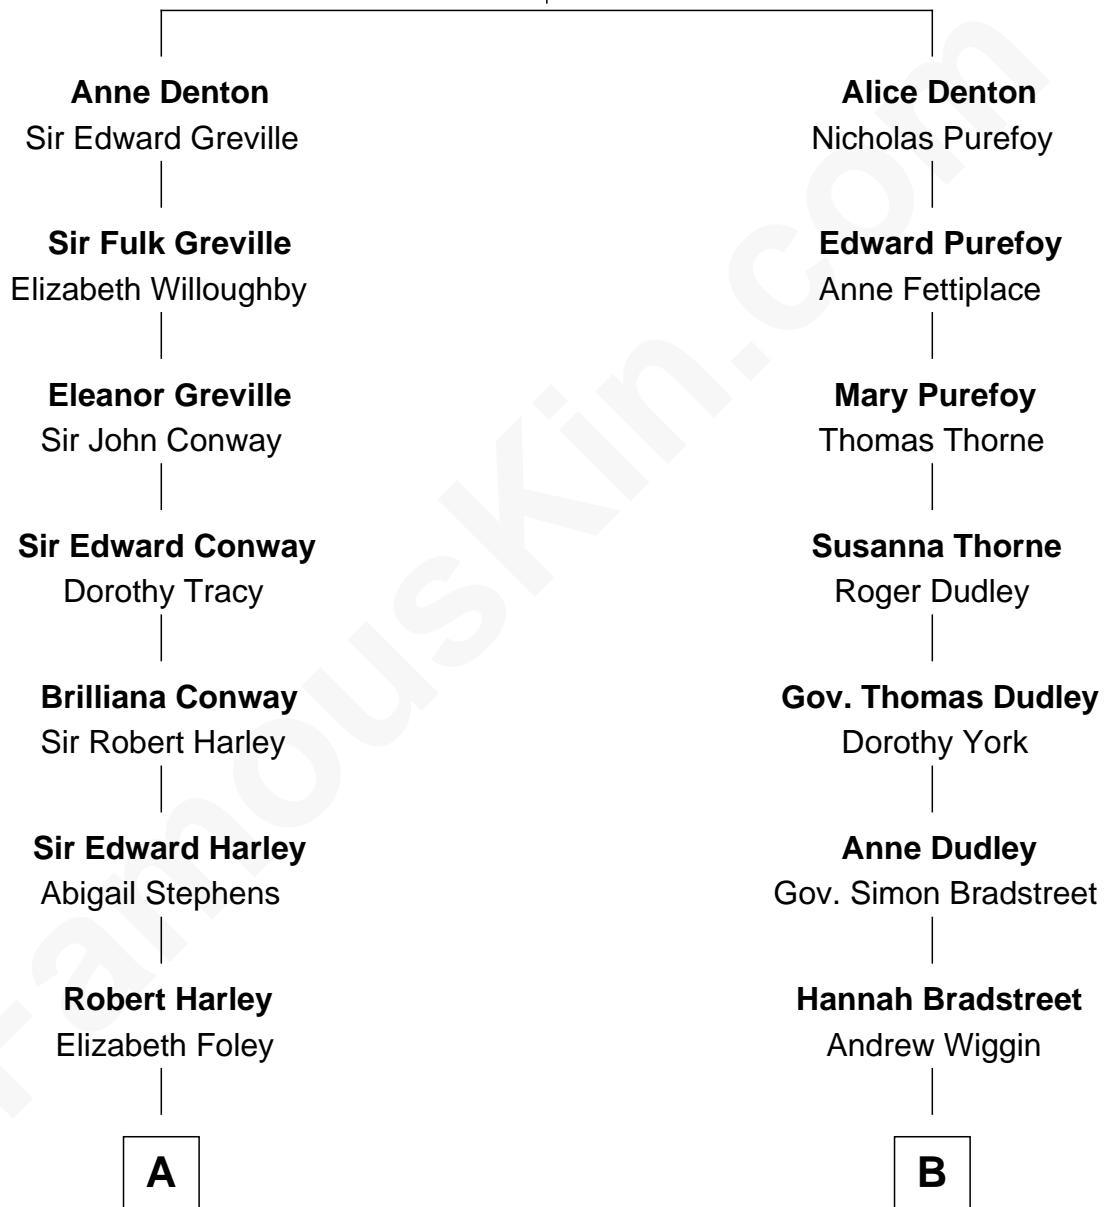

FamousKin.com Relationship Chart of

Queen Elizabeth II

Queen of the United Kingdom

14th cousin 1 time removed of

George Hamilton

TV and Movie Actor

John Denton

Isabel Brome

A

Edward Harley
Henrietta Cavendish Holles

Margaret Cavendish Harley
Sir William Bentinck

William Henry Bentinck
Dorothy Cavendish

Charles Augustus Cavendish-Bentinck
Anne Wellesley

Rev. Charles William Cavendish-Bentinck
Caroline Louisa Burnaby

Cecilia Nina Cavendish-Bentinck
Claude George Bowes-Lyon

Elizabeth Bowes-Lyon
George VI, King of the United Kingdom

Queen Elizabeth II
Queen of the United Kingdom

B

Mary Wiggin
Jeremiah Gilman

Thomas Gilman
Abigail - - - - -