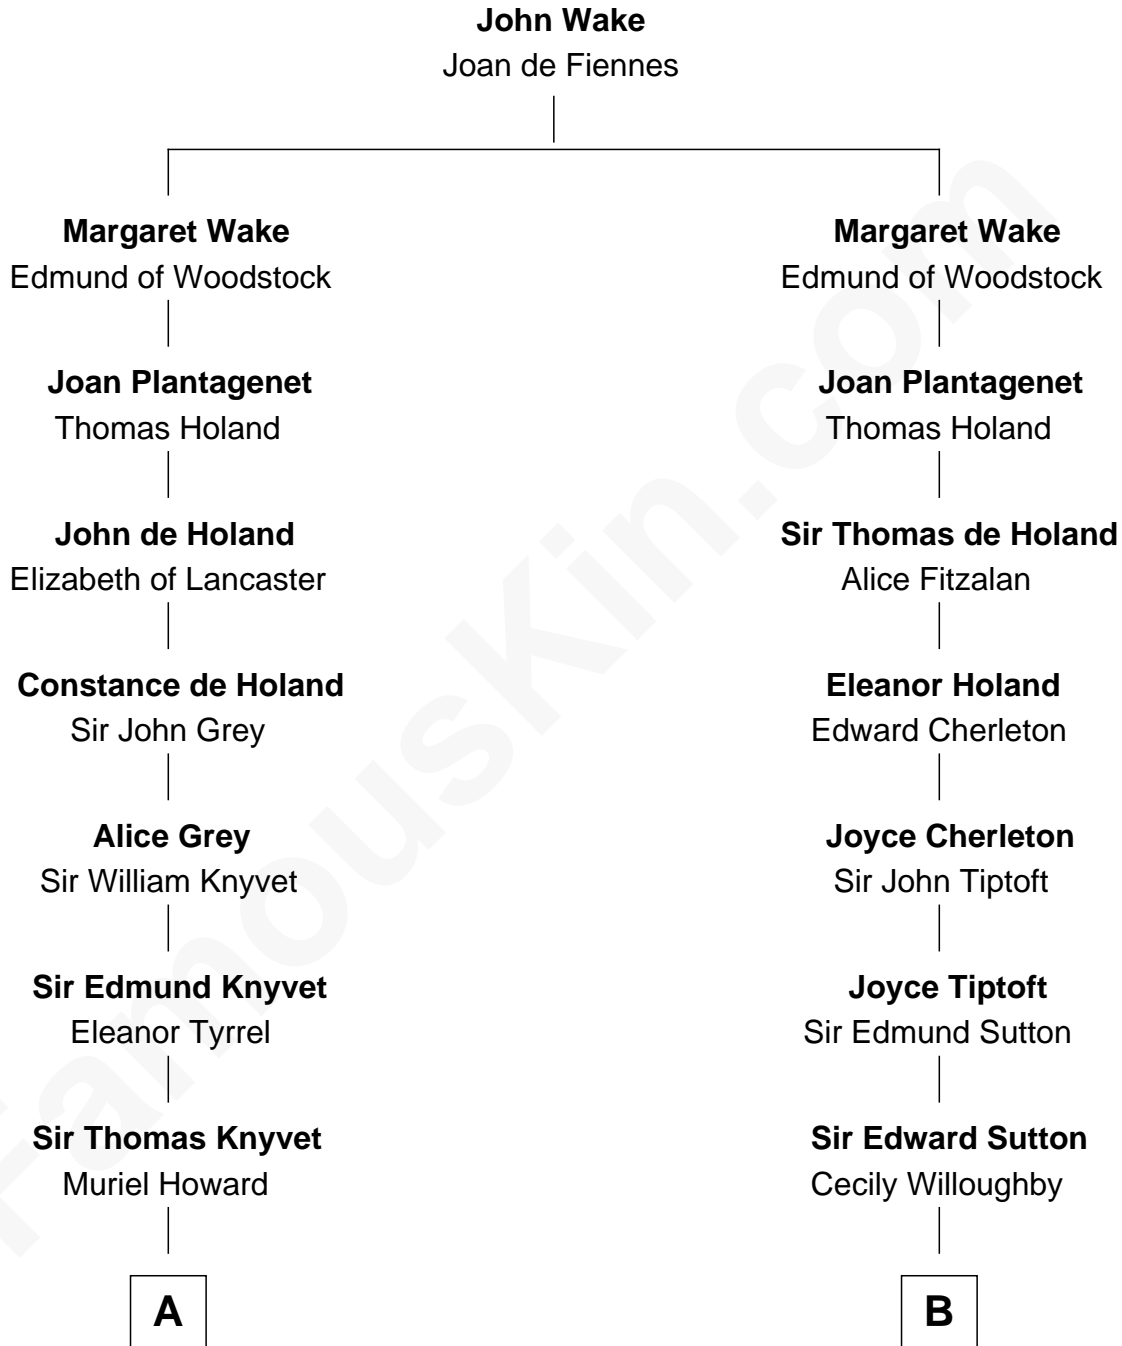

FamousKin.com Relationship Chart of

Queen Elizabeth II

Queen of the United Kingdom

21st cousin of

George Hamilton

TV and Movie Actor

C

Charles Augustus Cavendish-Bentinck

Anne Wellesley

Rev. Charles William Cavendish-Bentinck

Caroline Louisa Burnaby

Cecilia Nina Cavendish-Bentinck

Claude George Bowes-Lyon

Elizabeth Bowes-Lyon

George VI, King of the United Kingdom

Queen Elizabeth II

Queen of the United Kingdom

D

William C. Gilman

Mary Ann Stevens

George C. Gilman

Elizabeth Melissa Lane

Lillian C. Gilman

Harry Fuller Hamilton