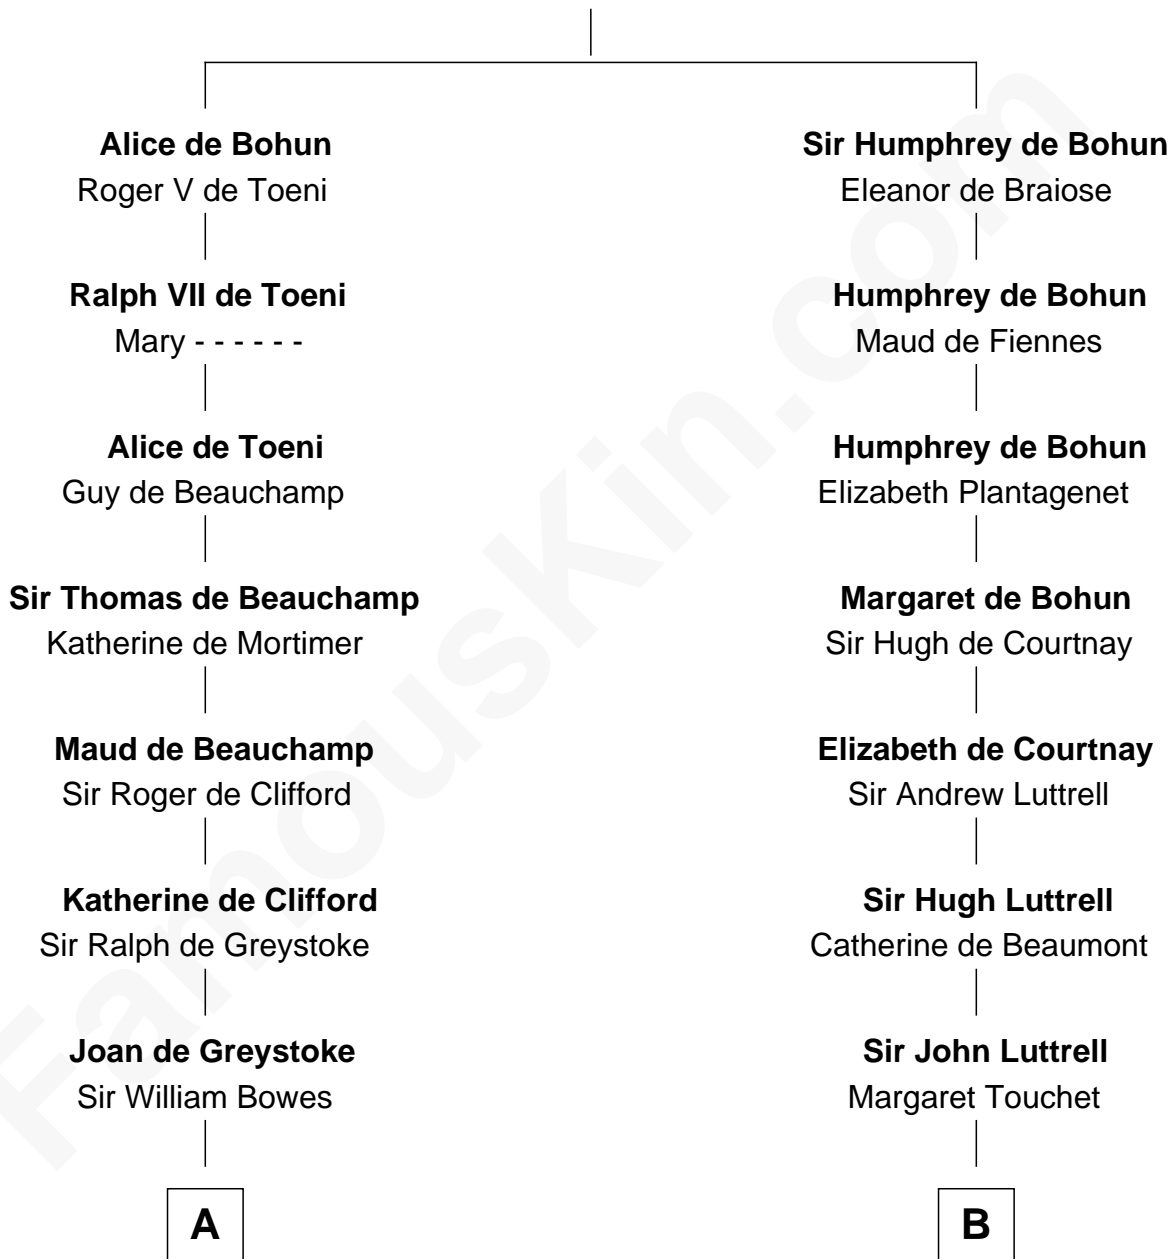

FamousKin.com Relationship Chart of

Queen Elizabeth II

Queen of the United Kingdom

19th cousin 2 times removed of

Herman Melville

Author of Moby Dick

Sir Humphrey de Bohun

Maud of Eu

C

Thomas George Lyon-Bowes

Charlotte Grimstead

Claude Bowes-Lyon

Frances Dora Smith

Claude George Bowes-Lyon

Cecilia Nina Cavendish-Bentinck

Elizabeth Bowes-Lyon

George VI, King of the United Kingdom

Queen Elizabeth II

Queen of the United Kingdom

D

Priscilla Scollay

Thomas Melville

Allan Melville

Maria Gansevoort