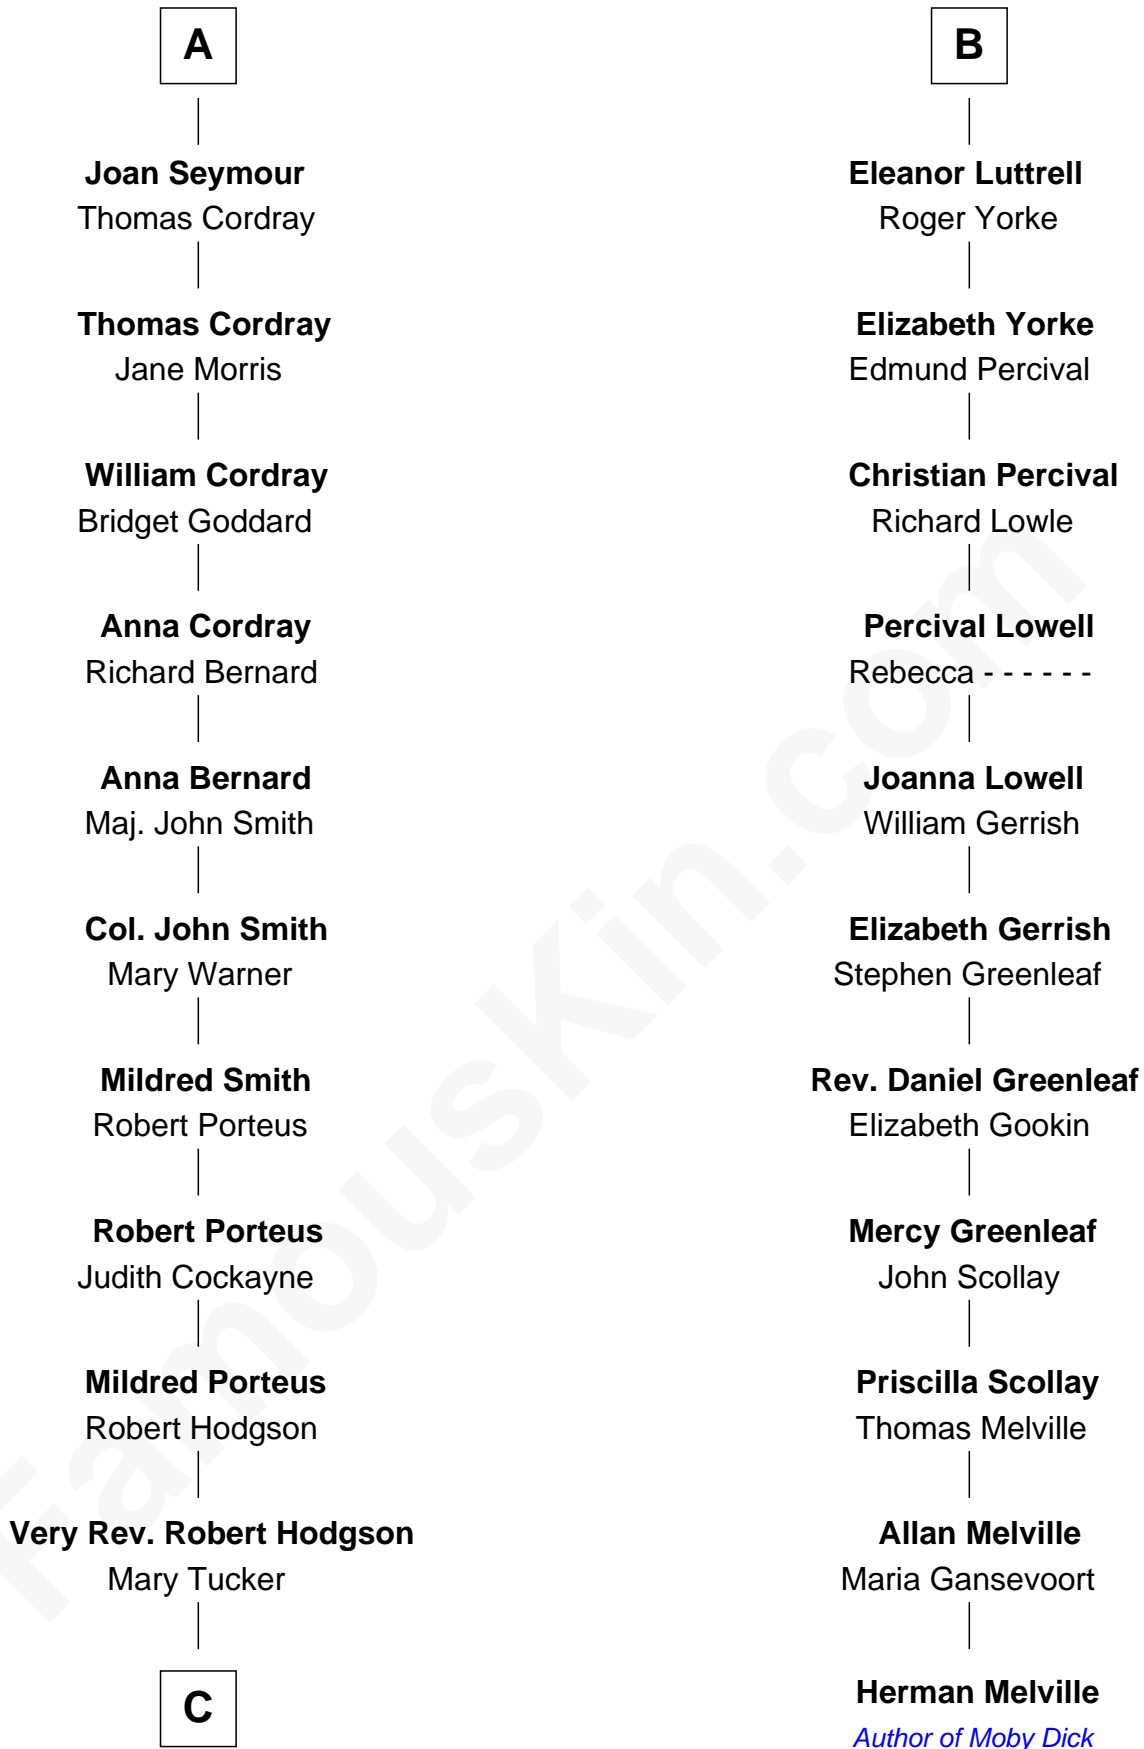

FamousKin.com Relationship Chart of

Queen Elizabeth II

Queen of the United Kingdom

17th cousin 4 times removed of

Herman Melville

Author of Moby Dick

Sir Hugh de Courtenay

Eleanor le Despencer

C

Henrietta Mildred Hodgson

Oswald Smith

Frances Dora Smith

Claude Bowes-Lyon

Claude George Bowes-Lyon

Cecilia Nina Cavendish-Bentinck

Elizabeth Bowes-Lyon

George VI, King of the United Kingdom

Queen Elizabeth II

Queen of the United Kingdom

FamousKin.com