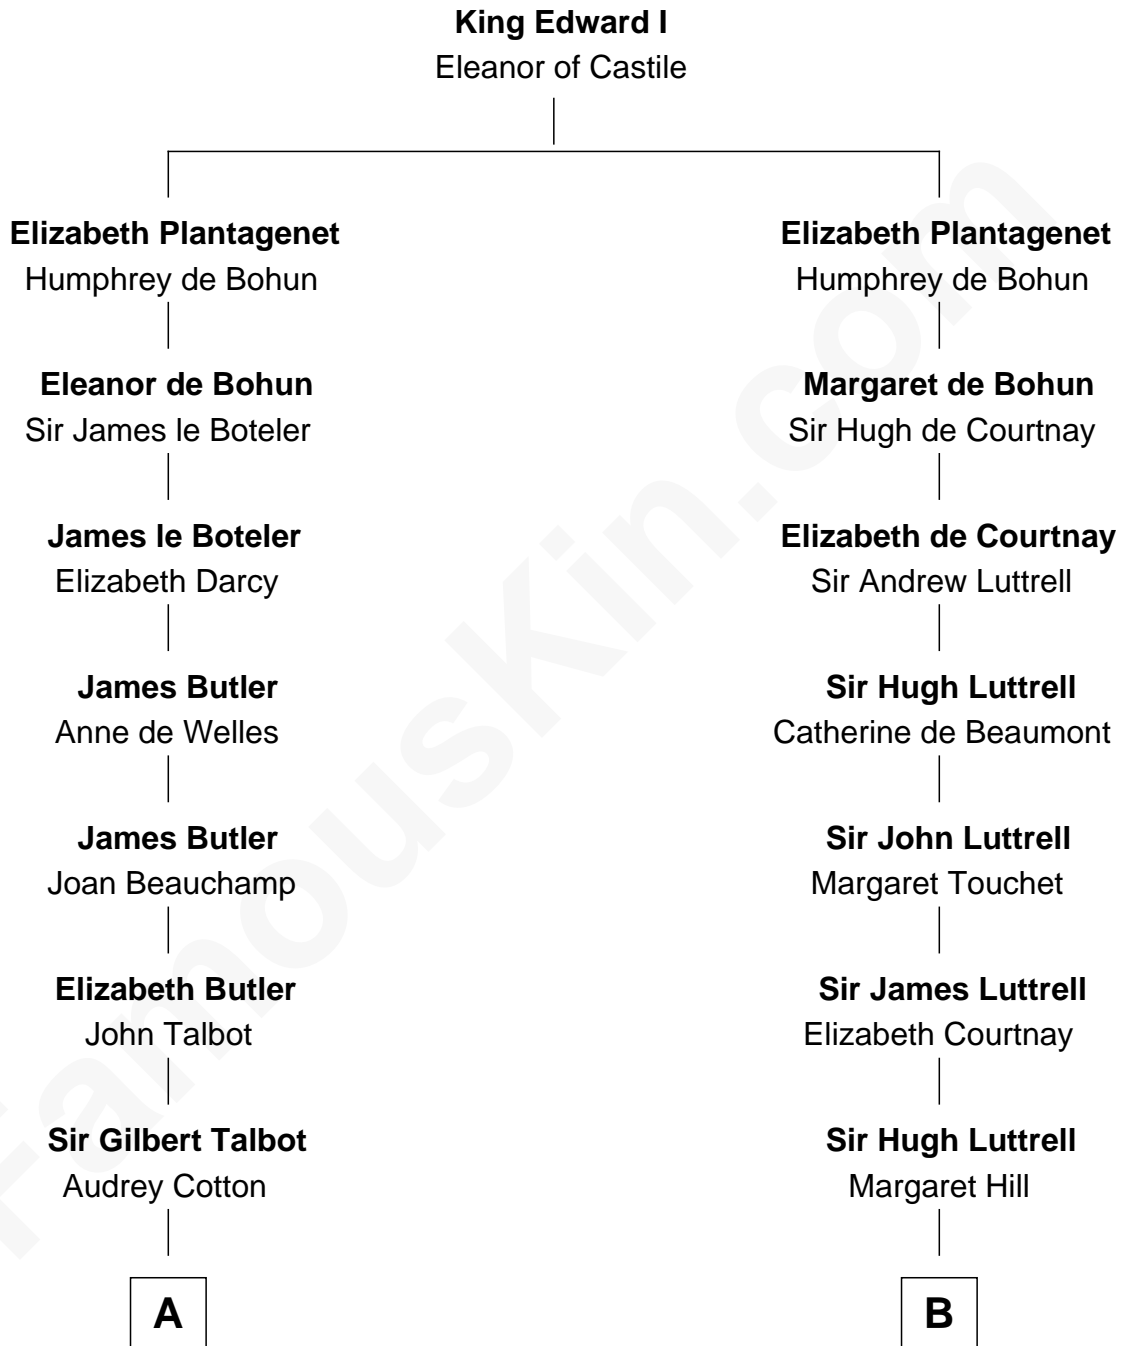

# FamousKin.com Relationship Chart of

**Queen Elizabeth II**

*Queen of the United Kingdom*

17th cousin 3 times removed of

**Herman Melville**

*Author of Moby Dick*

**C**

—  
**Claude Bowes-Lyon**

Frances Dora Smith

—  
**Claude George Bowes-Lyon**

Cecilia Nina Cavendish-Bentinck

—  
**Elizabeth Bowes-Lyon**

George VI, King of the United Kingdom

—  
**Queen Elizabeth II**

*Queen of the United Kingdom*