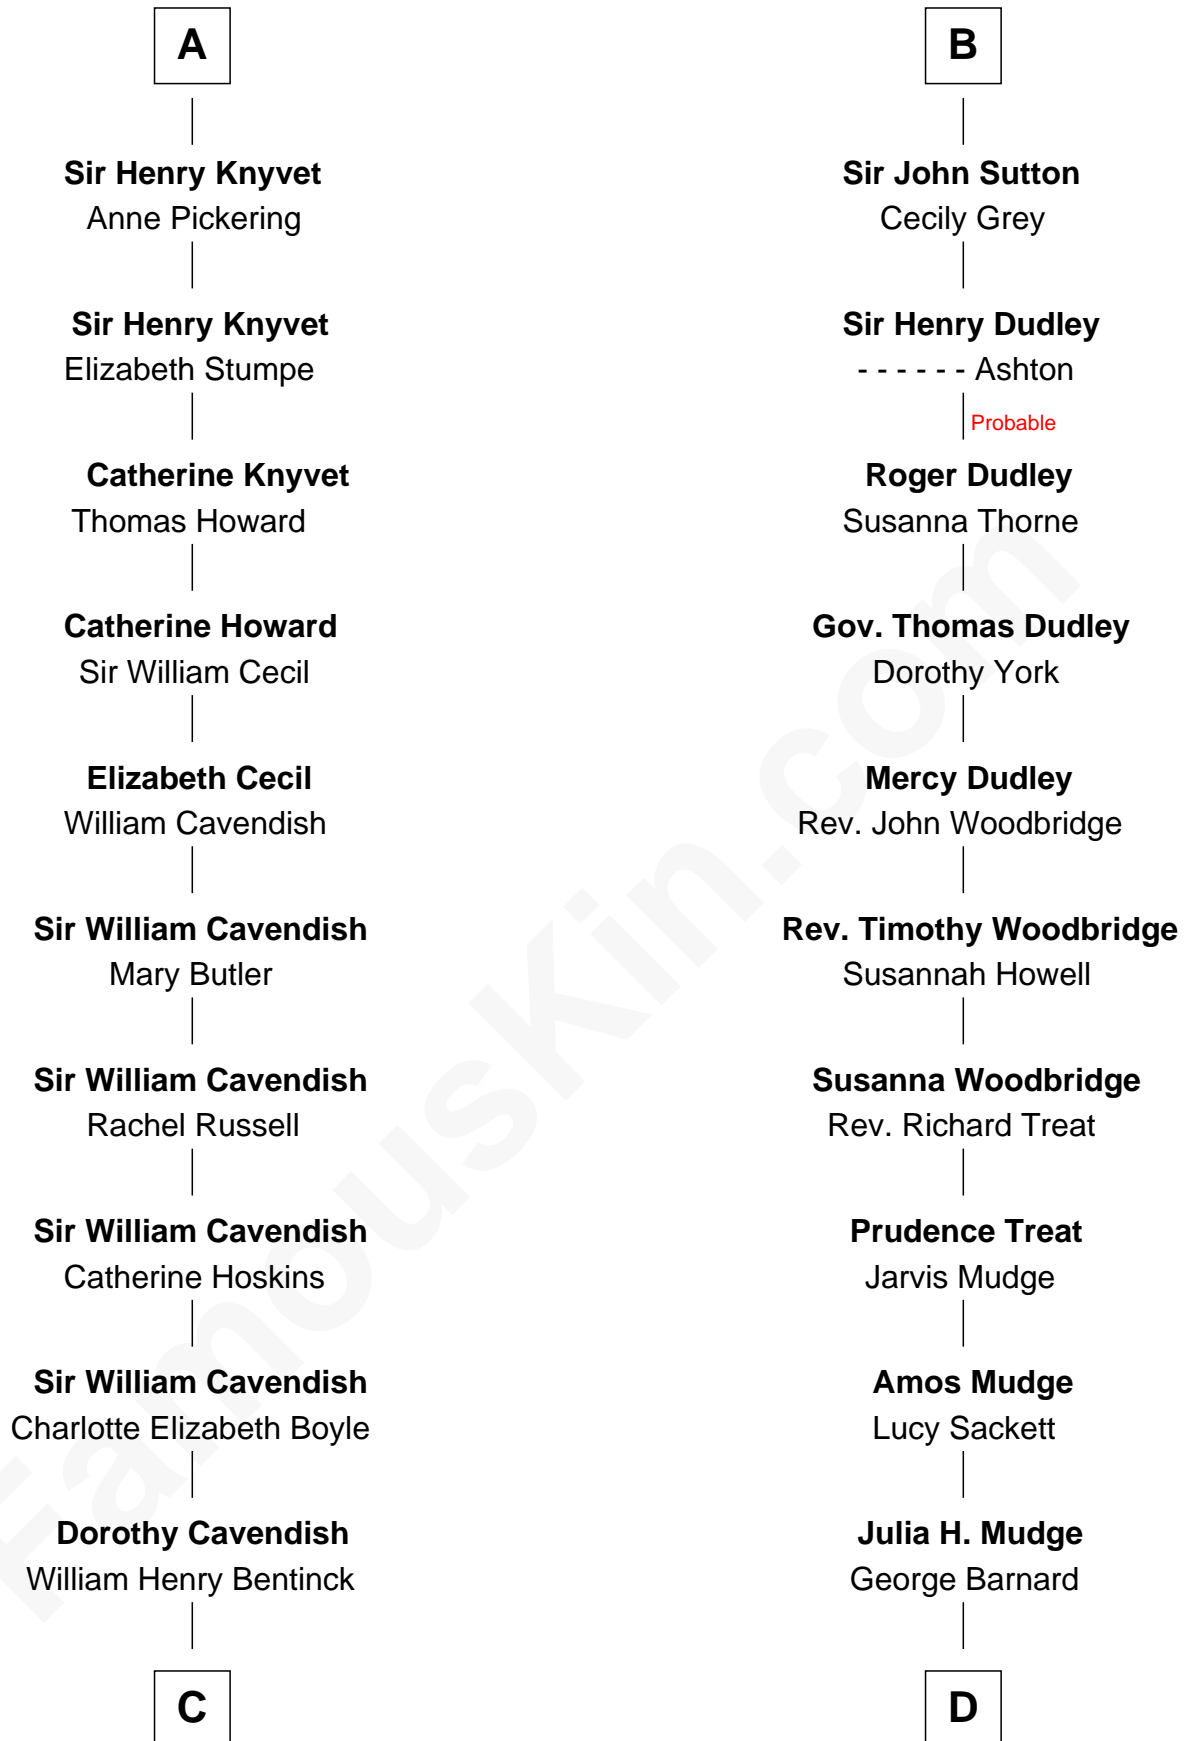

# FamousKin.com Relationship Chart of

**Queen Elizabeth II**

*Queen of the United Kingdom*

20th cousin 1 time removed of

**Dick Clark**

*Radio and TV Host*

**Sir Robert de Holland**

Elizabeth Samlesbury

**C**

**Charles Augustus Cavendish-Bentinck**

Anne Wellesley

**Rev. Charles William Cavendish-Bentinck**

Caroline Louisa Burnaby

**Cecilia Nina Cavendish-Bentinck**

Claude George Bowes-Lyon

**Elizabeth Bowes-Lyon**

George VI, King of the United Kingdom

**Queen Elizabeth II**

*Queen of the United Kingdom*

**D**

**George Barnard**

Jane Sophia Fuller

**Charles Fuller Barnard**

Anna May Aldridge